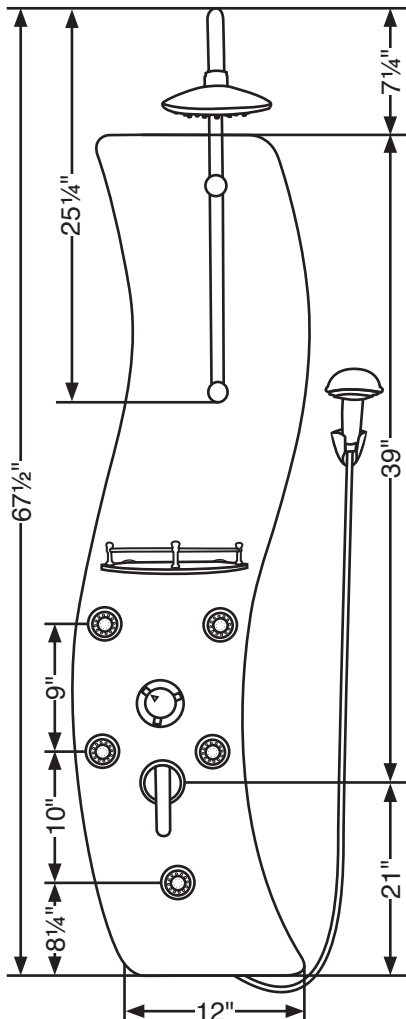

PULSE

SHOWERSPAS

MAUI SHOWERSPA

Model#: 1002

Start your day in a whole new way!

GENERAL DESCRIPTION:

The Maui is a statement! Constructed of black tempered glass with tiny specks of gold in an elegant sweeping "S" shape. The durable finish with chrome accents provides easy maintenance. 5 two-function body spray jets, large rain shower head and hand-held shower wand help to create a feeling of euphoria with a distinguished look of elegance!

PRODUCT FEATURES

- Tempered glass - black
- 6½-in. rain style shower head - adjustable height with chrome finish
- Multi-function hand-held shower wand with stainless steel hose
- 5 - Dual function body-spray jets: gentle mist/massaging spray
- Diverter valve selects 3 functions: shower head/body spray jets/or hand-held shower wand
- Convenient shelf
- ½-in. stub-out required for supply lines

STANDARDS

- Third party certified to ASME A112.18.1-2005/CSA B125.1-05 and other applicable standards and the Uniform Plumbing Code
- UPC approved pressure balanced valve-adjusts temperature and water volume
- Backflow protection in the hand held shower hose

WARRANTY

3 year

The measurements shown are for reference only.

Rev. 05/10

TO ORDER PARTS CALL: 1-888-PULSE-20

www.pulshowerspas.com