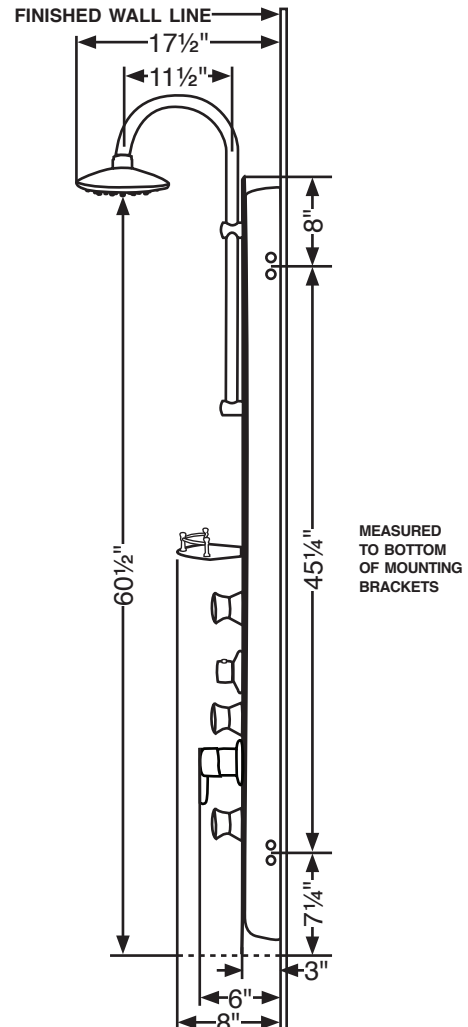

PULSE

SHOWERSPAS

MAUI SHOWERSPA

Model#: 1002

Start your day in a whole new way!

GENERAL DESCRIPTION:

The Maui is a statement! Constructed of black tempered glass with tiny specks of gold in an elegant sweeping "S" shape. The durable finish with chrome accents provides easy maintenance. 5 two-function body spray jets, large rain shower head and hand-held shower wand help to create a feeling of euphoria with a distinguished look of elegance!

PRODUCT FEATURES

- Tempered glass - black
- 6½-in. rain style shower head - adjustable height with chrome finish
- Multi-function hand-held shower wand with stainless steel hose
- 5 - Dual function body-spray jets: gentle mist/massaging spray
- Diverter valve selects 3 functions: shower head/body spray jets/or hand-held shower wand
- Convenient shelf
- ½-in. stub-out required for supply lines

STANDARDS

- Third party certified to ASME A112.18.1-2005/CSA B125.1-05 and other applicable standards and the Uniform Plumbing Code
- UPC approved pressure balanced valve-adjusts temperature and water volume
- Backflow protection in the hand held shower hose

WARRANTY

3 year

The measurements shown are for reference only.

Rev. 05/10

TO ORDER PARTS CALL: 1-888-PULSE-20

www.pulshowerspas.com