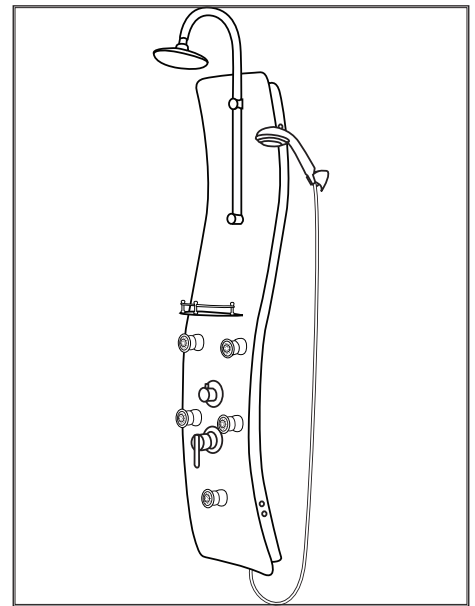

PULSE

SHOWERSPAS

MAUI SHOWERSPA

Model#: 1002

Start your day in a whole new way!

GENERAL DESCRIPTION:

The Maui is a statement! Constructed of black tempered glass with tiny specks of gold in an elegant sweeping "S" shape. The durable finish with chrome accents provides easy maintenance. 5 two-function body spray jets, large rain shower head and hand-held shower wand help to create a feeling of euphoria with a distinguished look of elegance!

PRODUCT FEATURES

- Tempered glass - black
- 6½-in. rain style shower head - adjustable height with chrome finish
- Multi-function hand-held shower wand with stainless steel hose
- 5 - Dual function body-spray jets: gentle mist/massaging spray
- Diverter valve selects 3 functions: shower head/body spray jets/or hand-held shower wand
- Convenient shelf
- ½-in. stub-out required for supply lines

STANDARDS

- Third party certified to ASME A112.18.1-2005/CSA B125.1-05 and other applicable standards and the Uniform Plumbing Code
- UPC approved pressure balanced valve-adjusts temperature and water volume
- Backflow protection in the hand held shower hose

WARRANTY

3 year

The measurements shown are for reference only.

Rev. 05/10

TO ORDER PARTS CALL: 1-888-PULSE-20

www.pulshowerspas.com