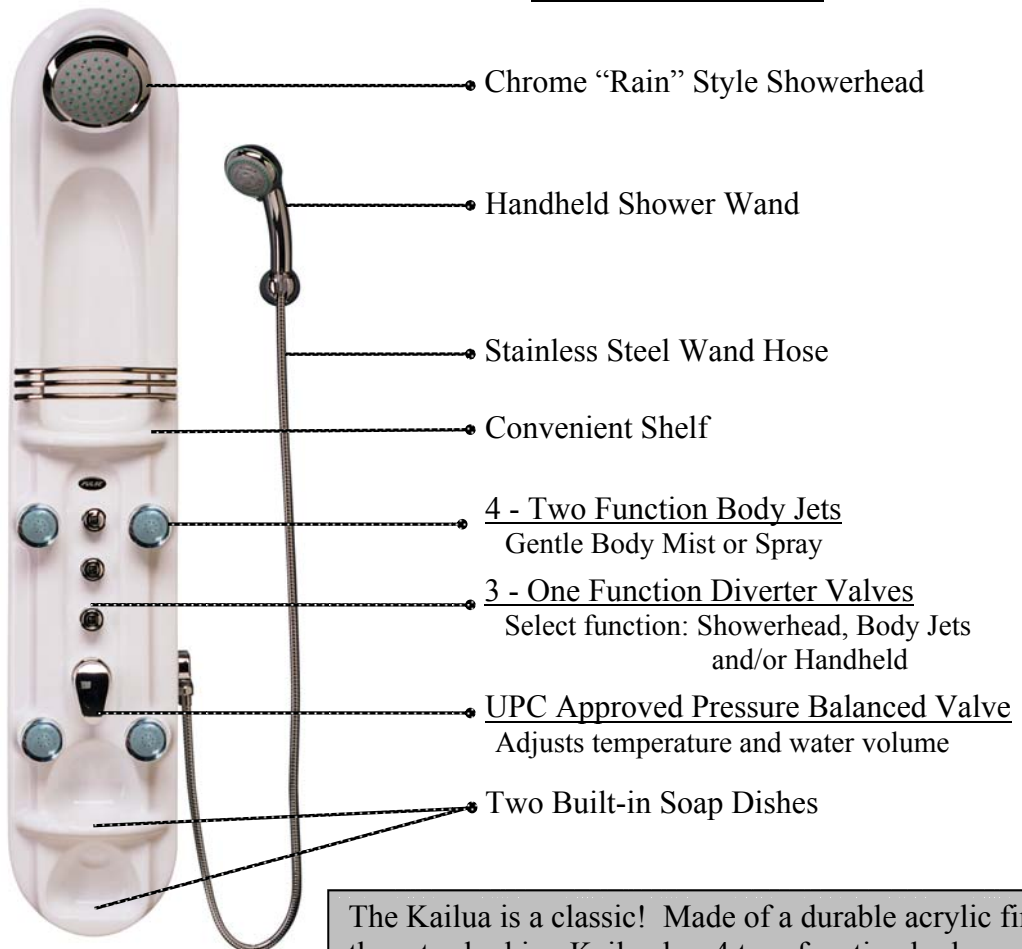

# PULSE

SHOWERS PAS

Kailua Model #1007W

## ◆◆ Features ◆◆

The Kailua is a classic! Made of a durable acrylic finish, the retro looking Kailua has 4 two-function body sprays, multi-function handheld wand and soothing "rain" style showerhead. A built-in soap dish and product storage shelf completes the package for ultimate function and fashion.