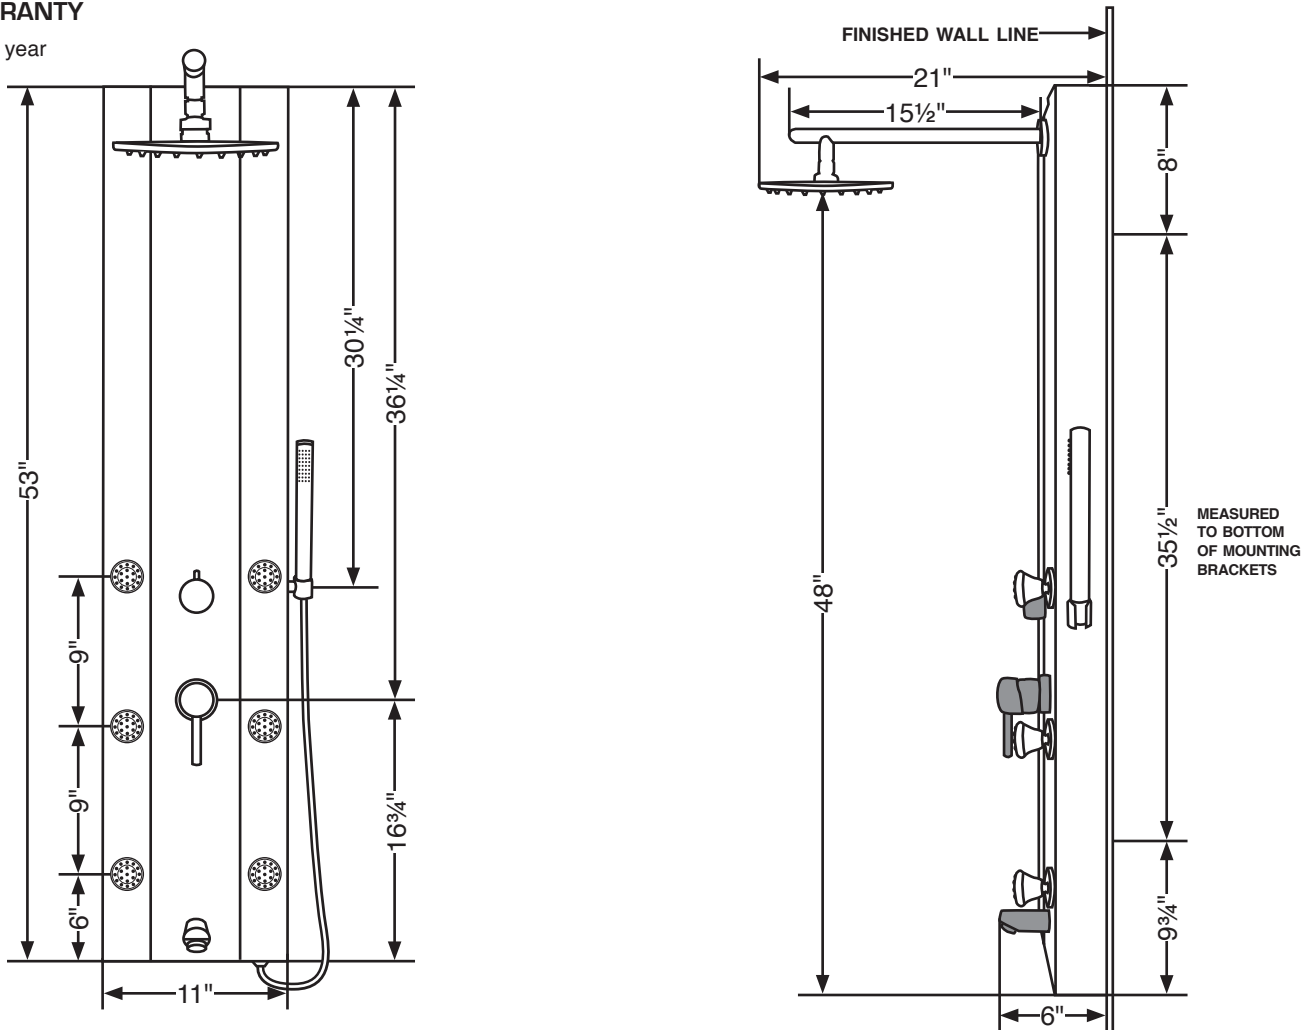

PARADISE SHOWERSPA

Model#: 1025

Start your day in a whole new way!

GENERAL DESCRIPTION:

The PULSE Premier Line has a new addition "The Paradise." This ShowerSpa has all stainless steel and brass components with no plastic parts. It consists of six PULSE Infinity three function body jets, allowing you to simply select the feel you want on that given day. The long 15½" brass shower arm allows you to get directly underneath the rain shower head and drench yourself for a soothing pleasurable feeling. Creating a spa experience in the luxury of your own home!

PRODUCT FEATURES

- Stainless Steel/ Glass/ Brass
- 7¾-in. rain style shower head stainless steel - chrome finish
- 15" Extension shower arm - brass
- Hand-held shower wand with stainless steel hose
- 6 - Three functions infinite body jets: spray/ mist/ massaging
- 3-function brass diverter select - shower head, hand-held or body jets
- ½-in. NPT connection

STANDARDS

- Third party tested to ASME A112.18.1-2005/CSA B125.1-05 and other applicable standards of the Uniform Plumbing Code
- Backflow protection in the hand held shower hose

WARRANTY

3 year

The measurements shown are for reference only.