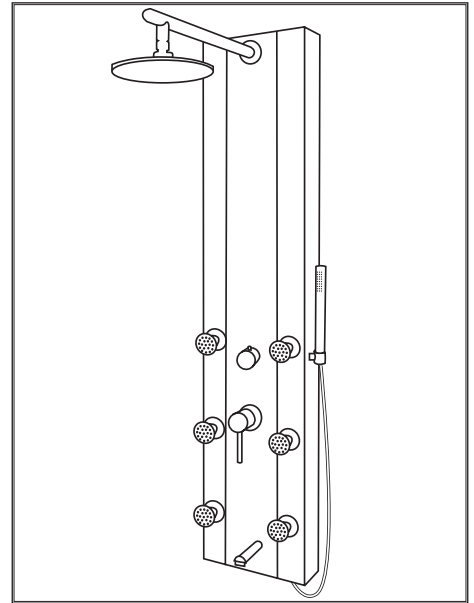

PARADISE SHOWERSPA

Model#: 1025

Start your day in a whole new way!

GENERAL DESCRIPTION:

The PULSE Premier Line has a new addition "The Paradise." This ShowerSpa has all stainless steel and brass components with no plastic parts. It consists of six PULSE Infinity three function body jets, allowing you to simply select the feel you want on that given day. The long 15½" brass shower arm allows you to get directly underneath the rain shower head and drench yourself for a soothing pleasurable feeling. Creating a spa experience in the luxury of your own home!

PRODUCT FEATURES

- Stainless Steel/ Glass/ Brass
- 7¾-in. rain style shower head stainless steel - chrome finish
- 15" Extension shower arm - brass
- Hand-held shower wand with stainless steel hose
- 6 - Three functions infinite body jets: spray/ mist/ massaging
- 3-function brass diverter select - shower head, hand-held or body jets
- ½-in. NPT connection

STANDARDS

- Third party tested to ASME A112.18.1-2005/CSA B125.1-05 and other applicable standards of the Uniform Plumbing Code
- Backflow protection in the hand held shower hose

WARRANTY

3 year

The measurements shown are for reference only.