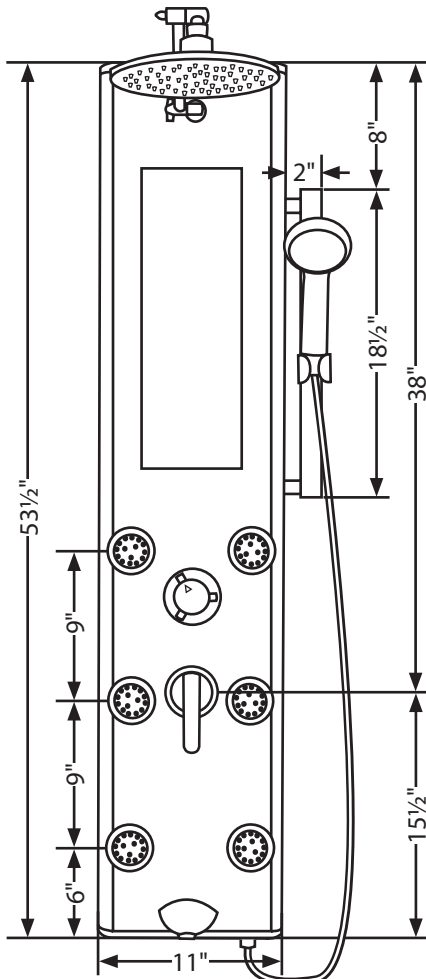

LEILANI SHOWERSPA

Model#: 1022

Start your day in a whole new way!

GENERAL DESCRIPTION:

The

PRODUCT FEATURES

- Tempered Glass/ Aluminum Frame
- 7½-in. rain style shower head chrome finish
- Adjustable shower arm
- 6 - Dual function body spray jets: gentle mist/massaging spray
- Multi-function hand-held shower wand with stainless steel hose
- 59-in. stainless-steel hand-shower hose
- 4-function brass diverter select - shower head, hand-held shower wand, jets or tub spout
- ½-in. NPT connection
- lbs

STANDARDS

- Third party tested to ASME A112.18.1-2005/CSA B125.1-05 and other applicable standards of the Uniform Plumbing Code
- UPC approved valve 6.5 GPM
- Backflow protection in the hand held shower hose

WARRANTY

3 year

The measurements shown are for reference only.

Rev. 09/10

TO ORDER PARTS CALL: 1-888-PULSE-20

www.pulshowerspas.com