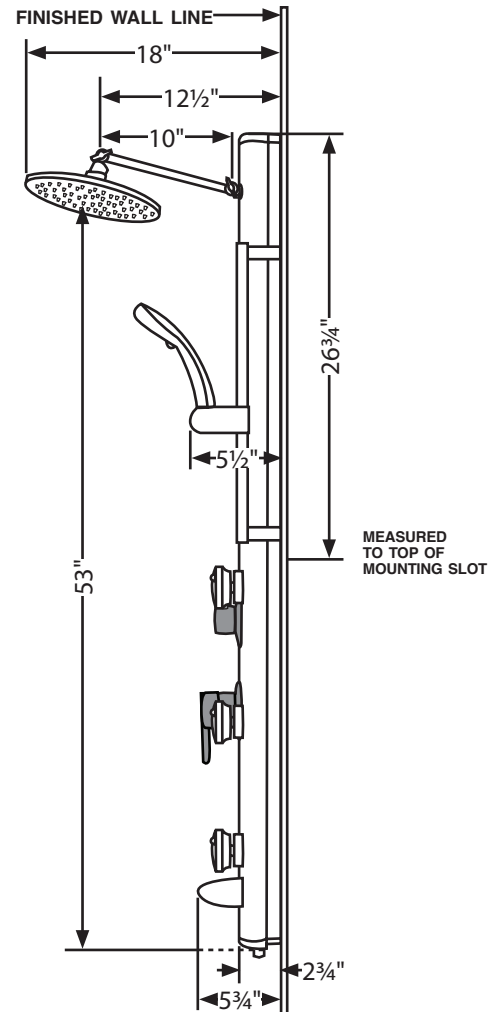

LEILANI SHOWERSPA

Model#: 1022

Start your day in a whole new way!

GENERAL DESCRIPTION:

The

PRODUCT FEATURES

- Tempered Glass/ Aluminum Frame
- 7½-in. rain style shower head chrome finish
- Adjustable shower arm
- 6 - Dual function body spray jets: gentle mist/massaging spray
- Multi-function hand-held shower wand with stainless steel hose
- 59-in. stainless-steel hand-shower hose
- 4-function brass diverter select - shower head, hand-held shower wand, jets or tub spout
- ½-in. NPT connection
- lbs

STANDARDS

- Third party tested to ASME A112.18.1-2005/CSA B125.1-05 and other applicable standards of the Uniform Plumbing Code
- UPC approved valve 6.5 GPM
- Backflow protection in the hand held shower hose

WARRANTY

3 year

The measurements shown are for reference only.

Rev. 09/10

TO ORDER PARTS CALL: 1-888-PULSE-20

www.pulshowerspas.com