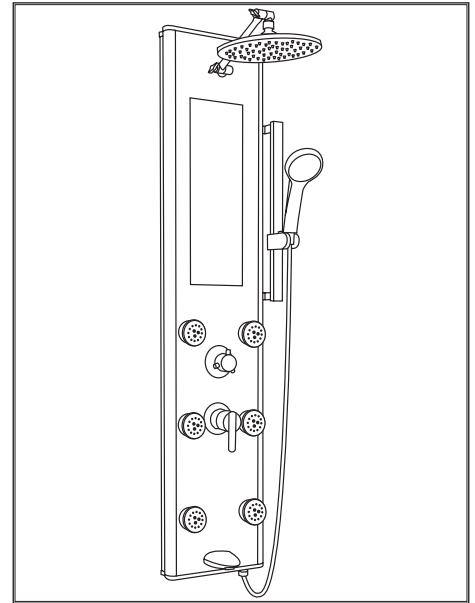

LEILANI SHOWERSPA

Model#: 1022

Start your day in a whole new way!

GENERAL DESCRIPTION:

The

PRODUCT FEATURES

- Tempered Glass/ Aluminum Frame
- 7½-in. rain style shower head chrome finish
- Adjustable shower arm
- 6 - Dual function body spray jets: gentle mist/massaging spray
- Multi-function hand-held shower wand with stainless steel hose
- 59-in. stainless-steel hand-shower hose
- 4-function brass diverter select - shower head, hand-held shower wand, jets or tub spout
- ½-in. NPT connection
- lbs

STANDARDS

- Third party tested to ASME A112.18.1-2005/CSA B125.1-05 and other applicable standards of the Uniform Plumbing Code
- UPC approved valve 6.5 GPM
- Backflow protection in the hand held shower hose

WARRANTY

3 year

The measurements shown are for reference only.

Rev. 09/10

TO ORDER PARTS CALL: 1-888-PULSE-20

www.pulshowerspas.com