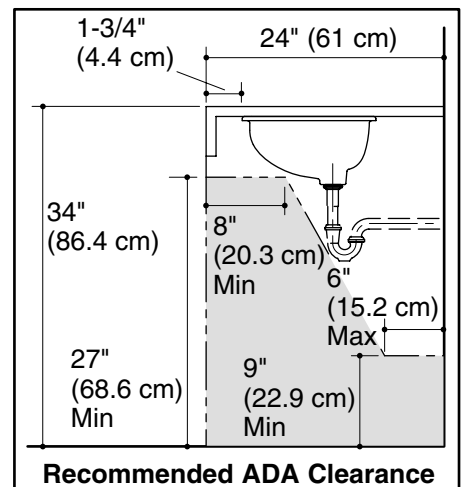

STERLING®

A KOHLER COMPANY

STINSON®

UNDERCOUNTER LAVATORY 442007-U

ADA

Features

- Vitreous china
- Undercounter
- 5-year limited warranty
- 18-3/16" (46.1 cm) x 12-3/16" (30.9 cm) x 7-1/8" (18.1 cm)

Codes/Standards Applicable

Technical Information

Fixture*:	basin area	water depth
Lavatory	18-3/16" (46.1 cm) x 12-3/16" (30.9 cm)	5" (12.7 cm)
Drain	1-3/4" (4.4 cm) D.	
Drain Hole	1-11/16" (4.3 cm) D.	
* Approximate measurements for comparison only.		

Product Diagram