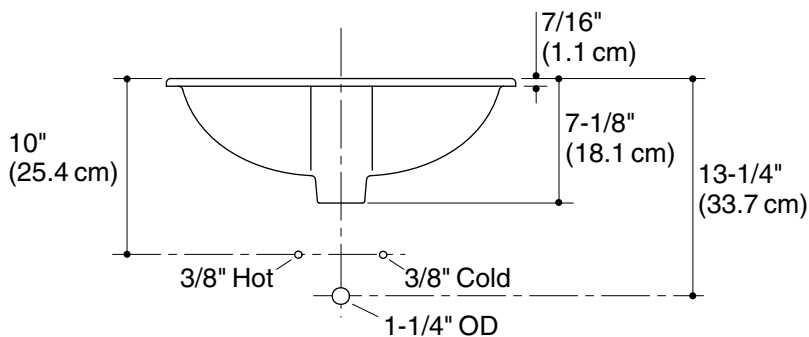

Technical Information

Fixture*:	basin area	water depth
Lavatory	18-3/16" (46.1 cm) x 12-3/16" (30.9 cm)	5" (12.7 cm)
Drain	1-3/4" (4.4 cm) D.	
Drain Hole	1-11/16" (4.3 cm) D.	
* Approximate measurements for comparison only.		