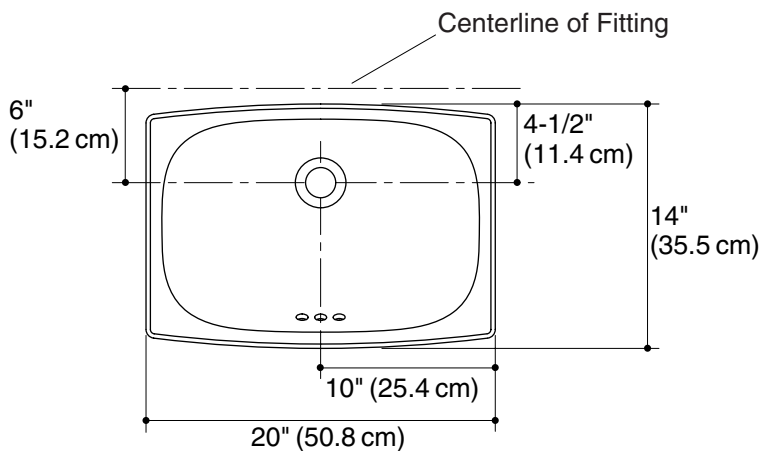

STERLING®

A KOHLER COMPANY

STINSON®

UNDERCOUNTER LAVATORY 442007-U

ADA

Features

- Vitreous china
- Undercounter
- 5-year limited warranty
- 18-3/16" (46.1 cm) x 12-3/16" (30.9 cm) x 7-1/8" (18.1 cm)

Codes/Standards Applicable

Technical Information

Fixture*:	basin area	water depth
Lavatory	18-3/16" (46.1 cm) x 12-3/16" (30.9 cm)	5" (12.7 cm)
Drain	1-3/4" (4.4 cm) D.	
Drain Hole	1-11/16" (4.3 cm) D.	
* Approximate measurements for comparison only.		

Product Diagram