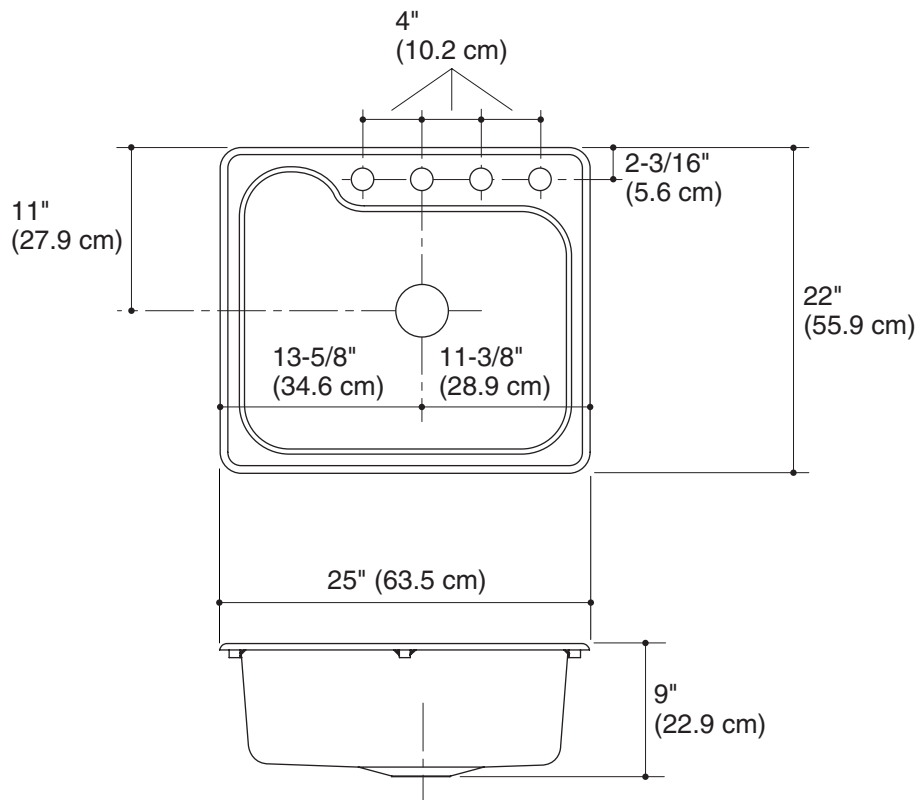

Technical Information

Fixture*:	cutout size	basin area
Sink	24-1/4" (61.6 cm) x 21-1/4" (54 cm)	21-3/4" (55.2 cm) x 16" (40.6 cm)
Drain hole	3-1/2" (8.9 cm) D.	
Faucet holes	1-7/16" (3.7 cm) D.	
* Approximate measurements for comparison only.		

Installation Notes

Install this product according to the installation guide.

Product Diagram