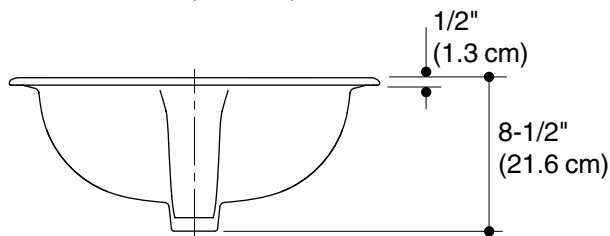

STERLING®

A KOHLER COMPANY

ELLIOT®

SELF-RIMMING LAVATORY 442044

ADA

Features

- Vitreous china
- Self-rimming
- 5-year limited warranty
- Inconspicuous soap depressions
- Generous interior basin and deck size
- 20-1/4" (51.4 cm) x 17-7/8" (45.4 cm)

Specified Model

| Model | Description | Colors/Finishes | |
|--------|---|----------------------------|--------------------------------------|
| 442044 | Oval basin 4" (10.2 cm) center (faucet) holes | <input type="checkbox"/> 0 | <input type="checkbox"/> Other _____ |

Technical Information

| Fixture*: | basin area | water depth |
|-----------|--------------------------------------|------------------|
| Lavatory | 16" (40.6 cm) x 10-1/2" (26.7 cm) | 4-1/2" (11.4 cm) |

* Approximate measurements for comparison only.

| | |
|------------|--------------------|
| Holes | 442044 |
| Spout | 1-3/16" (3 cm) D. |
| Faucet | 1-3/16" (3 cm) D. |
| Drain | 1-3/4" (4.4 cm) D. |
| Drain hole | 1-1/4" (3.2 cm) D. |