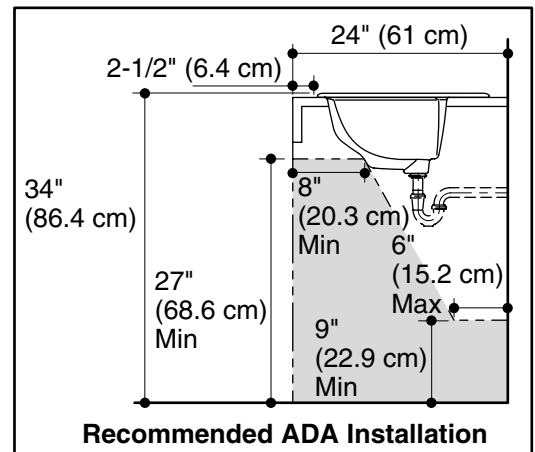

STERLING®

A KOHLER COMPANY

ELLIOT®

SELF-RIMMING LAVATORY 442044

ADA

Features

- Vitreous china
- Self-rimming
- 5-year limited warranty
- Inconspicuous soap depressions
- Generous interior basin and deck size
- 20-1/4" (51.4 cm) x 17-7/8" (45.4 cm)

Specified Model

| Model | Description | Colors/Finishes | |
|--------|---|----------------------------|--------------------------------------|
| 442044 | Oval basin 4" (10.2 cm) center (faucet) holes | <input type="checkbox"/> 0 | <input type="checkbox"/> Other _____ |

Technical Information

| Fixture*: | basin area | water depth |
|-----------|--------------------------------------|------------------|
| Lavatory | 16" (40.6 cm) x 10-1/2" (26.7 cm) | 4-1/2" (11.4 cm) |

* Approximate measurements for comparison only.

| | |
|------------|--------------------|
| Holes | 442044 |
| Spout | 1-3/16" (3 cm) D. |
| Faucet | 1-3/16" (3 cm) D. |
| Drain | 1-3/4" (4.4 cm) D. |
| Drain hole | 1-1/4" (3.2 cm) D. |