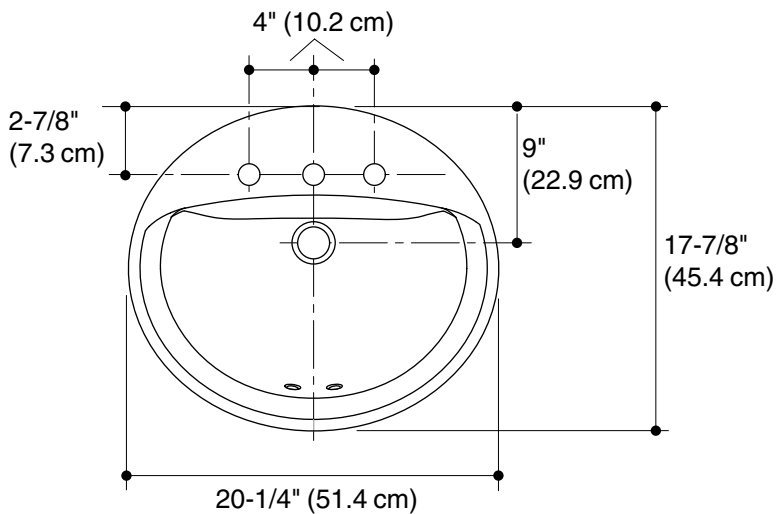

STERLING®

A KOHLER COMPANY

ELLIOT®

SELF-RIMMING LAVATORY 442044

ADA

Features

- Vitreous china
- Self-rimming
- 5-year limited warranty
- Inconspicuous soap depressions
- Generous interior basin and deck size
- 20-1/4" (51.4 cm) x 17-7/8" (45.4 cm)

Specified Model

| Model | Description | Colors/Finishes | |
|--------|---|----------------------------|--------------------------------------|
| 442044 | Oval basin 4" (10.2 cm) center (faucet) holes | <input type="checkbox"/> 0 | <input type="checkbox"/> Other _____ |

Technical Information

| Fixture*: | basin area | water depth |
|-----------|--------------------------------------|------------------|
| Lavatory | 16" (40.6 cm) x 10-1/2" (26.7 cm) | 4-1/2" (11.4 cm) |

* Approximate measurements for comparison only.

| | |
|------------|--------------------|
| Holes | 442044 |
| Spout | 1-3/16" (3 cm) D. |
| Faucet | 1-3/16" (3 cm) D. |
| Drain | 1-3/4" (4.4 cm) D. |
| Drain hole | 1-1/4" (3.2 cm) D. |