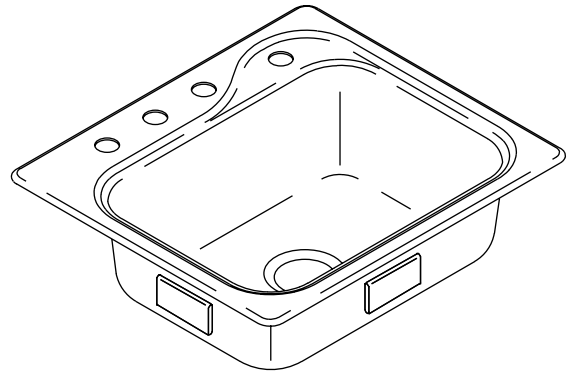

Colors/Finishes

- NA: None applicable

Specified Model

Model	Description	Faucet Holes	Quantity	Basin Depth	Colors/Finishes
11404-3	Stainless steel single basin sink	3	1	7" (17.8 cm)	☐ NA
11404-4	Stainless steel single basin sink	4	1	7" (17.8 cm)	☐ NA
11404-5	Stainless steel single basin sink	5	1	7" (17.8 cm)	☐ NA
F11404-3	Stainless steel single basin sink	3	40	7" (17.8 cm)	☐ NA
F11404-4	Stainless steel single basin sink	4	40	7" (17.8 cm)	☐ NA
F11404-5	Stainless steel single basin sink	5	40	7" (17.8 cm)	☐ NA

SterlingPlumbing.com

Visit us online for fixture color choices, detailed product information, color photos, installation instructions, care guides, and warranties. Sterling offers additional lines of plumbing products to complement the Sterling product you've chosen. Sign up for the Sterling monthly e-newsletter which showcases our latest product innovations. You may also call our Sterling Plumbing Answer Center from within the USA at 1-888-STERLING in addition to consulting with your local dealer. Sterling. Strong. Professional. Design.