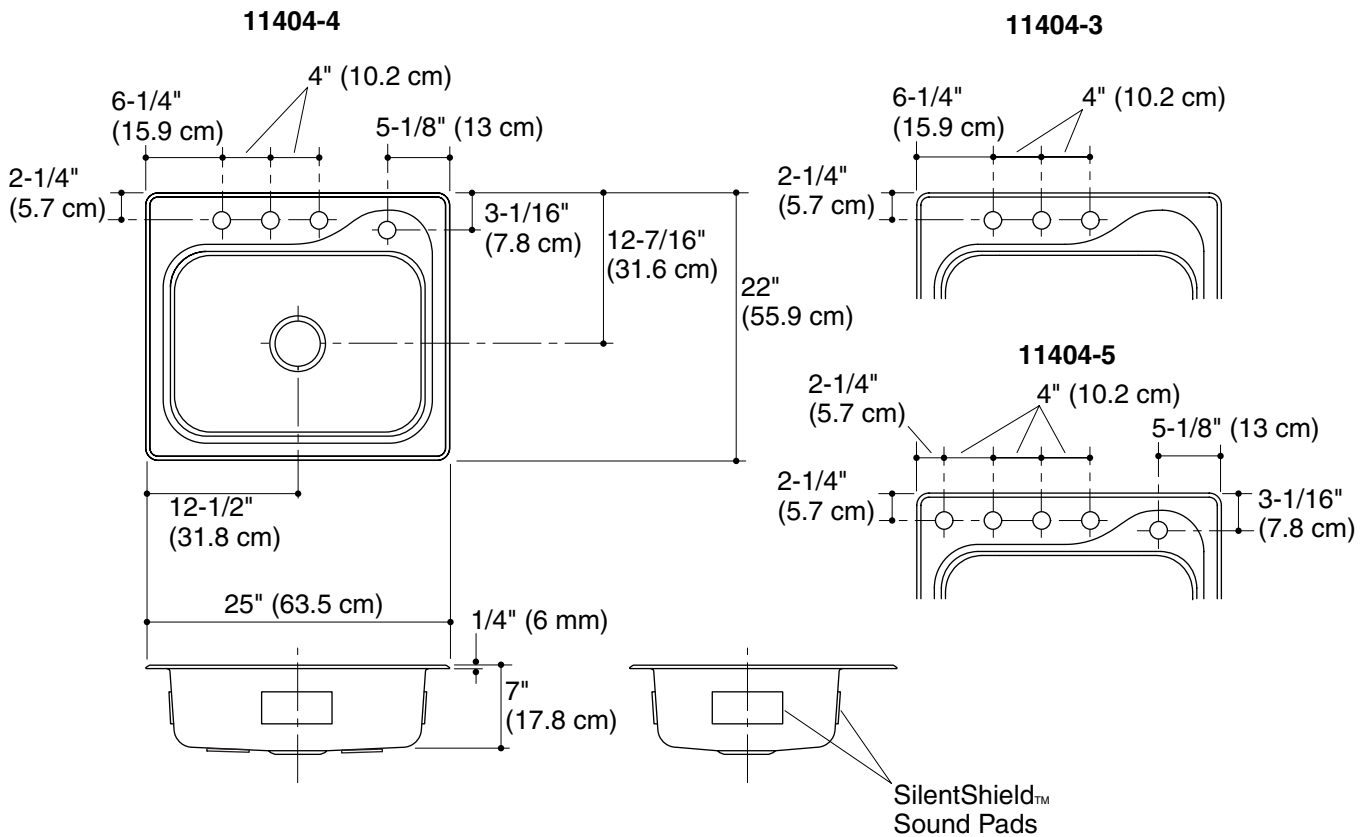

#### Specified Model

| Model    | Description                       | Faucet Holes | Quantity | Basin Depth  | Colors/Finishes             |
|----------|-----------------------------------|--------------|----------|--------------|-----------------------------|
| 11404-3  | Stainless steel single basin sink | 3            | 1        | 7" (17.8 cm) | <input type="checkbox"/> NA |
| 11404-4  | Stainless steel single basin sink | 4            | 1        | 7" (17.8 cm) | <input type="checkbox"/> NA |
| 11404-5  | Stainless steel single basin sink | 5            | 1        | 7" (17.8 cm) | <input type="checkbox"/> NA |
| F11404-3 | Stainless steel single basin sink | 3            | 40       | 7" (17.8 cm) | <input type="checkbox"/> NA |
| F11404-4 | Stainless steel single basin sink | 4            | 40       | 7" (17.8 cm) | <input type="checkbox"/> NA |
| F11404-5 | Stainless steel single basin sink | 5            | 40       | 7" (17.8 cm) | <input type="checkbox"/> NA |

## Technical Information

| Fixture*:                                       | cut-out size   | basin area                        |
|---|--|-----------------------------------|
| Sink  | 24-1/4" (61.6 cm) x 21-1/4" (54 cm) with 1/2" (1.3 cm) radius corners                    | 21" (53.3 cm) x 15-1/4" (38.7 cm) |
| Drain hole                                      | 3-5/8" (9.2 cm) D.   |                                   |
| Faucet holes                                    | 1-7/16" (3.7 cm) D.  |                                   |
| Cut-out template                                | 1032928-7 (available at <a href="http://sterlingplumbing.com">sterlingplumbing.com</a> ) |                                   |
| * Approximate measurements for comparison only. |  |                                   |