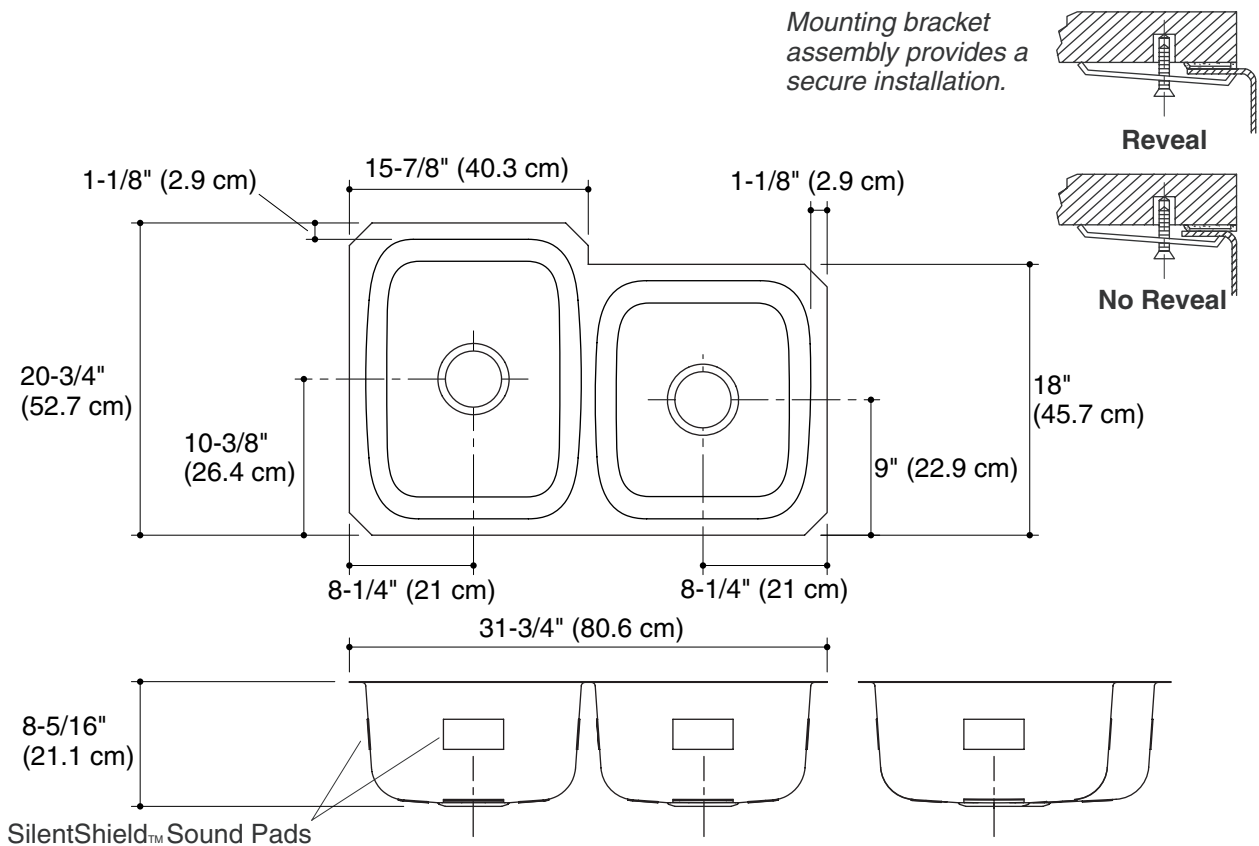

Model	Description	Colors/Finishes
11409	Undercounter kitchen sink	<input type="checkbox"/> NA

Technical Information

Fixture*:	Basin area
Sink, left	14-1/4" (36.2 cm) x 18-1/2" (47 cm)
Sink, right	14-1/4" (36.2 cm) x 15-3/4" (40 cm)
Drain holes	3-3/4" (9.5 cm) D.
* Approximate measurements for comparison only.	

Included components:	
Hardware kit	91915
Cut-out template	1055957-7

Installation Notes

Install this product according to the installation guide.

Use the supplied cut-out template to select either a hidden or exposed rim.