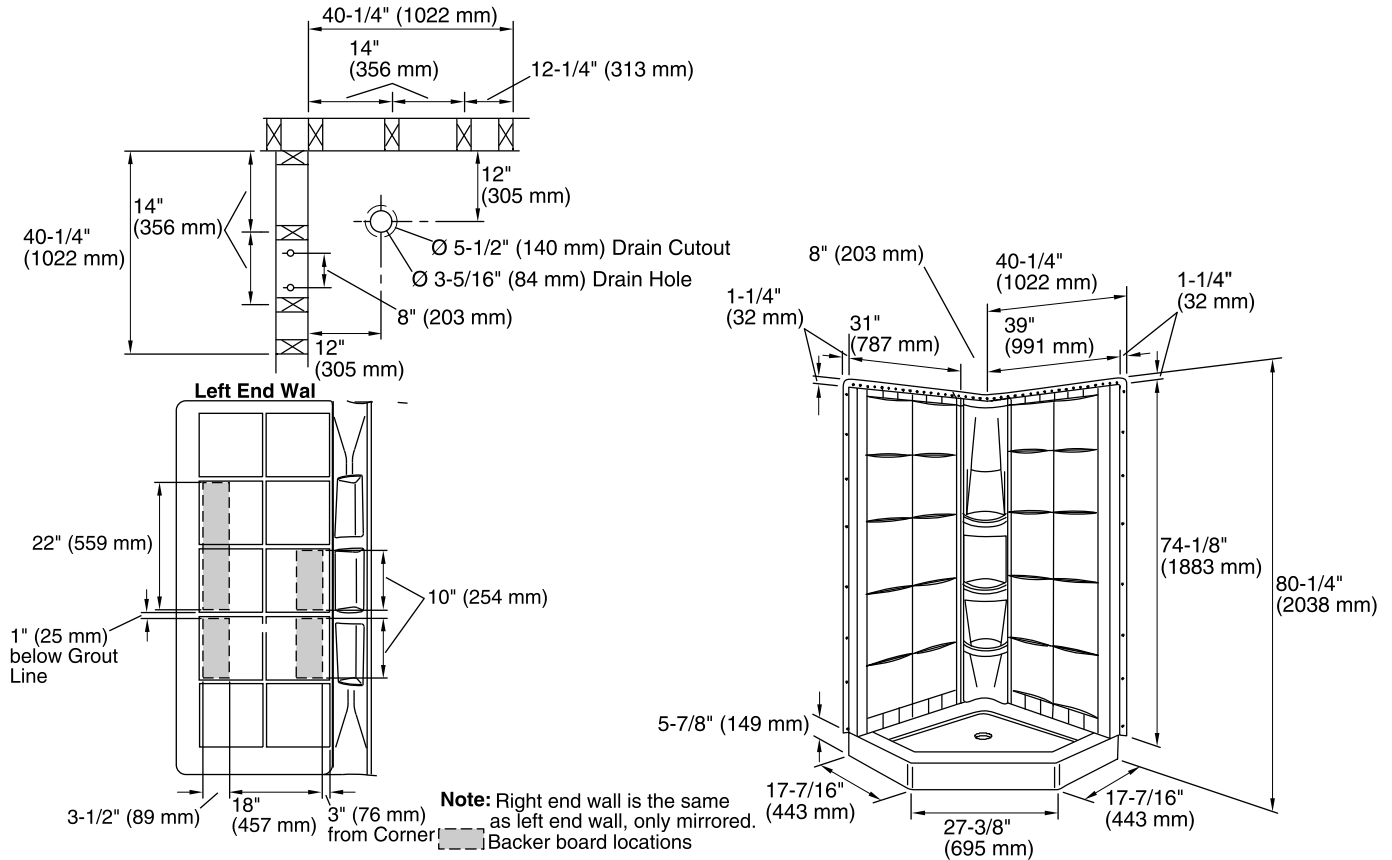

Intrigue™

39" Neo-Angle Tile Shower with Backer Boards

72040106

Features

- Modular design allows it to be moved around corners and through doorways with ease.
- Durable high gloss finish.
- Realistic tile pattern with three convenient shelves in the corner for ample storage.
- 39" (991 mm) x 39" (991 mm) x 79" (2006 mm) complete unit finished dimensions.

Components

Product includes:

- 72044106 39" Neo-Angle Shower Wall Set with Backer Boards
- 72041100 39" Neo-Angle Shower Base

Codes/Standards

- CSA B45.5/IAPMO Z124
- ASTM E162
- ASTM E662
- Greenguard UL 2818 - Gold

Technical Information

All product dimensions are nominal.

Installation: Corner

Drain location: Center

Door height required: 74" (1880 mm)

Door width required: 15-7/8" (403 mm)

Notes

Install this product according to the installation guide.