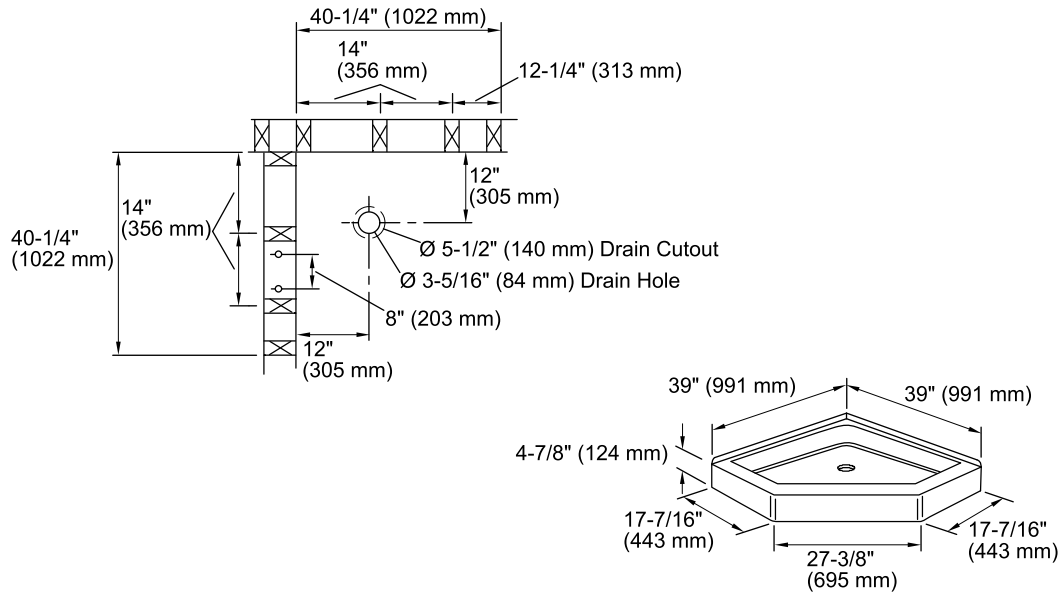

## 39" Neo-Angle Shower Base

#### Features

- Durable high gloss finish.
- 39" (991 mm) x 39" (991 mm) x 4-7/8" (124 mm) base finished dimensions.

**Technical Information**

All product dimensions are nominal.

Installation: Corner

Drain location: Center

**Notes**

Install this product according to the installation guide.