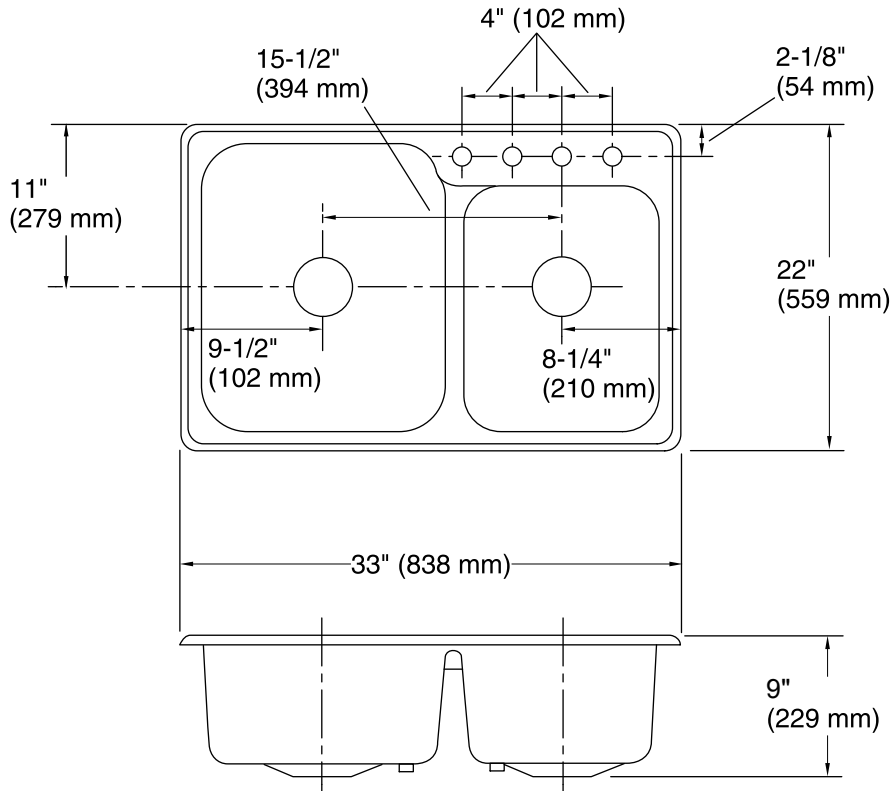

Features

- Durable high gloss finish.
- 8-3/8" (213 mm) basin depth.
- Offset bowl design.
- 33" (838 mm) x 22" (559 mm) x 8-3/8" (213 mm),

Material

- Compression molded from our exclusive solid Vikrell® material.

Installation

- Top-mount or undercounter installation.
- Four-hole point locators for 1-, 2- 3-, or 4-hole faucet installation.

Codes/Standards

Greenguard UL 2818 - Gold

STERLING® Warranty - Fixtures Made of Solid Vikrell Material

See website for detailed warranty information.

Available Color/Finishes

Color tiles intended for reference only.

Color	Code	Description
	0	White
	96	Biscuit

Technical Information

All product dimensions are nominal.

Bowl configuration:	Offset
Installation:	Top-mount, Under-mount
Cutout:	Top-mount, 32-1/4" x 21-1/4" (819 mm x 540 mm) Top-mount, 13-1/4" x 16-1/16" (337 mm x 408 mm)
Bowl area (Left)	Length: 15-1/4" (387 mm) Width: 18-3/4" (476 mm) Bowl depth: 8-3/8" (213 mm)
Bowl area (Right)	Length: 13-1/4" (337 mm) Width: 16-1/16" (408 mm) Bowl depth: 8-3/8" (213 mm)
Number of deck holes:	4
Faucet hole(s):	1-7/16" (37 mm)
Drain hole:	3-1/2" (89 mm)