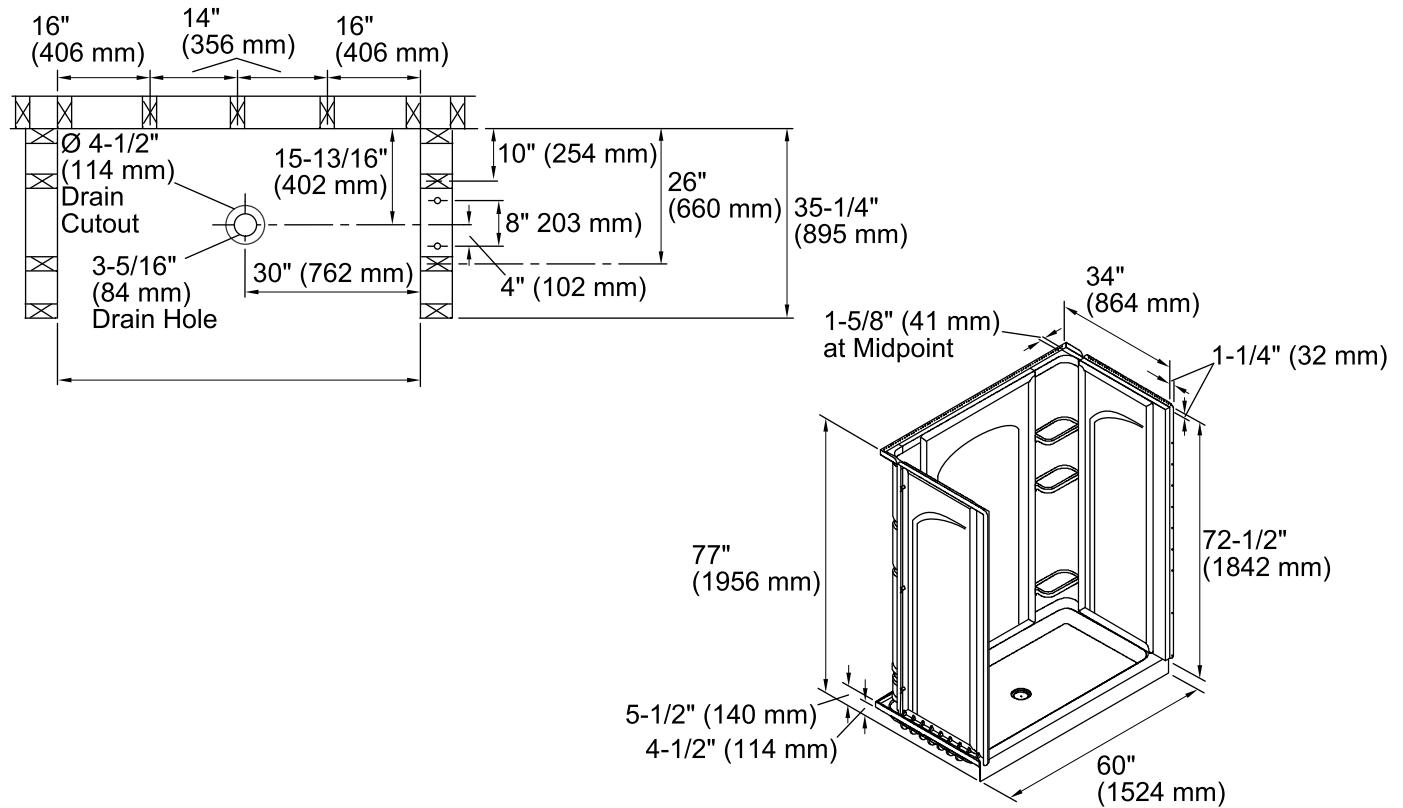

Features

- Modular design allows it to be moved around corners and through doorways with ease.
- Durable high gloss finish.
- Convenient shelves provide generous storage space.
- Shaving ledge/foot rest for added comfort.
- Curve wall design for a smooth look and feel.
- 60" (1524 mm) x 34" (864 mm) x 75-3/4" (1926 mm) complete unit finished dimensions.

Color	Code	Description
-------	------	-------------

- | | | |
|--|----|---------|
|  | 0 | White |
|  | 96 | Biscuit |

Technical Information

All product dimensions are nominal.

Installation: 3-Wall Alcove

Drain location: Center

Door height required: 70-1/2" (1791 mm)

Door width required: 56-5/8" (1438 mm)

Notes

Install this product according to the installation guide.

Double studding is recommended for pivot shower door installations.