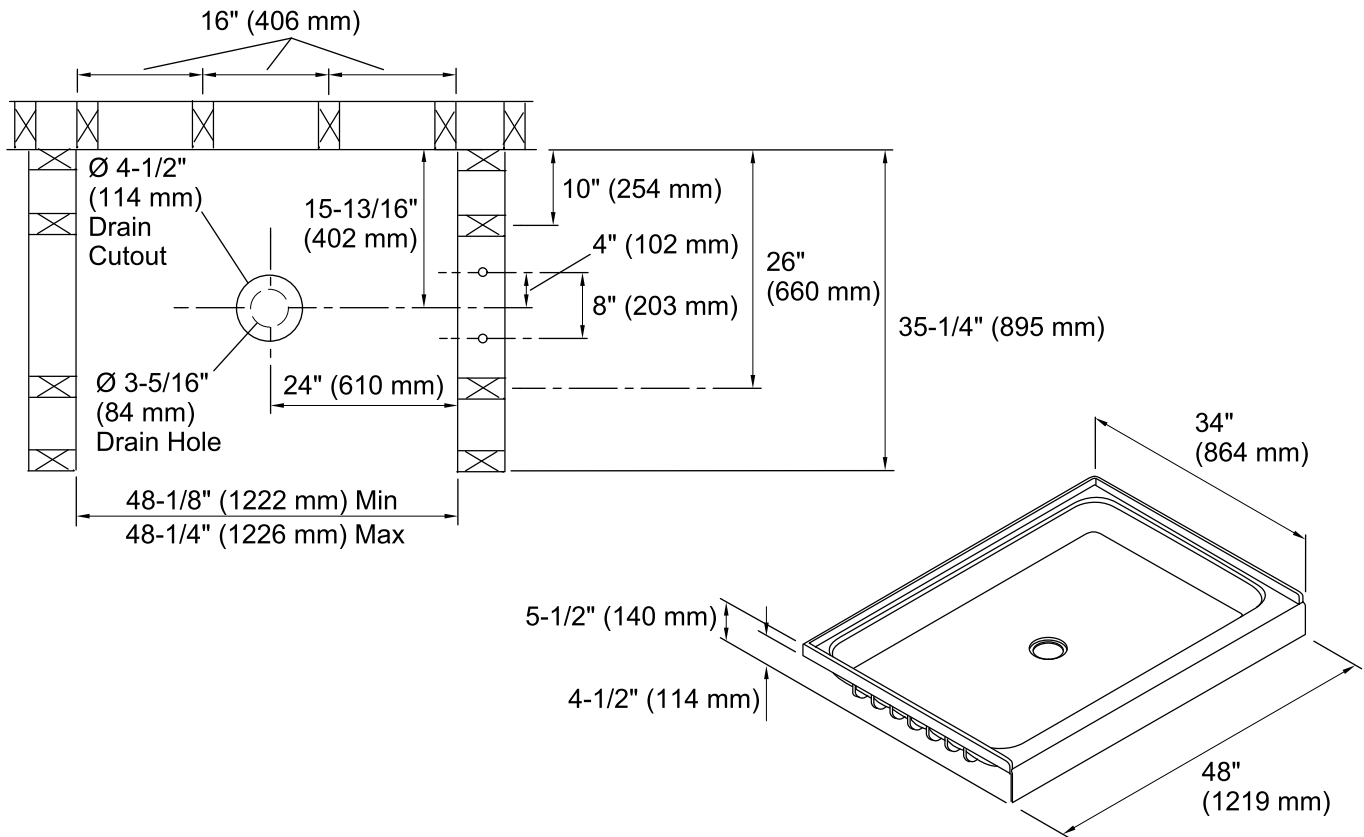

Ensemble™

48" Shower Base

72121100

Features

- Durable high gloss finish.
- Suitable for tile down application or with STERLING wall surround.
- 48" (1219 mm) x 34" (864 mm) x 4-1/2" (114 mm) base finished dimensions.

See website for detailed warranty information.

Available Color/Finishes

Color tiles intended for reference only.

Color	Code	Description
	0	White
	96	Biscuit

Technical Information

All product dimensions are nominal.

Installation: 3-Wall Alcove

Drain location: Center

Notes

Install this product according to the installation guide.

Double studding is recommended for pivot shower door installations.

Studs should be positioned roughly as shown.