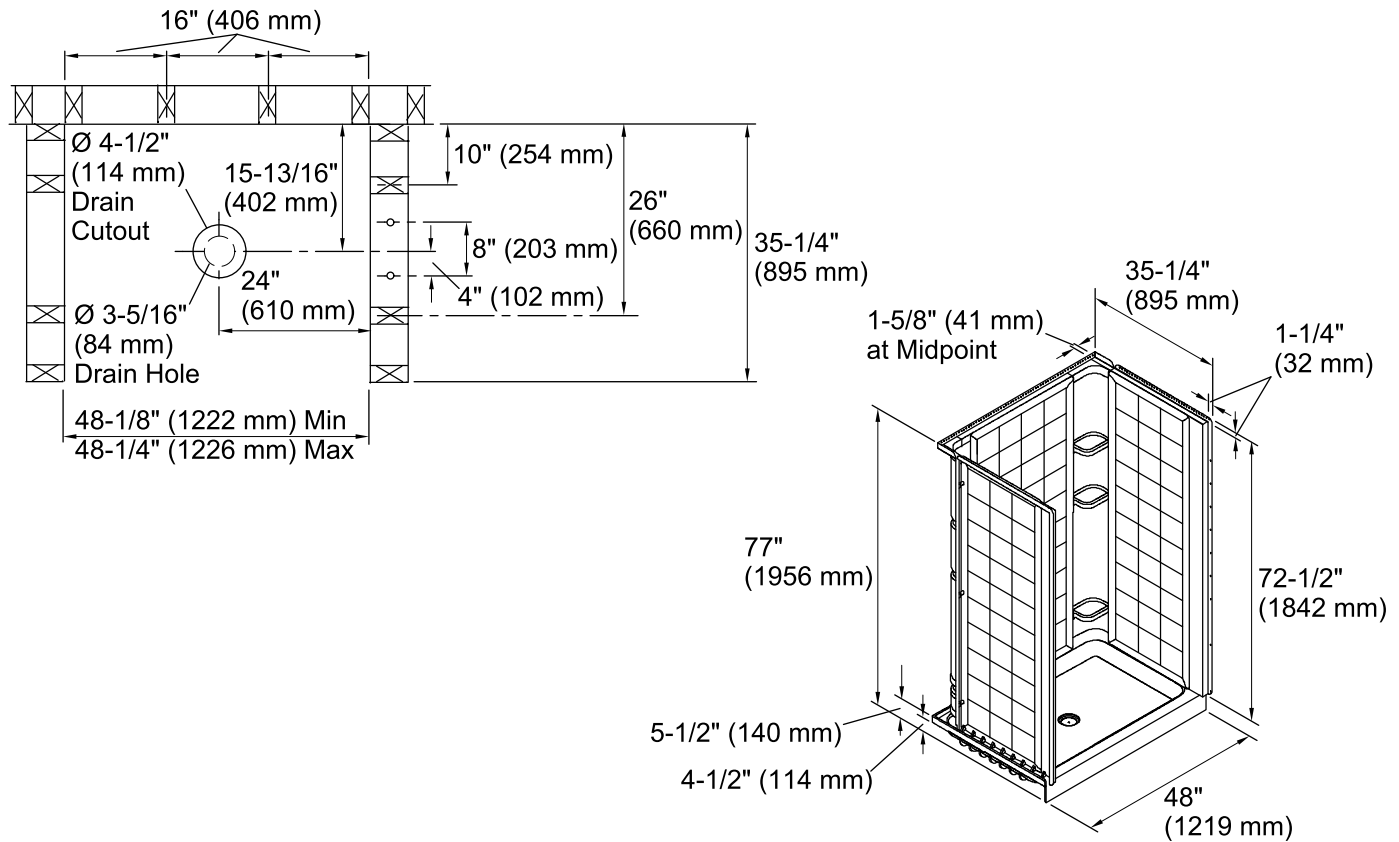

Ensemble™ 48" Tile Shower 72120100

Features

- Modular design allows it to be moved around corners and through doorways with ease.
- Durable high gloss finish.
- Convenient shelves provide generous storage space.
- Shaving ledge/foot rest for added comfort.
- Realistic tile wall surround.
- 48" (1219 mm) x 34" (864 mm) x 75-3/4" (1926 mm) complete unit finished dimensions.

Color	Code	Description
-------	------	-------------

- | | | |
|--|----|---------|
|  | 0 | White |
|  | 96 | Biscuit |

Technical Information

All product dimensions are nominal.

Installation: 3-Wall Alcove

Drain location: Center

Door height required: 70-1/2" (1791 mm)

Door width required: 44-5/8" (1133 mm)

Notes

Install this product according to the installation guide.

Double studding is recommended for pivot shower door installations.