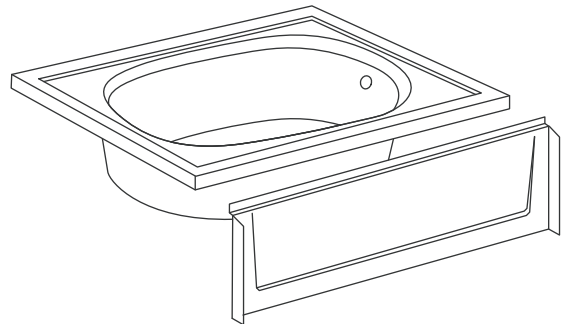

STERLING®

A KOHLER COMPANY

TRANQUILITY®

Features

- Compression molded from our exclusive solid Vikrell® material
- 10-year consumer/3-year commercial limited warranty
- Available in either a high gloss or swirl gloss finish
- 60" (1524 mm) x 43-1/2" (1105 mm) x 18-1/8" (460 mm) rough-in dimensions include flanges
- 60" (1524 mm) x 42" (1067 mm) x 18-1/8" (460 mm) finished dimensions

42" OVAL BATH
61050100
ALSO 61051100, 71050100, 71051100

Codes/Standards Applicable

Specified model meets or exceeds the following:

- ASTM E162
- ASTM E662
- HUD, UM Bulletin 73A
- NAHB Research Foundation, Inc.
- CSA B45.5/IAPMO Z124

Colors/Finishes

- 0: White
- Other: Refer to Price Book for additional colors/finishes

Specified Model

Model	Description	Colors/Finishes	
61050000	42" oval bath, with apron, 20 pack, swirl gloss finish	☐ 0	☐ Other_____
61050100	42" oval bath, with apron, swirl gloss finish	☐ 0	☐ Other_____
61051000	42" oval bath, without apron, 20 pack, swirl gloss finish	☐ 0	☐ Other_____
61051100	42" oval bath, without apron, swirl gloss finish	☐ 0	☐ Other_____
61058000	Apron only, 20 pack, swirl gloss finish	☐ 0	☐ Other_____
61058100	Apron only, swirl gloss finish	☐ 0	☐ Other_____
71050000	42" oval bath, with apron, 20 pack, high gloss finish	☐ 0	☐ Other_____
71050100	42" oval bath, with apron, swirl high finish	☐ 0	☐ Other_____
71051000	42" oval bath, without apron, 20 pack, high gloss finish	☐ 0	☐ Other_____
71051100	42" oval bath, without apron, high gloss finish	☐ 0	☐ Other_____
71058000	Apron only, 20 pack, high gloss finish	☐ 0	☐ Other_____
71058100	Apron only, high gloss finish	☐ 0	☐ Other_____