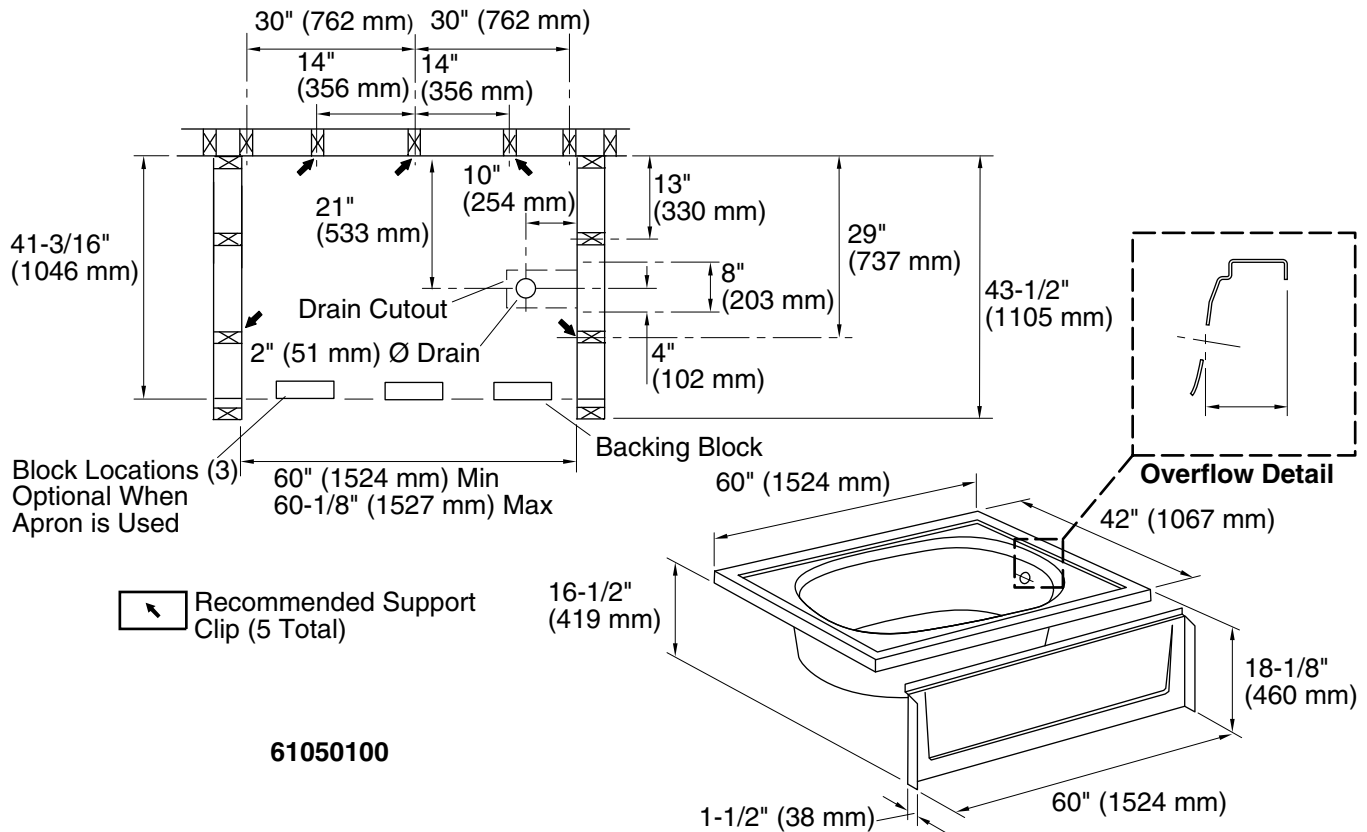

## Technical Information

Fixture*:	
Bathing well:	
Basin area, bottom	42" (1067 mm) x 23" (584 mm)
Basin area, top	51" (1295 mm) x 32-1/2" (826 mm)
To overflow:	
Water depth	11-1/4" (286 mm)
Capacity	56 gal (212 L)
* Approximate measurements for comparison only.	

Door maximum width	*60" (1524 mm)
Door maximum height	*NA
* Varies with alternative walls.	

## Installation Notes

Install this product according to the installation guide.

Size the drain cutout to fit the drain assembly that will be used.

Double studding is recommended for pivot shower door installations.

## Product Diagram