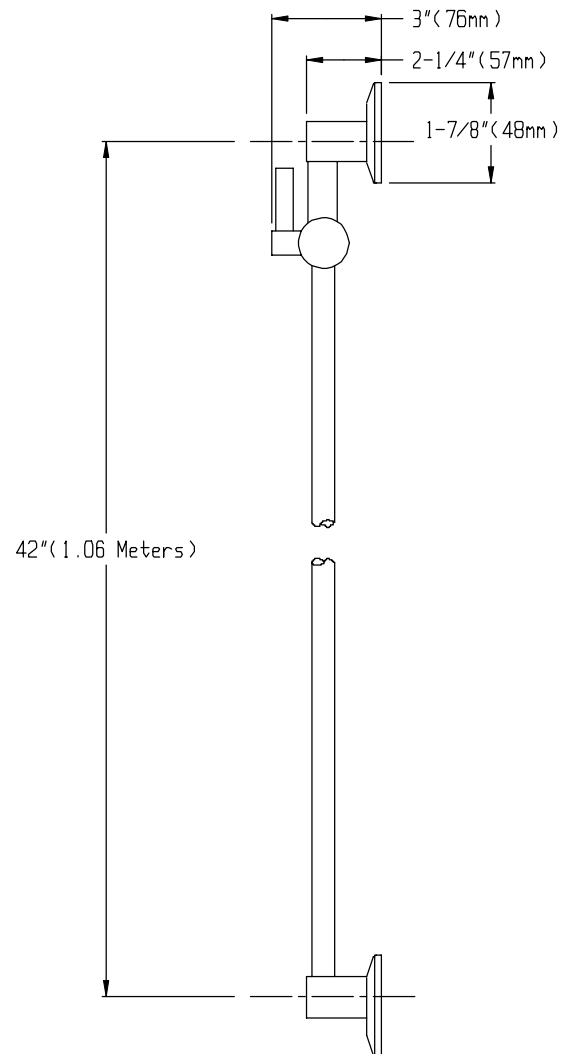

SPEAKMAN COMPANY

VS-124 Installation, Maintenance & Operation Instructions

VERSATILE® 42" SLIDE BAR

DESCRIPTION

Speakman VERSATILE® 42" chrome plated slide bar with mounting screws.

SPECIFICATIONS

SHIPPING WEIGHT: 2.9 LBS.

INSTALLATION

Location of the bar is optional but restricted by the hose length. Attach bar to wall using fasteners supplied. Slip hand held shower with swivel connector onto post. Adjust height of post by loosening post handle. Tighten handle to lock into place.

MAINTENANCE

The gleaming finish of your SPEAKMAN VERSATILE® VS-124 slide bar can be cleaned by using mild soap and warm water. Dry immediately with a soft, clean cloth for best results.

ROUGH-IN MEASUREMENTS

Product improvements may cause specification and dimensional changes without notice.

SPEAKMAN COMPANY
P.O. Box 191, Wilmington, DE 19899-0191 USA
1-800-537-2107, Fax: 1-800-977-2747
Website: www.speakmancompany.com

11/02
92-1795