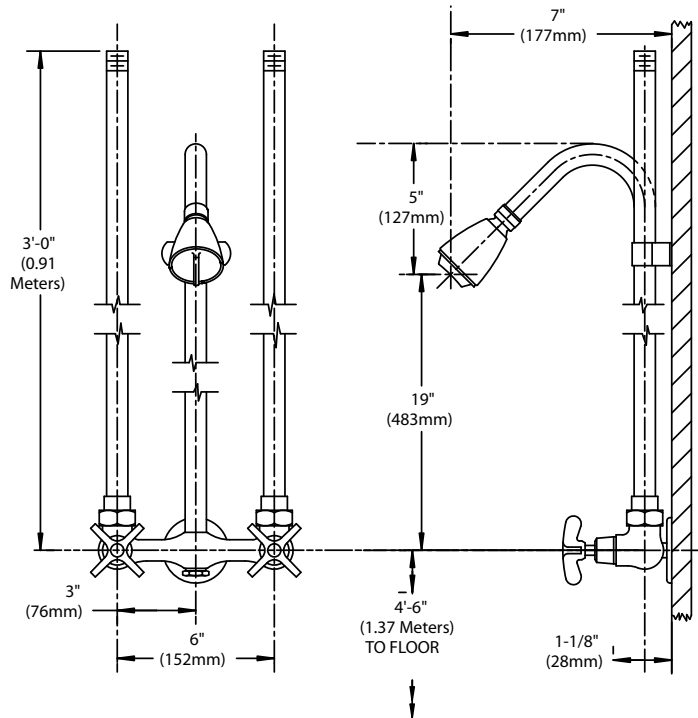

COMMANDER®

SC-1210-AF

SC-1220-AF

Exposed Showers

GENERAL SPECIFICATION

Commander exposed shower on 6" centers. 1/4 turn ceramic cartridges covered by 25-year warranty. Chrome plated patented vandal-resistant four arm handles with color-coded indexes. Reversible valve body. S-2270-AF Cosmopolitan® showerhead with flow control device reduces flow to 2.5 gpm/9.46 lpm maximum to meet existing ASME A112.18.1/CSA B125.1 standard.

OPTIONS

SUFFIX	DESCRIPTION
<input type="checkbox"/> LH	Less showerhead
<input type="checkbox"/> LSP	Less supply pipe (SC-1210-AF only)
<input type="checkbox"/> 1	S-2251-AF showerhead
<input type="checkbox"/> 2	S-2252-AF showerhead
<input type="checkbox"/> 2VR	S-2252-AF vandal-resistant showerhead
<input type="checkbox"/> 3	S-2253-AF showerhead
<input type="checkbox"/> 4	S-2220-AF showerhead
<input type="checkbox"/> 6	S-2288-AF showerhead
<input type="checkbox"/> 7	S-2291-AF showerhead
<input type="checkbox"/> 9	S-2292-AF showerhead

 This space for Architect/Engineer approval.

ROUGH-INS

SC-1210-AF

NOTE: Unless otherwise specified, all inlets are 1/2" NPTM. Unless otherwise specified, all dimensions are in inches and are subject to change without notice.

SC-1220-AF

NOTE: Unless otherwise specified, all inlets are 1/2" NPTF. Unless otherwise specified, all dimensions are in inches and are subject to change without notice.