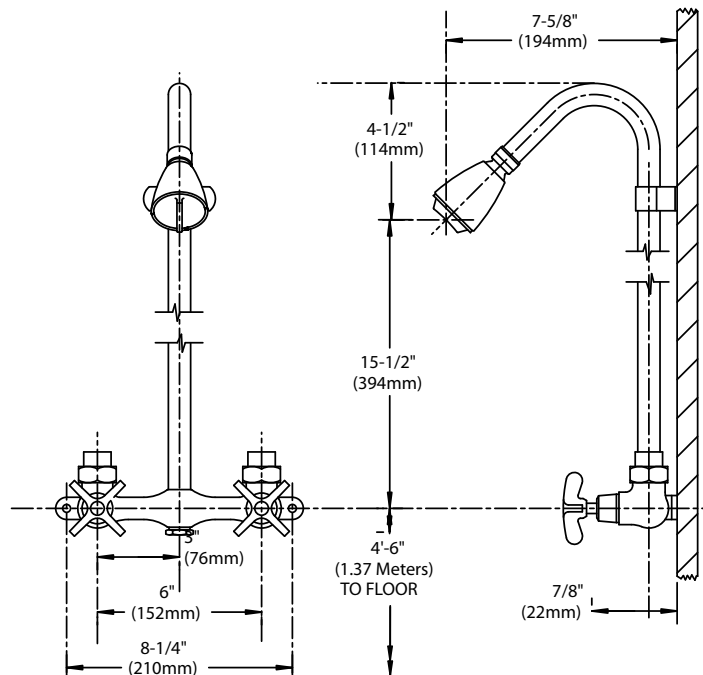

COMMANDER®

SC-1210-AF

SC-1220-AF

Exposed Showers

GENERAL SPECIFICATION

Commander exposed shower on 6" centers. 1/4 turn ceramic cartridges covered by 25-year warranty. Chrome plated patented vandal-resistant four arm handles with color-coded indexes. Reversible valve body. S-2270-AF Cosmopolitan® showerhead with flow control device reduces flow to 2.5 gpm/9.46 lpm maximum to meet existing ASME A112.18.1/CSA B125.1 standard.

OPTIONS

SUFFIX	DESCRIPTION
<input type="checkbox"/> LH	Less showerhead
<input type="checkbox"/> LSP	Less supply pipe (SC-1210-AF only)
<input type="checkbox"/> 1	S-2251-AF showerhead
<input type="checkbox"/> 2	S-2252-AF showerhead
<input type="checkbox"/> 2VR	S-2252-AF vandal-resistant showerhead
<input type="checkbox"/> 3	S-2253-AF showerhead
<input type="checkbox"/> 4	S-2220-AF showerhead
<input type="checkbox"/> 6	S-2288-AF showerhead
<input type="checkbox"/> 7	S-2291-AF showerhead
<input type="checkbox"/> 9	S-2292-AF showerhead

 This space for Architect/Engineer approval.

ROUGH-INS

SC-1210-AF

NOTE: Unless otherwise specified, all inlets are 1/2" NPTM. Unless otherwise specified, all dimensions are in inches and are subject to change without notice.

SC-1220-AF

NOTE: Unless otherwise specified, all inlets are 1/2" NPTF. Unless otherwise specified, all dimensions are in inches and are subject to change without notice.