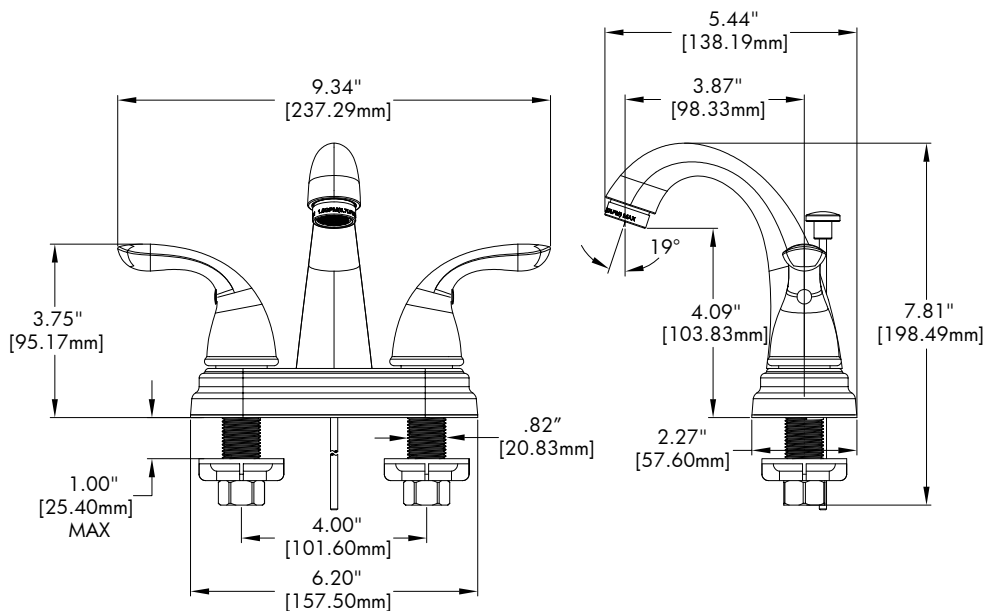

SPEAKMAN ICON™

4" Centerset Faucet SB-1411

SPECIFICATION

FEATURES:

- Lead-free brass construction
- ¼ turn ceramic cartridge
- 1.5 gpm flow rate
- Classic style
- Includes drain assembly

COMPLIANCE:

- Certified to ASME A112.18.1/CSA B125.1 and NSF61 standards
- CA AB 1953 certified

AVAILABLE FINISHES:

ADD SUFFIX TO MODEL #

- Polished Chrome (standard)

WARRANTY:

- 1 year limited

NOTE: 1. All dimensions are in inches (millimeters) unless otherwise specified and are subject to change without notice.