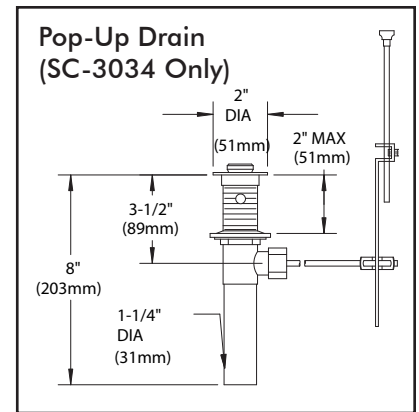

COMMANDER®

Widespread Lavatory Combinations

SC-3044-LD

SC-3046-LD

GENERAL SPECIFICATION

Polished chrome plated Commander widespread gooseneck lavatory faucet with 1/4 turn ceramic cartridges covered by a 25-year warranty. 8" fixed centers with rigid copper tee connection. Accommodates installations up to 1 1/2" thick. Widespread faucet with 4-3/4" deep lavatory spout. Vandal-resistant water conserving flow control reduces flow to 2.2 gpm/8.4 lpm. Meets ASME A112.18.1/CSA B125.1 and NSF61.

4" Wrist Blade Handle Models

Vandal-resistant 4" wrist blade handles with color-coded indexes.

- SC-3034** Solid brass 1-1/4" pop-up drain
- SC-3044** Strainer drain
- SC-3044-LD** No drain assembly

6" Wrist Blade Handle Models

Vandal-resistant 6" wrist blade handles with color-coded indexes.

- SC-3036** Solid brass 1-1/4" pop-up drain
- SC-3046** Strainer drain
- SC-3046-LD** No drain assembly

OPTIONS

SUFFIX	DESCRIPTION
<input type="checkbox"/> BO	0.5 gpm flow control, vandal-resistant
<input type="checkbox"/> CA**	Low lead for CA AB1953 compliance
<input type="checkbox"/> GB	1.5 gpm flow control, vandal-resistant
<input type="checkbox"/> CWO	Cold water only
<input type="checkbox"/> D75	Diamond 75 escutcheons
<input type="checkbox"/> FH	Flex hose (3/8" x 3/8" compression)
<input type="checkbox"/> LD	Less drain assembly (SC-3034 & SC-3036 only)
<input type="checkbox"/> LF	2.2 gpm laminar flow control outlet
<input type="checkbox"/> MI	Metal index for handles
<input type="checkbox"/> SCF	Satin chrome finish

** The following options are not available with the "CA" option:
 HS (Hose & Spray), SO, TWI, VB6, VB8, ST, SW, & TMV.

This space for Architect/Engineer approval.

ROUGH-INS

SC-3044-LD

SC-3046-LD

NOTE: All dimensions are in inches (millimeters) unless otherwise specified and are subject to change without notice. Lavatory inlets are sized for either coupling or sweat connections. Unless otherwise specified, all inlets are 1/2" NPSM.