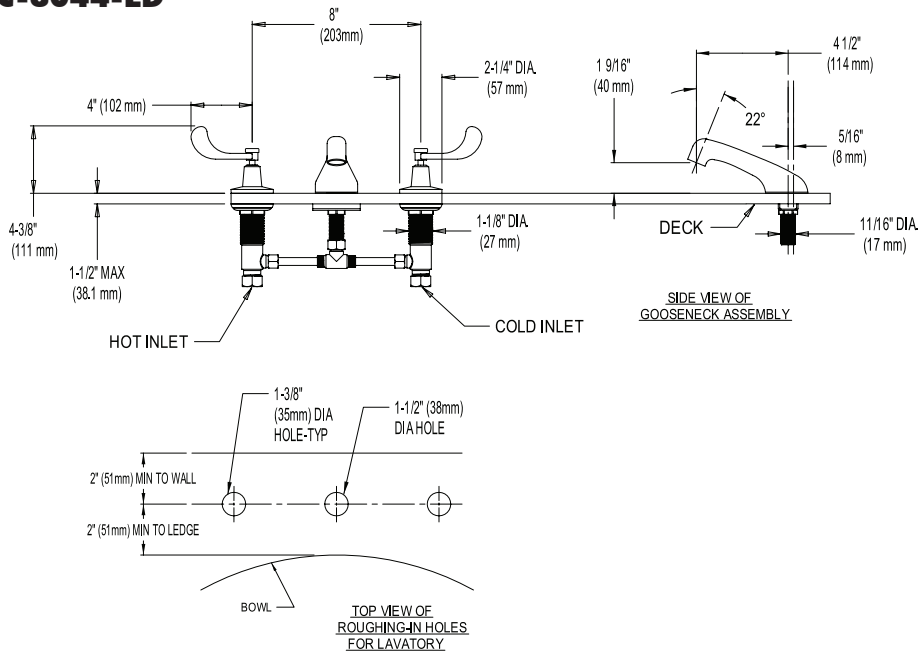

COMMANDER®

Widespread Lavatory Combinations

SC-3044-LD

SC-3046-LD

GENERAL SPECIFICATION

Polished chrome plated Commander widespread gooseneck lavatory faucet with 1/4 turn ceramic cartridges covered by a 25-year warranty. 8" fixed centers with rigid copper tee connection. Accommodates installations up to 1 1/2" thick. Widespread faucet with 4-3/4" deep lavatory spout. Vandal-resistant water conserving flow control reduces flow to 2.2 gpm/8.4 lpm. Meets ASME A112.18.1/CSA B125.1 and NSF61.

4" Wrist Blade Handle Models

Vandal-resistant 4" wrist blade handles with color-coded indexes.

- SC-3034** Solid brass 1-1/4" pop-up drain
- SC-3044** Strainer drain
- SC-3044-LD** No drain assembly

6" Wrist Blade Handle Models

Vandal-resistant 6" wrist blade handles with color-coded indexes.

- SC-3036** Solid brass 1-1/4" pop-up drain
- SC-3046** Strainer drain
- SC-3046-LD** No drain assembly

OPTIONS

SUFFIX	DESCRIPTION
<input type="checkbox"/> BO	0.5 gpm flow control, vandal-resistant
<input type="checkbox"/> CA**	Low lead for CA AB1953 compliance
<input type="checkbox"/> GB	1.5 gpm flow control, vandal-resistant
<input type="checkbox"/> CWO	Cold water only
<input type="checkbox"/> D75	Diamond 75 escutcheons
<input type="checkbox"/> FH	Flex hose (3/8" x 3/8" compression)
<input type="checkbox"/> LD	Less drain assembly (SC-3034 & SC-3036 only)
<input type="checkbox"/> LF	2.2 gpm laminar flow control outlet
<input type="checkbox"/> MI	Metal index for handles
<input type="checkbox"/> SCF	Satin chrome finish

** The following options are not available with the "CA" option:
 HS (Hose & Spray), SO, TWI, VB6, VB8, ST, SW, & TMV.

This space for Architect/Engineer approval.

ROUGH-INS

SC-3044-LD

SC-3046-LD

NOTE: All dimensions are in inches (millimeters) unless otherwise specified and are subject to change without notice. Lavatory inlets are sized for either coupling or sweat connections. Unless otherwise specified, all inlets are 1/2" NPSM.