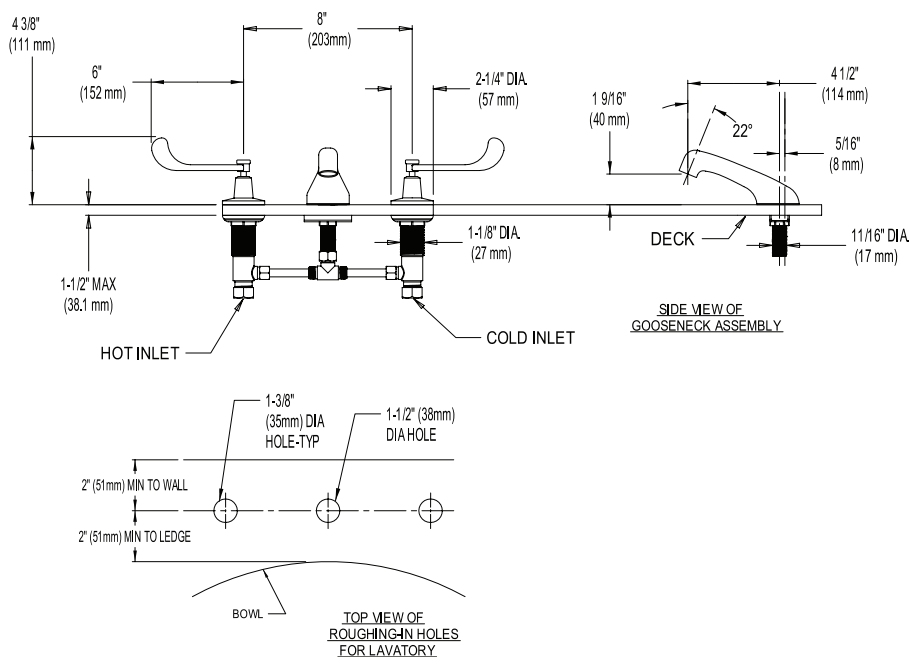

COMMANDER®

Widespread Lavatory Combinations

SC-3044-LD

SC-3046-LD

GENERAL SPECIFICATION

Polished chrome plated Commander widespread gooseneck lavatory faucet with 1/4 turn ceramic cartridges covered by a 25-year warranty. 8" fixed centers with rigid copper tee connection. Accommodates installations up to 1 1/2" thick. Widespread faucet with 4-3/4" deep lavatory spout. Vandal-resistant water conserving flow control reduces flow to 2.2 gpm/8.4 lpm. Meets ASME A112.18.1/CSA B125.1 and NSF61.

Vandal-resistant 6" wrist blade handles with color-coded indexes.

- SC-3036** Solid brass 1-1/4" pop-up drain
- SC-3046** Strainer drain
- SC-3046-LD** No drain assembly

OPTIONS

SUFFIX	DESCRIPTION
<input type="checkbox"/> BO	0.5 gpm flow control, vandal-resistant
<input type="checkbox"/> CA**	Low lead for CA AB1953 compliance
<input type="checkbox"/> GB	1.5 gpm flow control, vandal-resistant
<input type="checkbox"/> CWO	Cold water only
<input type="checkbox"/> D75	Diamond 75 escutcheons
<input type="checkbox"/> FH	Flex hose (3/8" x 3/8" compression)
<input type="checkbox"/> LD	Less drain assembly (SC-3034 & SC-3036 only)
<input type="checkbox"/> LF	2.2 gpm laminar flow control outlet
<input type="checkbox"/> MI	Metal index for handles
<input type="checkbox"/> SCF	Satin chrome finish

** The following options are not available with the "CA" option:
 HS (Hose & Spray), SO, TWI, VB6, VB8, ST, SW, & TMV.

This space for Architect/Engineer approval.

ROUGH-INS

SC-3044-LD

SC-3046-LD

NOTE: All dimensions are in inches (millimeters) unless otherwise specified and are subject to change without notice. Lavatory inlets are sized for either coupling or sweat connections. Unless otherwise specified, all inlets are 1/2" NPSM.