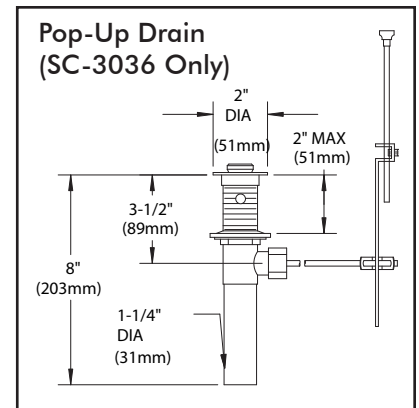

COMMANDER®

Widespread Lavatory Combinations

SC-3044-LD

SC-3046-LD

GENERAL SPECIFICATION

Polished chrome plated Commander widespread gooseneck lavatory faucet with 1/4 turn ceramic cartridges covered by a 25-year warranty. 8" fixed centers with rigid copper tee connection. Accommodates installations up to 1 1/2" thick. Widespread faucet with 4-3/4" deep lavatory spout. Vandal-resistant water conserving flow control reduces flow to 2.2 gpm/8.4 lpm. Meets ASME A112.18.1/CSA B125.1 and NSF61.

Vandal-resistant 6" wrist blade handles with color-coded indexes.

- SC-3036** Solid brass 1-1/4" pop-up drain
- SC-3046** Strainer drain
- SC-3046-LD** No drain assembly

OPTIONS

SUFFIX	DESCRIPTION
<input type="checkbox"/> BO	0.5 gpm flow control, vandal-resistant
<input type="checkbox"/> CA**	Low lead for CA AB1953 compliance
<input type="checkbox"/> GB	1.5 gpm flow control, vandal-resistant
<input type="checkbox"/> CWO	Cold water only
<input type="checkbox"/> D75	Diamond 75 escutcheons
<input type="checkbox"/> FH	Flex hose (3/8" x 3/8" compression)
<input type="checkbox"/> LD	Less drain assembly (SC-3034 & SC-3036 only)
<input type="checkbox"/> LF	2.2 gpm laminar flow control outlet
<input type="checkbox"/> MI	Metal index for handles
<input type="checkbox"/> SCF	Satin chrome finish

** The following options are not available with the "CA" option:
 HS (Hose & Spray), SO, TWI, VB6, VB8, ST, SW, & TMV.

This space for Architect/Engineer approval.

ROUGH-INS

SC-3044-LD

SC-3046-LD

NOTE: All dimensions are in inches (millimeters) unless otherwise specified and are subject to change without notice. Lavatory inlets are sized for either coupling or sweat connections. Unless otherwise specified, all inlets are 1/2" NPSM.