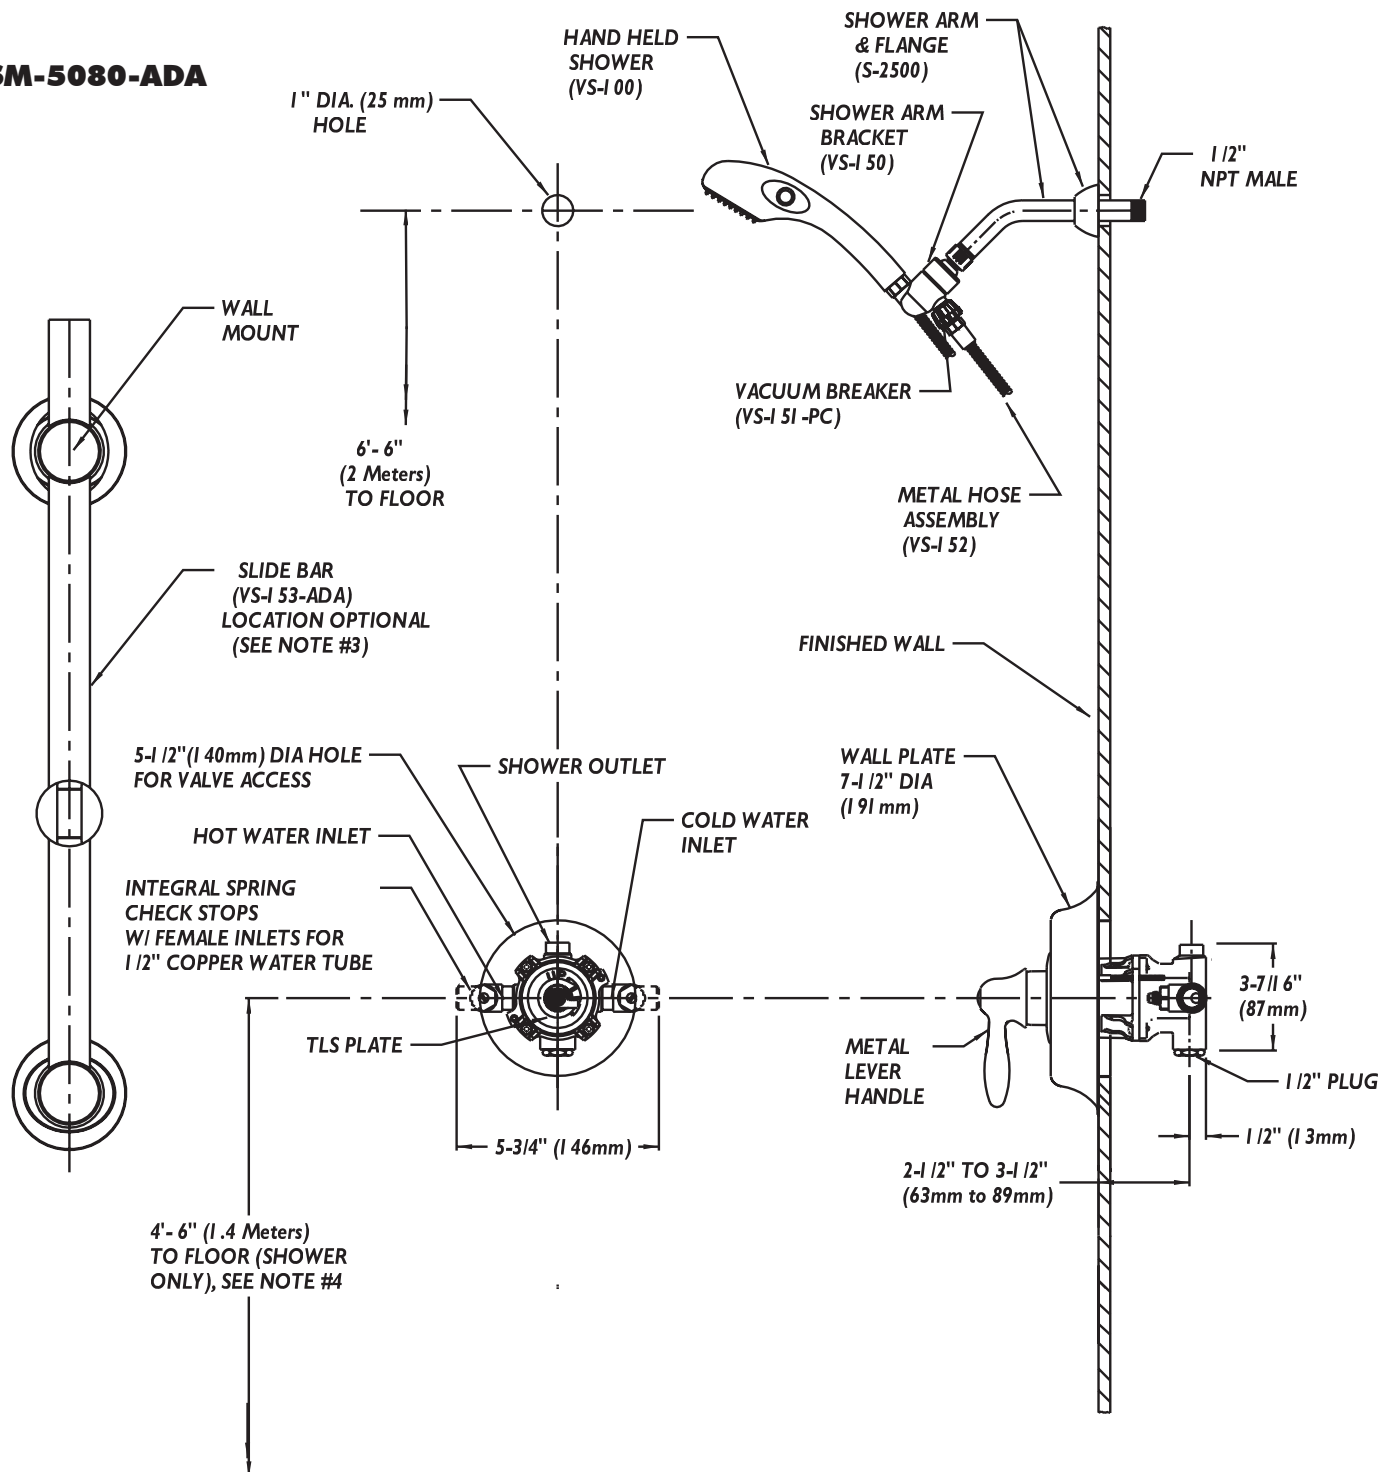

Rough-Ins

SM-5080-ADA

NOTE: 1. All dimensions are in inches (millimeters) unless otherwise specified and are subject to change without notice. 2. Unless otherwise specified all inlets and outlets are 1/2" female copper sweat. 3. The location of the slide bar is optional, but restricted by the 60" hose length running from shower arm bracket to hand held shower and note #4. 4. For ICCIANSI A117.1 standard and/or ADA accessibility guidelines for building and facilities (ADAAG) for installation locations and required dimensions based on your specific shower configuration.