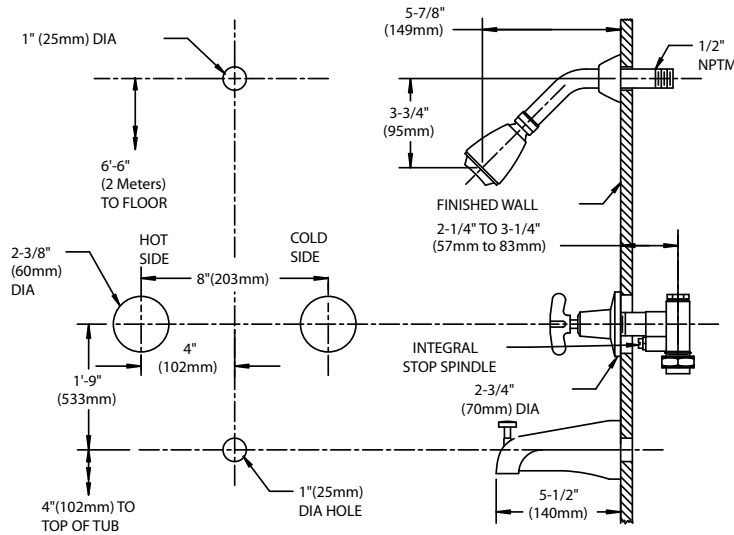

S-2270-AF Cosmopolitan showerhead with flow control device reduces flow to 2.5 gpm/9.46 lpm maximum to meet existing ASME A112.18.1/CSA B125.1 standard. S-2500 shower arm and wall flange. S-1556 diverter tub spout.

SC-1191

Bath filler with S-1554 tub spout.

OPTIONS

SUFFIX	DESCRIPTION
--------	-------------

- | | |
|------------------------------|------------------------------------|
| <input type="checkbox"/> D75 | Diamond 75 escutcheons and handles |
|------------------------------|------------------------------------|

OPTIONS

SUFFIX	DESCRIPTION
--------	-------------

- | | |
|-----------------------------|-----------------------|
| <input type="checkbox"/> CO | Center only with trim |
|-----------------------------|-----------------------|

This space for Architect/Engineer approval.

ROUGH-INS

SC-1131-AF

SC-1151-AF

SC-1191

NOTE: Unless otherwise specified, all inlets and outlets are 1/2" NPTF. Tub outlet is 3/4" NPTF. Unless otherwise specified, all dimensions are in inches and are subject to change without notice.