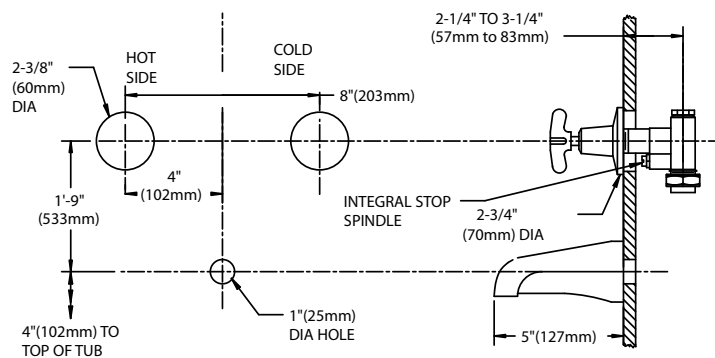

This space for Architect/Engineer approval.

ROUGH-INS

SC-1131-AF

SC-1151-AF

SC-1191

NOTE: Unless otherwise specified, all inlets and outlets are 1/2" NPTF. Tub outlet is 3/4" NPTF. Unless otherwise specified, all dimensions are in inches and are subject to change without notice.