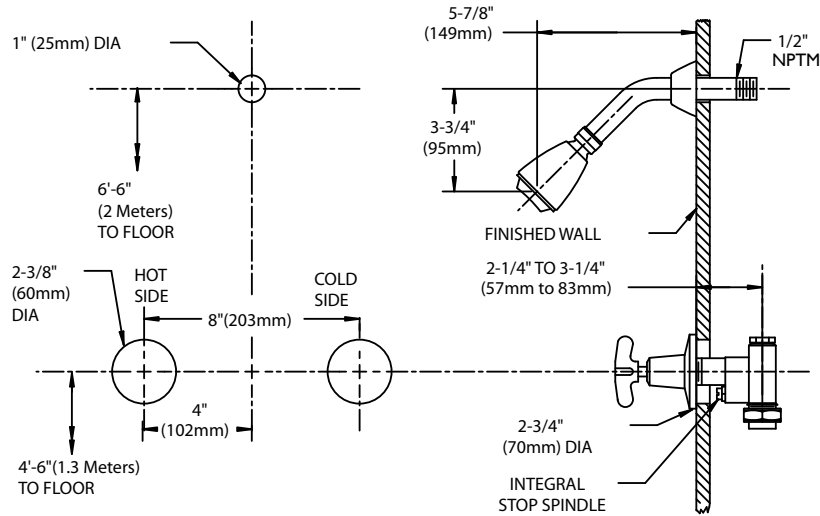

S-2270-AF Cosmopolitan showerhead with flow control device reduces flow to 2.5 gpm/9.46 lpm maximum to meet existing ASME A112.18.1/CSA B125.1 standard. S-2500 shower arm and wall flange. S-1556 diverter tub spout.

SC-1191

Bath filler with S-1554 tub spout.

OPTIONS

SUFFIX	DESCRIPTION
--------	-------------

- | | |
|------------------------------|------------------------------------|
| <input type="checkbox"/> D75 | Diamond 75 escutcheons and handles |
|------------------------------|------------------------------------|

OPTIONS

SUFFIX	DESCRIPTION
--------	-------------

- | | |
|-----------------------------|-----------------------|
| <input type="checkbox"/> CO | Center only with trim |
|-----------------------------|-----------------------|

This space for Architect/Engineer approval.

ROUGH-INS

SC-1131-AF

SC-1151-AF

SC-1191

NOTE: Unless otherwise specified, all inlets and outlets are 1/2" NPTF. Tub outlet is 3/4" NPTF. Unless otherwise specified, all dimensions are in inches and are subject to change without notice.