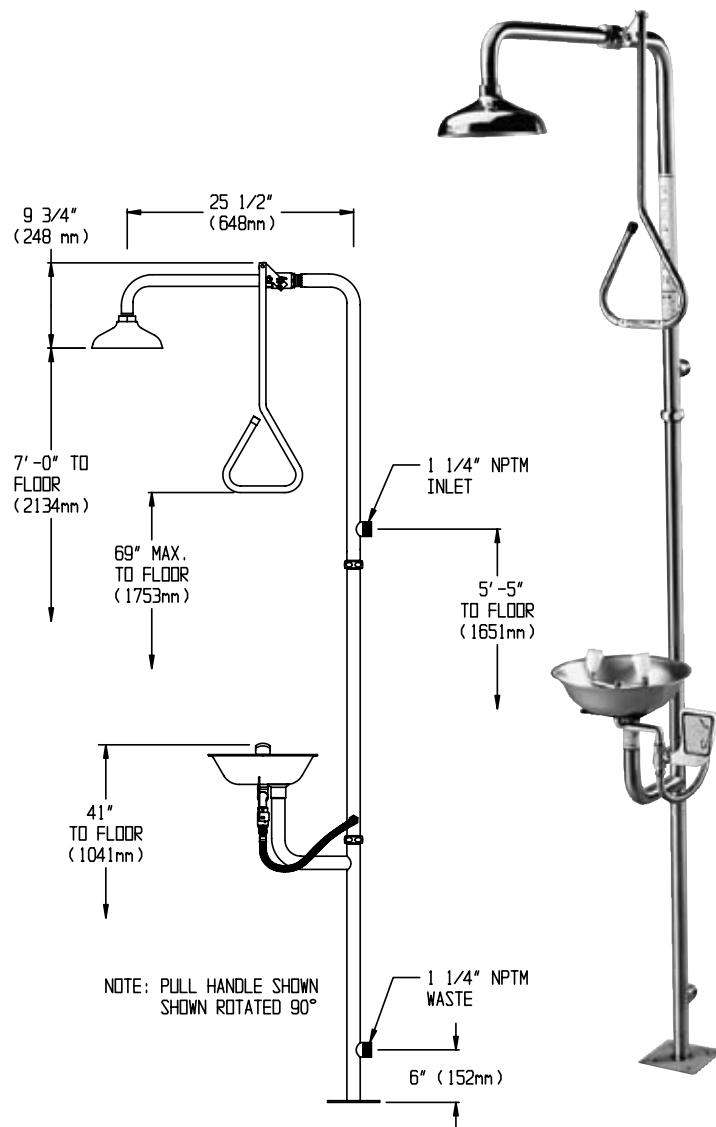

SPEAKMAN®

SE-625-SS

COMBINATION SHOWER & EYE/FACE WASH

DESCRIPTION

The SE-625-SS Safe-T-Zone® features the SE-490-SS eye/face wash with dual spray outlets, flip-top dust covers and all stainless steel bowl combined on an all stainless steel stanchion with an impeller action deluge showerhead which is activated by a stainless steel pull rod.

SPECIFICATIONS

Showerhead: 8" diameter stainless steel

Flow Control: Internal 20 gpm regulator

Valve: 1" NPT female stainless steel.

Full flow stay open ball valve

Activator: Stainless steel triangular pull rod

Stanchion: 1½" Stainless steel, 18 gauge tubing.

Inlet & Waste: 1¼" NPT female

Finish: Stainless steel

Performance: 20 gpm @ 30 psi

EYE/FACE WASH: SE-490-SS

Bowl: 300 series stainless steel

Spray Heads: (2) stainless steel with plastic dust covers

Valve: ½" NPT stainless steel full flow stay open ball valve

Activator: Stainless steel push handle

Inlet: ½" NPT female

Performance: 3.8 gpm @ 30 psi

Compliance: ANSI Z358.1

Universal Emergency Sign Included

OPTIONS

- ☐ HFO Hand/Foot operation
- ☐ FPV Freeze protection valve
- ☐ SPV Scald protection valve
- ☐ FLW Flow switch
- ☐ HS Hand-held spray
- ☐ TS Top supply

Job Name _____
Location _____
Architect/Engineer _____
Sales Representative _____
Wholesaler _____
Date _____ Model # _____