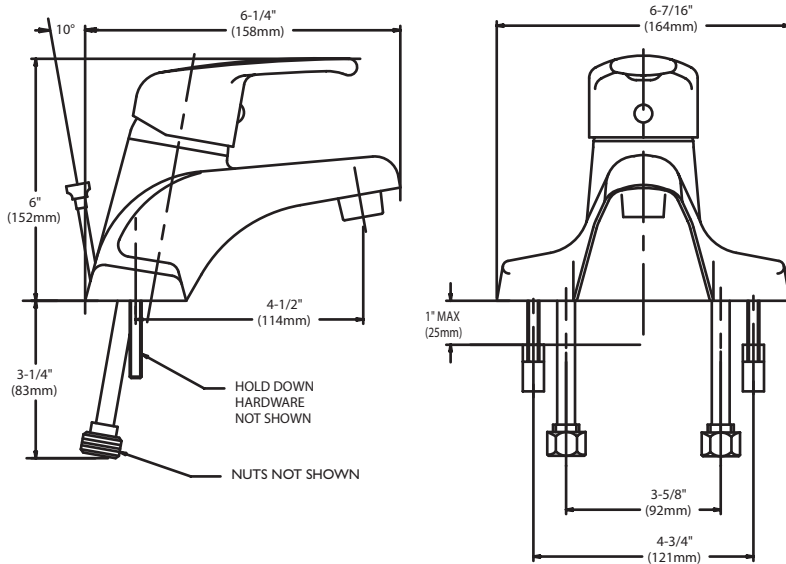

Rough-Ins

S-3552

Pop-Up Drain

S-3562-LD

S-3552 S-3562-LD

NOTE: All dimensions are in inches (millimeters) unless otherwise specified and are subject to change without notice. Lavatory inlets are sized for coupling connections. Unless otherwise specified, all inlets are 1/2" NPSM.