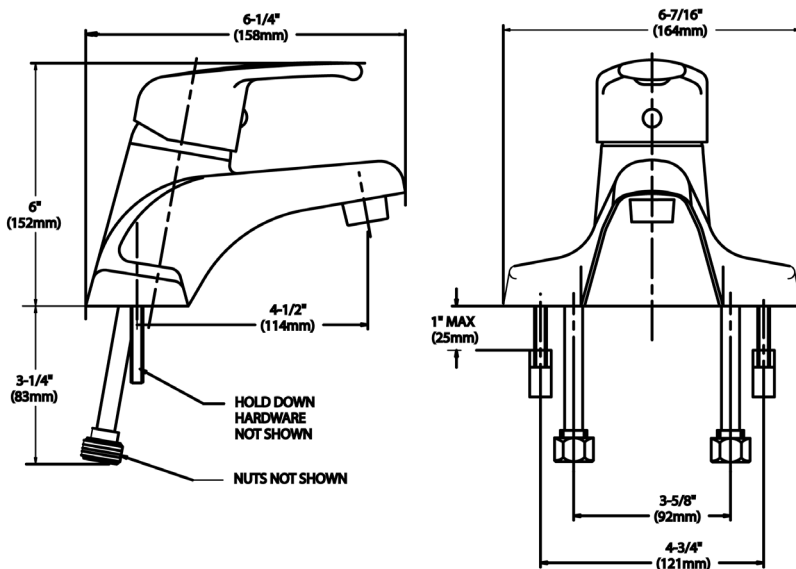

Rough-Ins

S-3552

Pop-Up Drain

S-3562-LD

S-3552 S-3562-LD

NOTE: All dimensions are in inches (millimeters) unless otherwise specified and are subject to change without notice. Lavatory inlets are sized for coupling connections. Unless otherwise specified, all inlets are 1/2" NPSM.