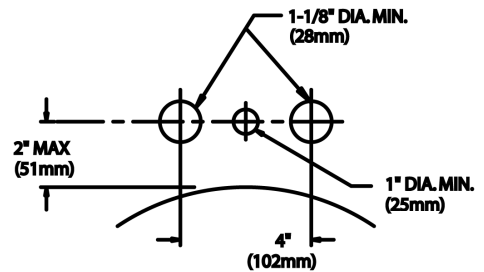

Rough-Ins

S-3552

Pop-Up Drain

S-3562-LD

S-3552 S-3562-LD

NOTE: All dimensions are in inches (millimeters) unless otherwise specified and are subject to change without notice. Lavatory inlets are sized for coupling connections. Unless otherwise specified, all inlets are 1/2" NPSM.