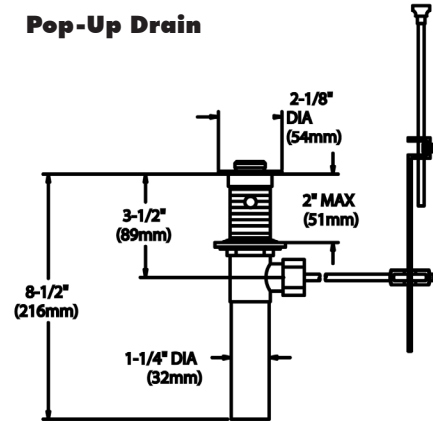

Rough-Ins

S-3552

Pop-Up Drain

S-3562-LD

S-3552 S-3562-LD

NOTE: All dimensions are in inches (millimeters) unless otherwise specified and are subject to change without notice. Lavatory inlets are sized for coupling connections. Unless otherwise specified, all inlets are 1/2" NPSM.