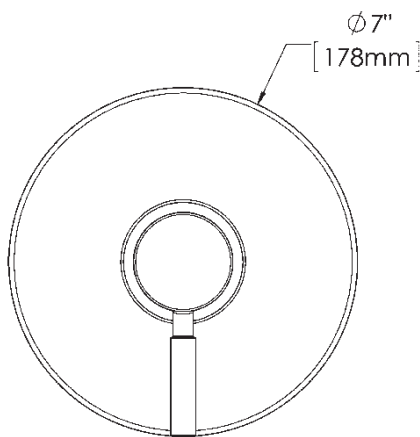

THIS SPACE FOR ARCHITECT/ENGINEER APPROVAL.

SPEAKMAN®

400 ANCHOR MILL ROAD | NEW CASTLE, DE 19720
P: 800-537-2107 | F: 800-977-2747
WWW.SPEAKMANCOMPANY.COM

REVISION DATE: MARCH 2013