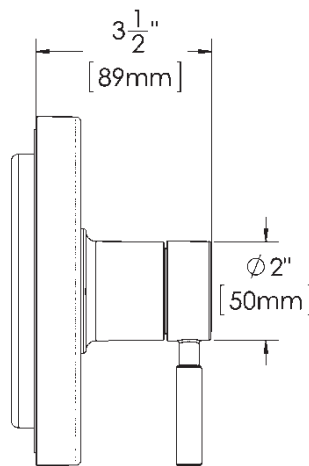

THIS SPACE FOR ARCHITECT/ENGINEER APPROVAL.

SPEAKMAN®

400 ANCHOR MILL ROAD | NEW CASTLE, DE 19720
P: 800-537-2107 | F: 800-977-2747
WWW.SPEAKMANCOMPANY.COM

REVISION DATE: MARCH 2013