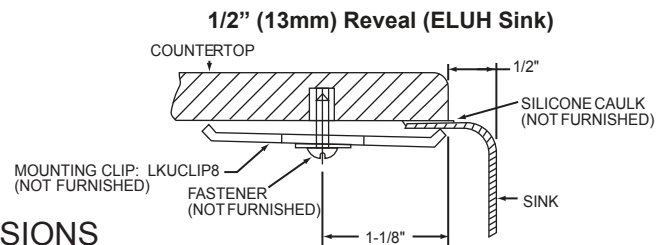

SINK DIMENSIONS*

Model Number	Overall		Inside Bowl			Cutout in Countertop	Minimum Cabinet Size
	L	W	L	W	D		
ELUHR2014L	20 (508mm)	14 (356mm)	11-1/2 (292mm)	11-1/2 (292mm)	6-3/8 (162mm)	See Template **	27 (686mm)
ELUHR2014R	20 (508mm)	14 (356mm)	11-1/2 (292mm)	11-1/2 (292mm)	6-3/8 (162mm)		27 (686mm)
ELUHR201435L	20 (508mm)	14 (356mm)	11-1/2 (292mm)	11-1/2 (292mm)	6-3/8 (162mm)		27 (686mm)
ELUHR201435R	20 (508mm)	14 (356mm)	11-1/2 (292mm)	11-1/2 (292mm)	6-3/8 (162mm)		27 (686mm)

*Length is left to right. Width is front to back.

**Template is packed with every sink.

Installation Profile of ELUH Single Bowl Model
The template provided with each ELUH sink provides the only type of installation recommended by Elkay.

SEE OTHER SIDE FOR PRODUCT DIMENSIONS