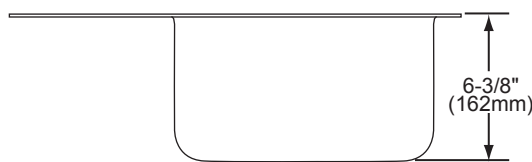

Model ELUHR201435R Illustrated