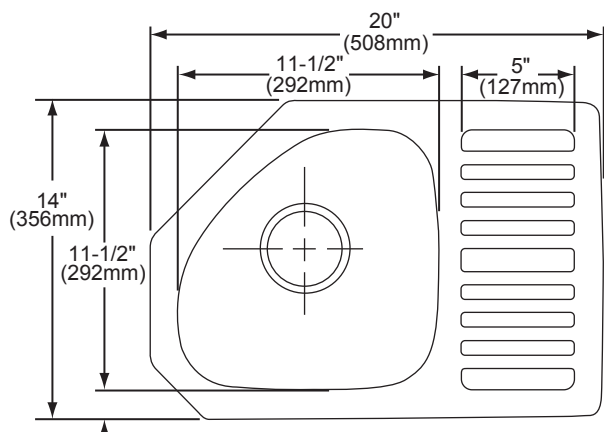

MODEL	SINK	BOTTOM GRID	QTY	DRAIN	QTY
ELUHR2014LDBG	ELUHR2014L	LKWOBG1111SS	1	LK36	1
ELUHR2014RDBG	ELUHR2014R	LKWOBG1111SS	1	LK36	1

SINK DIMENSIONS*

Model Number	Overall		Inside Bowl			Cutout in Countertop	Minimum Cabinet Size
	L	W	L	W	D		
ELUHR2014L	20 (508mm)	14 (356mm)	11-1/2 (292mm)	11-1/2 (292mm)	6-3/8 (162mm)	See Template **	27 (686mm)
ELUHR2014R	20 (508mm)	14 (356mm)	11-1/2 (292mm)	11-1/2 (292mm)	6-3/8 (162mm)		27 (686mm)
ELUHR201435L	20 (508mm)	14 (356mm)	11-1/2 (292mm)	11-1/2 (292mm)	6-3/8 (162mm)		27 (686mm)
ELUHR201435R	20 (508mm)	14 (356mm)	11-1/2 (292mm)	11-1/2 (292mm)	6-3/8 (162mm)		27 (686mm)

*Length is left to right. Width is front to back.

**Template is packed with every sink.

Installation Profile of ELUH Single Bowl Model
The template provided with each ELUH sink provides the only type of installation recommended by Elkay.

Elkay

elkayusa.com

2222 Camden Court
Oak Brook, IL 60523

Printed in U.S.A.
©2010 Elkay

(Rev. 01/10) 1-142C

**The Mystic™ Undermount Single Bowl Sink
Models ELUHR2014 and ELUHR201435 Series**

**ELKAY®
SPECIFICATIONS**

Model ELUHR201435L Illustrated

Model ELUHR201435R Illustrated