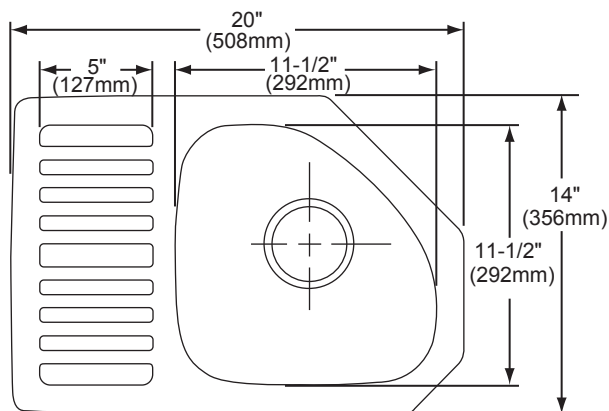

MODEL	SINK	BOTTOM GRID	QTY	DRAIN	QTY
ELUHR2014LDBG	ELUHR2014L	LKWOBG1111SS	1	LK36	1
ELUHR2014RDBG	ELUHR2014R	LKWOBG1111SS	1	LK36	1

SINK DIMENSIONS*

Model Number	Overall		Inside Bowl			Cutout in Countertop	Minimum Cabinet Size
	L	W	L	W	D		
ELUHR2014L	20 (508mm)	14 (356mm)	11-1/2 (292mm)	11-1/2 (292mm)	6-3/8 (162mm)	See Template **	27 (686mm)
ELUHR2014R	20 (508mm)	14 (356mm)	11-1/2 (292mm)	11-1/2 (292mm)	6-3/8 (162mm)		27 (686mm)
ELUHR201435L	20 (508mm)	14 (356mm)	11-1/2 (292mm)	11-1/2 (292mm)	6-3/8 (162mm)		27 (686mm)
ELUHR201435R	20 (508mm)	14 (356mm)	11-1/2 (292mm)	11-1/2 (292mm)	6-3/8 (162mm)		27 (686mm)

*Length is left to right. Width is front to back.

**Template is packed with every sink.

Installation Profile of ELUH Single Bowl Model
The template provided with each ELUH sink provides the only type of installation recommended by Elkay.

Elkay

elkayusa.com

2222 Camden Court
Oak Brook, IL 60523

Printed in U.S.A.
©2010 Elkay

(Rev. 01/10) 1-142C

**The Mystic™ Undermount Single Bowl Sink
Models ELUHR2014 and ELUHR201435 Series**

**ELKAY®
SPECIFICATIONS**

Model ELUHR201435L Illustrated

Model ELUHR201435R Illustrated