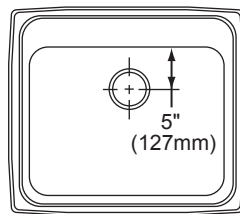

DESIGN FEATURES

LR2219 Bowl Depth: 7-5/8" (194mm)

LRAD2219 Bowl Depth: 5-1/2" (140mm), 6" (152mm) or 6-1/2" (165mm)

LR2219SC and LRAD2219SC Furnished Complete With:

Sink: LR2219 or LRAD2219

Faucet: LK406GN04T4

These sinks are listed by the International Association of Plumbing and Mechanical Officials as meeting the requirements of the Uniform Plumbing Code.

SINK DIMENSIONS*

Model Number	Overall		Inside Bowl			Cutout in Countertop [1 1/2" (38mm) Radius Corners]		Minimum Cabinet Size
	L	W	L	W	D	L	W	
	A	B	C	D	E	L	W	
LR2219	22 (559mm)	19 1/2 (495mm)	18 (457mm)	14 (356mm)	7 5/8 (194mm)	21 3/8 (543mm)	18 7/8 (479mm)	27 (686mm)
LRAD2219	22 (559mm)	19 1/2 (495mm)	18 (457mm)	14 (356mm)	**	21 3/8 (543mm)	18 7/8 (479mm)	27 (686mm)

*Length is left to right. Width is front to back.

**Available in 5 1/2", 6" and 6 1/2" depths. Please consult your sales representative for other depths or modifications.

Off-Centered Rear
LRAD Models

THIS PRODUCT, AS CONSTRUCTED IS SUBJECT TO INTERPRETATION OF A.D.A. REQUIREMENTS. THE UNOBSTRUCTED KNEE SPACE REQUIRED TO SATISFY A.D.A. STANDARDS MAY NOT BE DESIRABLE.