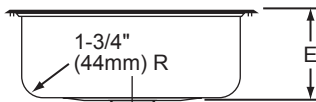

These sinks are listed by the International Association of Plumbing and Mechanical Officials as meeting the requirements of the Uniform Plumbing Code.

SINK DIMENSIONS*

Model Number	Overall		Inside Bowl			Cutout in Countertop [1 1/2" (38mm) Radius Corners]		Minimum Cabinet Size
	L	W	L	W	D	L	W	
	A	B	C	D	E	L	W	
LR2219	22 (559mm)	19 1/2 (495mm)	18 (457mm)	14 (356mm)	7 5/8 (194mm)	21 3/8 (543mm)	18 7/8 (479mm)	27 (686mm)
LRAD2219	22 (559mm)	19 1/2 (495mm)	18 (457mm)	14 (356mm)	**	21 3/8 (543mm)	18 7/8 (479mm)	27 (686mm)

*Length is left to right. Width is front to back.

**Available in 5 1/2", 6" and 6 1/2" depths. Please consult your sales representative for other depths or modifications.

Off-Centered Rear
LRAD Models

THIS PRODUCT, AS CONSTRUCTED IS SUBJECT TO INTERPRETATION OF A.D.A. REQUIREMENTS. THE UNOBSTRUCTED KNEE SPACE REQUIRED TO SATISFY A.D.A. STANDARDS MAY NOT BE DESIRABLE.