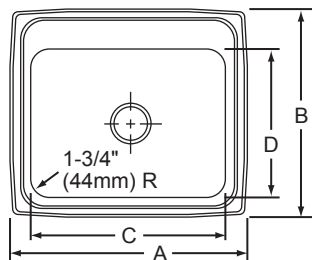

DESIGN FEATURES

LR2219 Bowl Depth: 7-5/8" (194mm)

LRAD2219 Bowl Depth: 5-1/2" (140mm), 6" (152mm) or 6-1/2" (165mm)

LR2219SC and LRAD2219SC Furnished Complete With:

Sink: LR2219 or LRAD2219

Faucet: LK406GN04T4

These sinks are listed by the International Association of Plumbing and Mechanical Officials as meeting the requirements of the Uniform Plumbing Code.

SINK DIMENSIONS*

Model Number	Overall		Inside Bowl			Cutout in Countertop [1 1/2" (38mm) Radius Corners]		Minimum Cabinet Size
	L	W	L	W	D	L	W	
	A	B	C	D	E	L	W	
LR2219	22 (559mm)	19 1/2 (495mm)	18 (457mm)	14 (356mm)	7 5/8 (194mm)	21 3/8 (543mm)	18 7/8 (479mm)	27 (686mm)
LRAD2219	22 (559mm)	19 1/2 (495mm)	18 (457mm)	14 (356mm)	**	21 3/8 (543mm)	18 7/8 (479mm)	27 (686mm)

*Length is left to right. Width is front to back.

**Available in 5 1/2", 6" and 6 1/2" depths. Please consult your sales representative for other depths or modifications.

Off-Centered Rear
LRAD Models

THIS PRODUCT, AS CONSTRUCTED IS SUBJECT TO INTERPRETATION OF A.D.A. REQUIREMENTS. THE UNOBSTRUCTED KNEE SPACE REQUIRED TO SATISFY A.D.A. STANDARDS MAY NOT BE DESIRABLE.