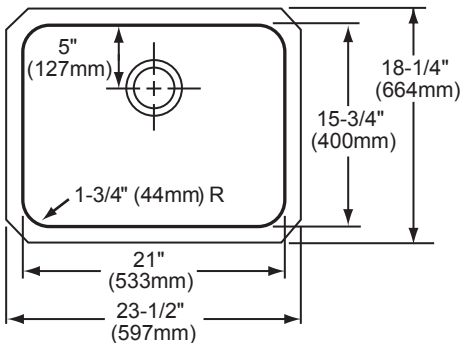

Bowl Depth: 7-1/2" (191mm) (ELUHE2115), 10" (254mm) (ELUHE211510).

Coved Corners: 1-3/4" (44mm) vertical and horizontal radius.
Finish: Exposed surfaces are polished to a Bright Euro Highlighted finish.

Mounting Clip: LKUCLIP8

SINK DIMENSIONS*

Model Number	Overall		Inside Bowl			Cutout in Countertop	Minimum Cabinet Size
	L	W	L	W	D		
ELUHE2115	23-1/2 (597mm)	18-1/4 (464mm)	21 (533mm)	15-3/4 (400mm)	7-1/2 (191mm)	See Template**	27 (686mm)
ELUHE211510	23-1/2 (597mm)	18-1/4 (464mm)	21 (533mm)	15-3/4 (400mm)	10 (254mm)		27 (686mm)

*Length is left to right. Width is front to back.

**Template is packed with every sink.

Installation Profile of ELUHE Single Bowl Models

The template provided with each ELUHE sink provides the only type of installation recommended by Elkay.