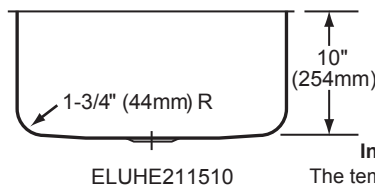

Bowl Depth: 7-1/2" (191mm) (ELUHE2115), 10" (254mm) (ELUHE211510).

Coved Corners: 1-3/4" (44mm) vertical and horizontal radius.
Finish: Exposed surfaces are polished to a Bright Euro Highlighted finish.

Mounting Clip: LKUCLIP8

SINK DIMENSIONS*

Model Number	Overall		Inside Bowl			Cutout in Countertop	Minimum Cabinet Size
	L	W	L	W	D		
ELUHE2115	23-1/2 (597mm)	18-1/4 (464mm)	21 (533mm)	15-3/4 (400mm)	7-1/2 (191mm)	See Template**	27 (686mm)
ELUHE211510	23-1/2 (597mm)	18-1/4 (464mm)	21 (533mm)	15-3/4 (400mm)	10 (254mm)		27 (686mm)

*Length is left to right. Width is front to back.

**Template is packed with every sink.

Installation Profile of ELUHE Single Bowl Models

The template provided with each ELUHE sink provides the only type of installation recommended by Elkay.