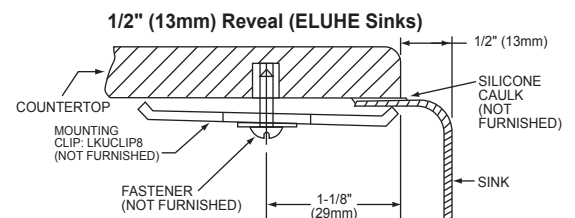

Bowl Depth: 7-1/2" (191mm) (ELUHE2115), 10" (254mm) (ELUHE211510).

Coved Corners: 1-3/4" (44mm) vertical and horizontal radius.
Finish: Exposed surfaces are polished to a Bright Euro Highlighted finish.

Mounting Clip: LKUCLIP8

SINK DIMENSIONS*

Model Number	Overall		Inside Bowl			Cutout in Countertop	Minimum Cabinet Size
	L	W	L	W	D		
ELUHE2115	23-1/2 (597mm)	18-1/4 (464mm)	21 (533mm)	15-3/4 (400mm)	7-1/2 (191mm)	See Template**	27 (686mm)
ELUHE211510	23-1/2 (597mm)	18-1/4 (464mm)	21 (533mm)	15-3/4 (400mm)	10 (254mm)		27 (686mm)

*Length is left to right. Width is front to back.

**Template is packed with every sink.

Installation Profile of ELUHE Single Bowl Models

The template provided with each ELUHE sink provides the only type of installation recommended by Elkay.