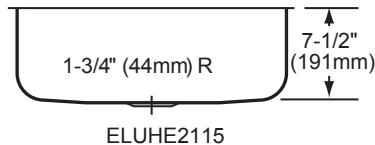

Bowl Depth: 7-1/2" (191mm) (ELUHE2115), 10" (254mm) (ELUHE211510).

Coved Corners: 1-3/4" (44mm) vertical and horizontal radius.
Finish: Exposed surfaces are polished to a Bright Euro Highlighted finish.

Mounting Clip: LKUCLIP8

SINK DIMENSIONS*

Model Number	Overall		Inside Bowl			Cutout in Countertop	Minimum Cabinet Size
	L	W	L	W	D		
ELUHE2115	23-1/2 (597mm)	18-1/4 (464mm)	21 (533mm)	15-3/4 (400mm)	7-1/2 (191mm)	See Template**	27 (686mm)
ELUHE211510	23-1/2 (597mm)	18-1/4 (464mm)	21 (533mm)	15-3/4 (400mm)	10 (254mm)		27 (686mm)

*Length is left to right. Width is front to back.

**Template is packed with every sink.

Installation Profile of ELUHE Single Bowl Models

The template provided with each ELUHE sink provides the only type of installation recommended by Elkay.