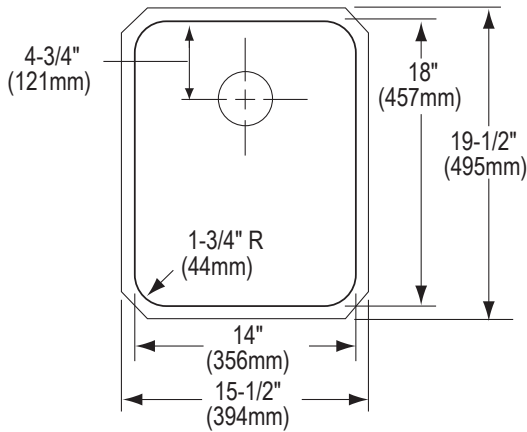

DESIGN FEATURES

Bowl Depth: 7-7/8" (200mm), Overall depth: 9-3/8" (238mm) (ELU[H]1418)
10" (254mm), Overall depth: 11-1/2" (293mm)(ELU[H]141810).

Coved Corners: 1-3/4" (44mm) vertical and horizontal radius.

SINK DIMENSIONS*

Model Number	Overall			Inside Bowl			Cutout in Countertop	Minimum Cabinet Size
	L	W	D	L	W	D		
ELU1418PD	15-1/2 (394mm)	19-1/2 (495mm)	9-3/8 (238mm)	14 (356mm)	18 (457mm)	7-7/8 (200mm)	See Template**	21 (533mm)
ELU141810PD	15-1/2 (394mm)	19-1/2 (495mm)	11-1/2 (292mm)	14 (356mm)	18 (457mm)	10 (254mm)		21 (533mm)
ELUH1418PD	16-1/2 (419mm)	20-1/2 (521mm)	9-3/8 (238mm)	14 (356mm)	18 (457mm)	7-7/8 (200mm)		21 (533mm)
ELUH141810PD	16-1/2 (419mm)	20-1/2 (521mm)	11-1/2 (292mm)	14 (356mm)	18 (457mm)	10 (254mm)		21 (533mm)

*Length is left to right. Width is front to back.

**Template #74180160 (ELU1418(10)) or #74180246 (ELUH1418(10)) is packed with every sink.

Model ELU1418PD Illustrated

Model ELUH1418PD Illustrated

Model ELU141810PD Illustrated

Model ELUH141810PD Illustrated

Installation Profile 1/8" (3mm) Overhang (ELU Sink)

Designed to affix to the underside of any solid surface countertop.

Installation Profile 1/2" (13mm) Reveal (ELUH Sink)

in sink erator[®]