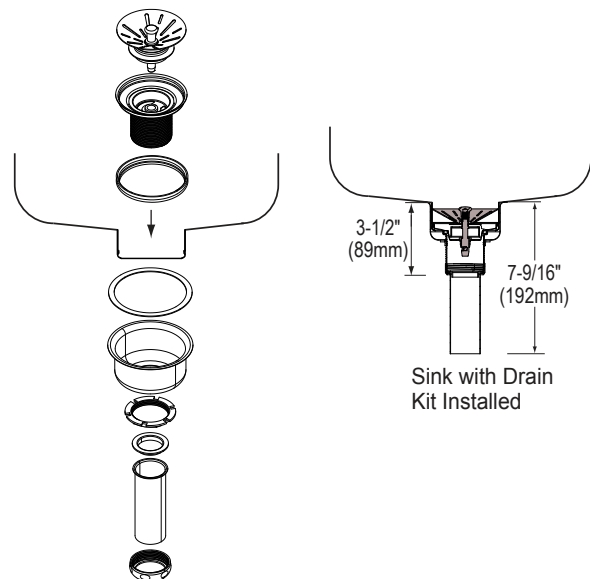

DESIGN FEATURES

Bowl Depth: 7-7/8" (200mm), Overall depth: 9-3/8" (238mm) (ELU[H]1418)
10" (254mm), Overall depth: 11-1/2" (293mm)(ELU[H]141810).

Coved Corners: 1-3/4" (44mm) vertical and horizontal radius.

OPTIONAL ACCESSORIES

Bottom Grid: LKWOBG1418SS

Cutting Boards: CBR1418, CBS1418 (ELUH models only)

Rinsing Baskets: LKWWRB1418SS, LKWERBSS

Utensil Caddy for Rinsing Basket: LKWUCSS

Mounting Clip: LKUCLIP8

In keeping with our policy of continuing product improvement, Elkay reserves the right to change product specifications without notice. Please visit elkayusa.com for most current version of Elkay product specification sheets.

SINK DIMENSIONS*

Model Number	Overall			Inside Bowl			Cutout in Countertop	Minimum Cabinet Size
	L	W	D	L	W	D		
ELU1418PD	15-1/2 (394mm)	19-1/2 (495mm)	9-3/8 (238mm)	14 (356mm)	18 (457mm)	7-7/8 (200mm)	See Template**	21 (533mm)
ELU141810PD	15-1/2 (394mm)	19-1/2 (495mm)	11-1/2 (292mm)	14 (356mm)	18 (457mm)	10 (254mm)		21 (533mm)
ELUH1418PD	16-1/2 (419mm)	20-1/2 (521mm)	9-3/8 (238mm)	14 (356mm)	18 (457mm)	7-7/8 (200mm)		21 (533mm)
ELUH141810PD	16-1/2 (419mm)	20-1/2 (521mm)	11-1/2 (292mm)	14 (356mm)	18 (457mm)	10 (254mm)		21 (533mm)

*Length is left to right. Width is front to back.

**Template #74180160 (ELU1418(10)) or #74180246 (ELUH1418(10)) is packed with every sink.

Model ELU1418PD Illustrated

Model ELUH1418PD Illustrated

Model ELU141810PD Illustrated