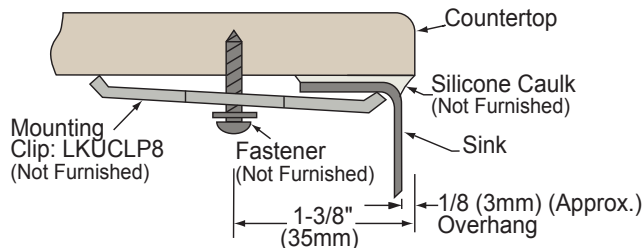

SINK DIMENSIONS*

Model Number	Overall			Inside Bowl			Cutout in Countertop	Minimum Cabinet Size
	L	W	D	L	W	D		
ELU1418PD	15-1/2 (394mm)	19-1/2 (495mm)	9-3/8 (238mm)	14 (356mm)	18 (457mm)	7-7/8 (200mm)	See Template**	21 (533mm)
ELU141810PD	15-1/2 (394mm)	19-1/2 (495mm)	11-1/2 (292mm)	14 (356mm)	18 (457mm)	10 (254mm)		21 (533mm)
ELUH1418PD	16-1/2 (419mm)	20-1/2 (521mm)	9-3/8 (238mm)	14 (356mm)	18 (457mm)	7-7/8 (200mm)		21 (533mm)
ELUH141810PD	16-1/2 (419mm)	20-1/2 (521mm)	11-1/2 (292mm)	14 (356mm)	18 (457mm)	10 (254mm)		21 (533mm)

*Length is left to right. Width is front to back.

**Template #74180160 (ELU1418(10)) or #74180246 (ELUH1418(10)) is packed with every sink.

Model ELU1418PD Illustrated

Model ELUH1418PD Illustrated

Model ELU141810PD Illustrated

Model ELUH141810PD Illustrated

Installation Profile 1/8" (3mm) Overhang (ELU Sink)

Designed to affix to the underside of any solid surface countertop.

Installation Profile 1/2" (13mm) Reveal (ELUH Sink)

in sink erator[®]