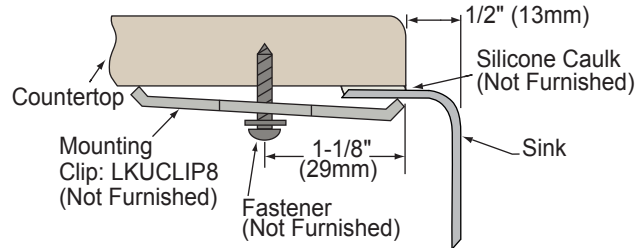

SINK DIMENSIONS*

Model Number	Overall			Inside Bowl			Cutout in Countertop	Minimum Cabinet Size
	L	W	D	L	W	D		
ELU1418PD	15-1/2 (394mm)	19-1/2 (495mm)	9-3/8 (238mm)	14 (356mm)	18 (457mm)	7-7/8 (200mm)	See Template**	21 (533mm)
ELU141810PD	15-1/2 (394mm)	19-1/2 (495mm)	11-1/2 (292mm)	14 (356mm)	18 (457mm)	10 (254mm)		21 (533mm)
ELUH1418PD	16-1/2 (419mm)	20-1/2 (521mm)	9-3/8 (238mm)	14 (356mm)	18 (457mm)	7-7/8 (200mm)		21 (533mm)
ELUH141810PD	16-1/2 (419mm)	20-1/2 (521mm)	11-1/2 (292mm)	14 (356mm)	18 (457mm)	10 (254mm)		21 (533mm)

*Length is left to right. Width is front to back.

**Template #74180160 (ELU1418(10)) or #74180246 (ELUH1418(10)) is packed with every sink.

Model ELU1418PD Illustrated

Model ELUH1418PD Illustrated

Model ELU141810PD Illustrated

Model ELUH141810PD Illustrated

Installation Profile 1/8" (3mm) Overhang (ELU Sink)

Designed to affix to the underside of any solid surface countertop.

Installation Profile 1/2" (13mm) Reveal (ELUH Sink)

in sink erator[®]