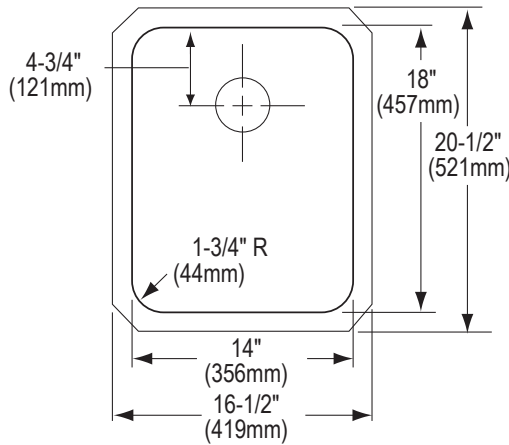

DESIGN FEATURES

Bowl Depth: 7-7/8" (200mm), Overall depth: 9-3/8" (238mm) (ELU[H]1418)
10" (254mm), Overall depth: 11-1/2" (293mm)(ELU[H]141810).

Coved Corners: 1-3/4" (44mm) vertical and horizontal radius.

SINK DIMENSIONS*

Model Number	Overall			Inside Bowl			Cutout in Countertop	Minimum Cabinet Size
	L	W	D	L	W	D		
ELU1418PD	15-1/2 (394mm)	19-1/2 (495mm)	9-3/8 (238mm)	14 (356mm)	18 (457mm)	7-7/8 (200mm)	See Template**	21 (533mm)
ELU141810PD	15-1/2 (394mm)	19-1/2 (495mm)	11-1/2 (292mm)	14 (356mm)	18 (457mm)	10 (254mm)		21 (533mm)
ELUH1418PD	16-1/2 (419mm)	20-1/2 (521mm)	9-3/8 (238mm)	14 (356mm)	18 (457mm)	7-7/8 (200mm)		21 (533mm)
ELUH141810PD	16-1/2 (419mm)	20-1/2 (521mm)	11-1/2 (292mm)	14 (356mm)	18 (457mm)	10 (254mm)		21 (533mm)

*Length is left to right. Width is front to back.

**Template #74180160 (ELU1418(10)) or #74180246 (ELUH1418(10)) is packed with every sink.

Model ELU1418PD Illustrated

Model ELUH1418PD Illustrated

Model ELU141810PD Illustrated

Model ELUH141810PD Illustrated

Installation Profile 1/8" (3mm) Overhang (ELU Sink)

Designed to affix to the underside of any solid surface countertop.

Installation Profile 1/2" (13mm) Reveal (ELUH Sink)

in sink erator[®]