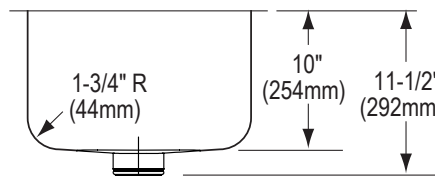

DESIGN FEATURES

Bowl Depth: 7-7/8" (200mm), Overall depth: 9-3/8" (238mm) (ELU[H]1418)
10" (254mm), Overall depth: 11-1/2" (293mm)(ELU[H]141810).

Coved Corners: 1-3/4" (44mm) vertical and horizontal radius.

SINK DIMENSIONS*

Model Number	Overall			Inside Bowl			Cutout in Countertop	Minimum Cabinet Size
	L	W	D	L	W	D		
ELU1418PD	15-1/2 (394mm)	19-1/2 (495mm)	9-3/8 (238mm)	14 (356mm)	18 (457mm)	7-7/8 (200mm)	See Template**	21 (533mm)
ELU141810PD	15-1/2 (394mm)	19-1/2 (495mm)	11-1/2 (292mm)	14 (356mm)	18 (457mm)	10 (254mm)		21 (533mm)
ELUH1418PD	16-1/2 (419mm)	20-1/2 (521mm)	9-3/8 (238mm)	14 (356mm)	18 (457mm)	7-7/8 (200mm)		21 (533mm)
ELUH141810PD	16-1/2 (419mm)	20-1/2 (521mm)	11-1/2 (292mm)	14 (356mm)	18 (457mm)	10 (254mm)		21 (533mm)

*Length is left to right. Width is front to back.

**Template #74180160 (ELU1418(10)) or #74180246 (ELUH1418(10)) is packed with every sink.

Model ELU1418PD Illustrated

Model ELUH1418PD Illustrated

Model ELU141810PD Illustrated

Model ELUH141810PD Illustrated

Installation Profile 1/8" (3mm) Overhang (ELU Sink)

Designed to affix to the underside of any solid surface countertop.

Installation Profile 1/2" (13mm) Reveal (ELUH Sink)

in sink erator[®]