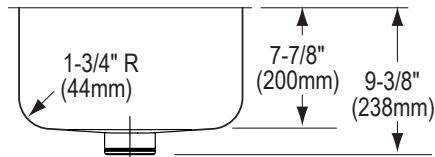

DESIGN FEATURES

Bowl Depth: 7-7/8" (200mm), Overall depth: 9-3/8" (238mm) (ELU[H]1418)
10" (254mm), Overall depth: 11-1/2" (293mm)(ELU[H]141810).

Coved Corners: 1-3/4" (44mm) vertical and horizontal radius.

SINK DIMENSIONS*

Model Number	Overall			Inside Bowl			Cutout in Countertop	Minimum Cabinet Size
	L	W	D	L	W	D		
ELU1418PD	15-1/2 (394mm)	19-1/2 (495mm)	9-3/8 (238mm)	14 (356mm)	18 (457mm)	7-7/8 (200mm)	See Template**	21 (533mm)
ELU141810PD	15-1/2 (394mm)	19-1/2 (495mm)	11-1/2 (292mm)	14 (356mm)	18 (457mm)	10 (254mm)		21 (533mm)
ELUH1418PD	16-1/2 (419mm)	20-1/2 (521mm)	9-3/8 (238mm)	14 (356mm)	18 (457mm)	7-7/8 (200mm)		21 (533mm)
ELUH141810PD	16-1/2 (419mm)	20-1/2 (521mm)	11-1/2 (292mm)	14 (356mm)	18 (457mm)	10 (254mm)		21 (533mm)

*Length is left to right. Width is front to back.

**Template #74180160 (ELU1418(10)) or #74180246 (ELUH1418(10)) is packed with every sink.

Model ELU1418PD Illustrated

Model ELUH1418PD Illustrated

Model ELU141810PD Illustrated