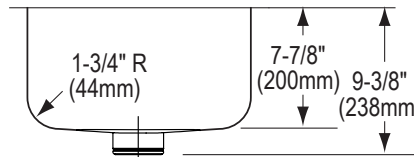

DESIGN FEATURES

Bowl Depth: 7-7/8" (200mm), Overall depth: 9-3/8" (238mm) (ELU[H]1418)
10" (254mm), Overall depth: 11-1/2" (293mm)(ELU[H]141810).

Coved Corners: 1-3/4" (44mm) vertical and horizontal radius.

SINK DIMENSIONS*

Model Number	Overall			Inside Bowl			Cutout in Countertop	Minimum Cabinet Size
	L	W	D	L	W	D		
ELU1418PD	15-1/2 (394mm)	19-1/2 (495mm)	9-3/8 (238mm)	14 (356mm)	18 (457mm)	7-7/8 (200mm)	See Template**	21 (533mm)
ELU141810PD	15-1/2 (394mm)	19-1/2 (495mm)	11-1/2 (292mm)	14 (356mm)	18 (457mm)	10 (254mm)		21 (533mm)
ELUH1418PD	16-1/2 (419mm)	20-1/2 (521mm)	9-3/8 (238mm)	14 (356mm)	18 (457mm)	7-7/8 (200mm)		21 (533mm)
ELUH141810PD	16-1/2 (419mm)	20-1/2 (521mm)	11-1/2 (292mm)	14 (356mm)	18 (457mm)	10 (254mm)		21 (533mm)

*Length is left to right. Width is front to back.

**Template #74180160 (ELU1418(10)) or #74180246 (ELUH1418(10)) is packed with every sink.

Model ELU1418PD Illustrated

Model ELUH1418PD Illustrated

Model ELU141810PD Illustrated