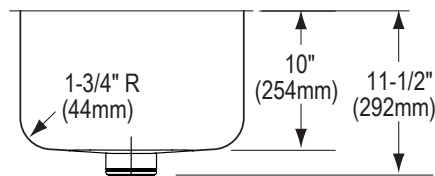

DESIGN FEATURES

Bowl Depth: 7-7/8" (200mm), Overall depth: 9-3/8" (238mm) (ELU[H]1418)
10" (254mm), Overall depth: 11-1/2" (293mm)(ELU[H]141810).

Coved Corners: 1-3/4" (44mm) vertical and horizontal radius.

SINK DIMENSIONS*

Model Number	Overall			Inside Bowl			Cutout in Countertop	Minimum Cabinet Size
	L	W	D	L	W	D		
ELU1418PD	15-1/2 (394mm)	19-1/2 (495mm)	9-3/8 (238mm)	14 (356mm)	18 (457mm)	7-7/8 (200mm)	See Template**	21 (533mm)
ELU141810PD	15-1/2 (394mm)	19-1/2 (495mm)	11-1/2 (292mm)	14 (356mm)	18 (457mm)	10 (254mm)		21 (533mm)
ELUH1418PD	16-1/2 (419mm)	20-1/2 (521mm)	9-3/8 (238mm)	14 (356mm)	18 (457mm)	7-7/8 (200mm)		21 (533mm)
ELUH141810PD	16-1/2 (419mm)	20-1/2 (521mm)	11-1/2 (292mm)	14 (356mm)	18 (457mm)	10 (254mm)		21 (533mm)

*Length is left to right. Width is front to back.

**Template #74180160 (ELU1418(10)) or #74180246 (ELUH1418(10)) is packed with every sink.

Model ELU1418PD Illustrated

Model ELUH1418PD Illustrated

Model ELU141810PD Illustrated

Model ELUH141810PD Illustrated

Installation Profile 1/8" (3mm) Overhang (ELU Sink)

Designed to affix to the underside of any solid surface countertop.

Installation Profile 1/2" (13mm) Reveal (ELUH Sink)

in sink erator[®]