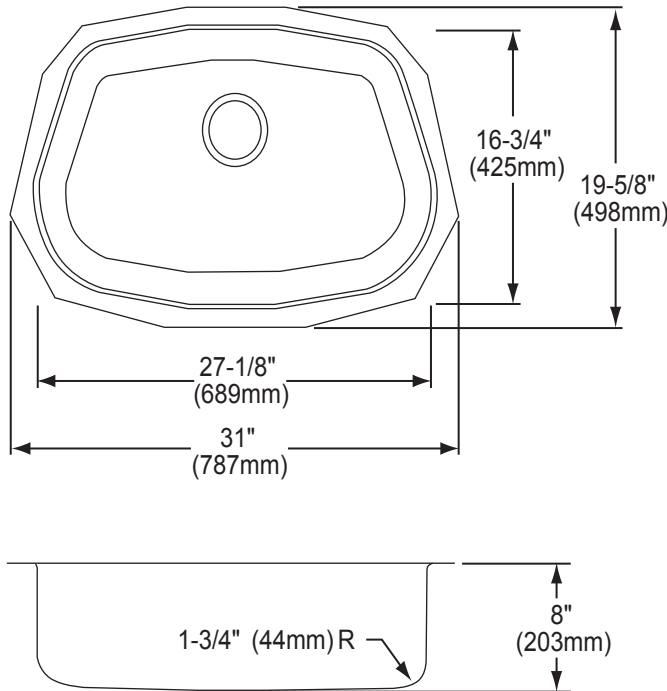

### DESIGN FEATURES

Bowl Depth: 8" (203mm).

Finish: Exposed surfaces are hand polished to a Lustrous

Highlighted Satin finish.

Underside: Fully protected by heavy duty Sound Guard® under-coating designed to reduce condensation and dampen sound.

### SINK DIMENSIONS (INCHES)\*

Model Number	Overall		Inside Bowl			Cutout in Countertop	Minimum Cabinet Size
	L	W	L	W	D		
MYSTIC2717CB	31 (787mm)	19 <sup>5</sup> / <sub>8</sub> (498mm)	27 <sup>1</sup> / <sub>8</sub> (689mm)	16 <sup>3</sup> / <sub>4</sub> (425mm)	8 (203mm)	See Template**	36 (914mm)

\*Length is left to right. Width is front to back.

\*\*Template is packed with every sink.

Model CB2919  
Cutting Board