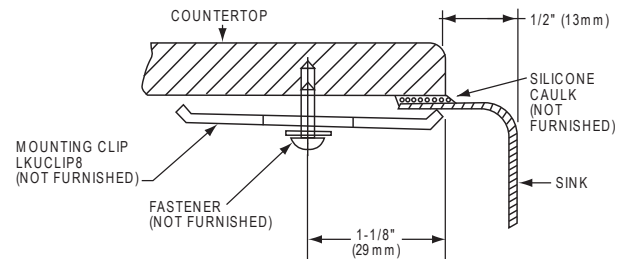

Installation Profile

The template provided with each sink provides the only type of installation recommended by Elkay.