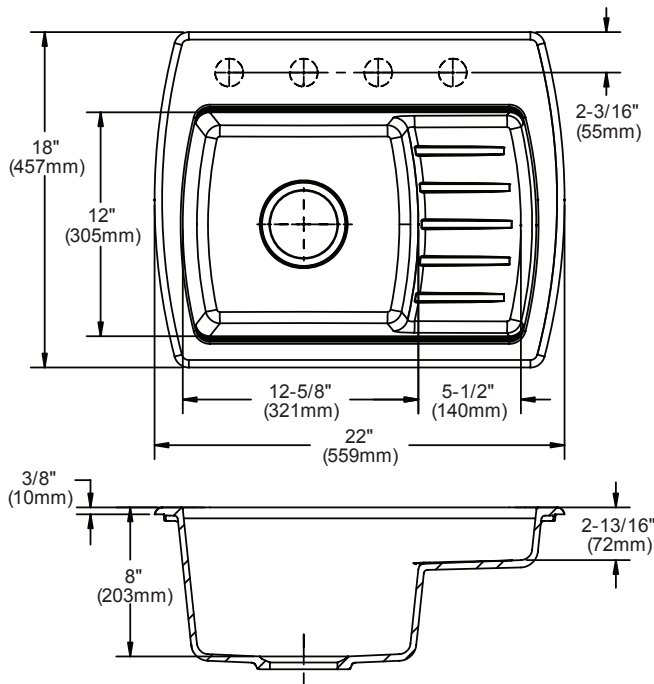

DESIGN FEATURES

Bowl Depth: 8" (203mm).
Rim Height: 3/8" (10mm).
Material: Elkay Quartech.
Color Options with natural accents: Black (BK), Husk (HK), Java (JV) or White (WH).

OTHER

Drain Opening: 3-1/2" (89mm).
Note: Faucet holes are pre-scored for flexible installation. Installer can punch up to 4 faucet holes.
These sinks comply with ANSI Z124.6 and CSA B45-02.

These sinks are listed by the International Association of Plumbing and Mechanical Officials as meeting the requirements of the Uniform Plumbing Code.

SINK DIMENSIONS*

Model Number	Overall		Inside Bowl			Cutout in Countertop Use sink upside down as template and cut 5/16" (8mm) inside sink outline	No. of Pre-scored 1-1/2" (38mm) Dia. Faucet Holes	Minimum Cabinet Size
	L	W	L	W	D			
ELQT2218LBK ELQT2218LWH ELQT2218LHK ELQT2218LJV	22" (559mm)	18" (457mm)	12-5/8" (321mm)	12" (305mm)	8" (203mm)	4	27" (686mm)	

*Length is left to right. Width is front to back.

Model ELQT2218L

In keeping with our policy of continuing product improvement, Elkay reserves the right to change product specifications without notice. Please visit elkayusa.com for most current version of Elkay product specification sheets.

*Length is left to right. Width is front to back.

LKPS913SS

LKVBG1312SS

LKCB913HW