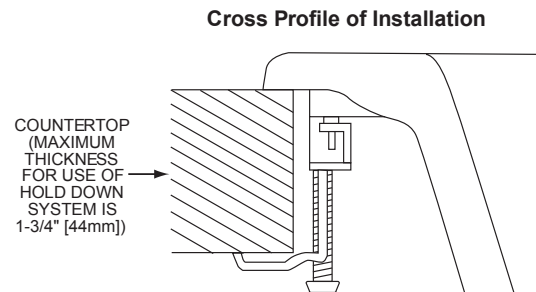

DESIGN FEATURES

Bowl Depth: 8" (203mm).
Rim Height: 3/8" (10mm).
Material: Elkay Quartech.
Color Options with natural accents: Black (BK), Husk (HK), Java (JV) or White (WH).

OTHER

Drain Opening: 3-1/2" (89mm).
Note: Faucet holes are pre-scored for flexible installation. Installer can punch up to 4 faucet holes.
These sinks comply with ANSI Z124.6 and CSA B45-02.

These sinks are listed by the International Association of Plumbing and Mechanical Officials as meeting the requirements of the Uniform Plumbing Code.

SINK DIMENSIONS*

Model Number	Overall		Inside Bowl			Cutout in Countertop Use sink upside down as template and cut 5/16" (8mm) inside sink outline	No. of Pre-scored 1-1/2" (38mm) Dia. Faucet Holes	Minimum Cabinet Size
	L	W	L	W	D			
ELQT2218LBK ELQT2218LWH ELQT2218LHK ELQT2218LJV	22" (559mm)	18" (457mm)	12-5/8" (321mm)	12" (305mm)	8" (203mm)	4	27" (686mm)	

*Length is left to right. Width is front to back.

Model ELQT2218L

In keeping with our policy of continuing product improvement, Elkay reserves the right to change product specifications without notice. Please visit elkayusa.com for most current version of Elkay product specification sheets.