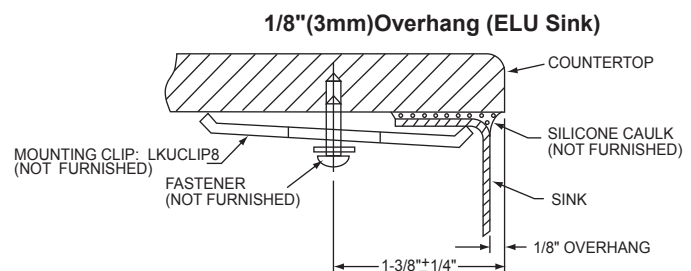

### SINK PACKAGE(S)

MODEL	SINK	BOTTOM GRID	QTY	DRAIN	QTY
ELU2816DBG	ELU2816	LKWOBG2816SS	1	LK99	1
ELU281610DBG	ELU281610	LKWOBG2816SS	1	LK99	1
ELU281612DBG	ELU281612	LKWOBG2816SS	1	LK99	1
ELUH2816DBG	ELUH2816	LKWOBG2816SS	1	LK99	1
ELUH281610DBG	ELUH281610	LKWOBG2816SS	1	LK99	1
ELUH281612DBG	ELUH281612	LKWOBG2816SS	1	LK99	1

### Installation Profile of ELU and ELUH Single Bowl Models

The template provided with each sink provides the only type of installation recommended by Elkay.

SEE OTHER SIDE FOR PRODUCT DIMENSIONS.

In keeping with our policy of continuing product improvement, Elkay reserves the right to change product specifications without notice. Please visit [elkayusa.com](http://elkayusa.com) for most current version of Elkay product specification sheets.