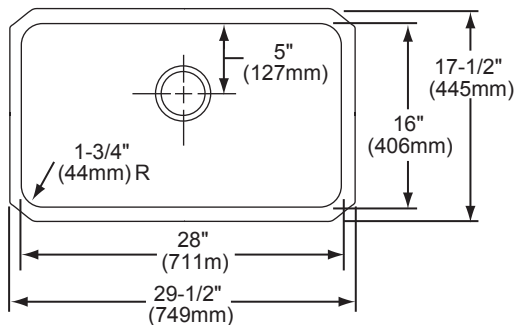

### DESIGN FEATURES

Bowl Depth: 7-1/2" (191mm) (ELU[H]2816), 10" (254mm) (ELU[H]281610), 11-1/2" (292mm) (ELU[H]281612).

Coved Corners: 1-3/4" (44mm) vertical and horizontal radius.

Finish: Exposed surfaces are hand blended to a Lustrous Satin finish.

**ELKAY®  
SPECIFICATIONS**

**SINK DIMENSIONS\***

Model Number	Overall		Inside Each Bowl			Outout in Countertop	Minimum Cabinet Size
	L	W	L	W	D		
ELU2816	29 <sup>1</sup> / <sub>2</sub> (749mm)	17 <sup>1</sup> / <sub>2</sub> (445mm)	28 (711mm)	16 (406mm)	7 <sup>1</sup> / <sub>2</sub> (191mm)	See Template**	33 (838mm)
ELU281610	29 <sup>1</sup> / <sub>2</sub> (749mm)	17 <sup>1</sup> / <sub>2</sub> (445mm)	28 (711mm)	16 (406mm)	10 (254mm)		33 (838mm)
ELU281612	29 <sup>1</sup> / <sub>2</sub> (749mm)	17 <sup>1</sup> / <sub>2</sub> (445mm)	28 (711mm)	16 (406mm)	11 <sup>1</sup> / <sub>2</sub> (292mm)		33 (838mm)
ELUH2816	30 <sup>1</sup> / <sub>2</sub> (775mm)	18 <sup>1</sup> / <sub>2</sub> (470mm)	28 (711mm)	16 (406mm)	7 <sup>1</sup> / <sub>2</sub> (191mm)		36 (914mm)
ELUH281610	30 <sup>1</sup> / <sub>2</sub> (775mm)	18 <sup>1</sup> / <sub>2</sub> (470mm)	28 (711mm)	16 (406mm)	10 (254mm)		36 (914mm)
ELUH281612	30 <sup>1</sup> / <sub>2</sub> (775mm)	18 <sup>1</sup> / <sub>2</sub> (470mm)	28 (711mm)	16 (406mm)	11 <sup>1</sup> / <sub>2</sub> (292mm)		36 (914mm)

\*Length is left to right. Width is front to back.  
\*\*Template is packed with every sink.

Model ELU2816 Series

Model ELUH2816 Series