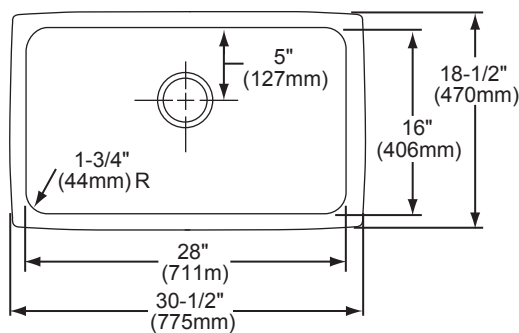

### DESIGN FEATURES

Bowl Depth: 7-1/2" (191mm) (ELU[H]2816), 10" (254mm) (ELU[H]281610), 11-1/2" (292mm) (ELU[H]281612).

Coved Corners: 1-3/4" (44mm) vertical and horizontal radius.

Finish: Exposed surfaces are hand blended to a Lustrous Satin finish.

**ELKAY®  
SPECIFICATIONS**

**SINK DIMENSIONS\***

Model Number	Overall		Inside Each Bowl			Outout in Countertop	Minimum Cabinet Size
	L	W	L	W	D		
ELU2816	29 <sup>1</sup> / <sub>2</sub> (749mm)	17 <sup>1</sup> / <sub>2</sub> (445mm)	28 (711mm)	16 (406mm)	7 <sup>1</sup> / <sub>2</sub> (191mm)	See Template**	33 (838mm)
ELU281610	29 <sup>1</sup> / <sub>2</sub> (749mm)	17 <sup>1</sup> / <sub>2</sub> (445mm)	28 (711mm)	16 (406mm)	10 (254mm)		33 (838mm)
ELU281612	29 <sup>1</sup> / <sub>2</sub> (749mm)	17 <sup>1</sup> / <sub>2</sub> (445mm)	28 (711mm)	16 (406mm)	11 <sup>1</sup> / <sub>2</sub> (292mm)		33 (838mm)
ELUH2816	30 <sup>1</sup> / <sub>2</sub> (775mm)	18 <sup>1</sup> / <sub>2</sub> (470mm)	28 (711mm)	16 (406mm)	7 <sup>1</sup> / <sub>2</sub> (191mm)		36 (914mm)
ELUH281610	30 <sup>1</sup> / <sub>2</sub> (775mm)	18 <sup>1</sup> / <sub>2</sub> (470mm)	28 (711mm)	16 (406mm)	10 (254mm)		36 (914mm)
ELUH281612	30 <sup>1</sup> / <sub>2</sub> (775mm)	18 <sup>1</sup> / <sub>2</sub> (470mm)	28 (711mm)	16 (406mm)	11 <sup>1</sup> / <sub>2</sub> (292mm)		36 (914mm)

\*Length is left to right. Width is front to back.  
\*\*Template is packed with every sink.

Model ELU2816 Series

Model ELUH2816 Series