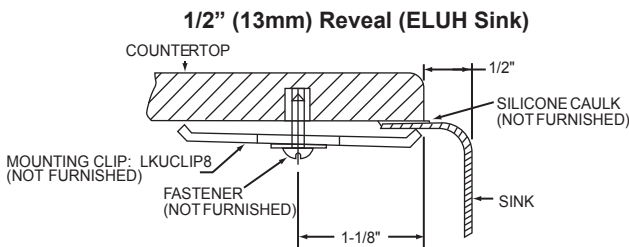

### DESIGN FEATURES

Bowl Depth: 7-1/2" (191mm) (ELU[H]2816), 10" (254mm) (ELU[H]281610), 11-1/2" (292mm) (ELU[H]281612).

Coved Corners: 1-3/4" (44mm) vertical and horizontal radius.

Finish: Exposed surfaces are hand blended to a Lustrous Satin finish.

### SINK PACKAGE(S)

MODEL	SINK	BOTTOM GRID	QTY	DRAIN	QTY
ELU2816DBG	ELU2816	LKWOBG2816SS	1	LK99	1
ELU281610DBG	ELU281610	LKWOBG2816SS	1	LK99	1
ELU281612DBG	ELU281612	LKWOBG2816SS	1	LK99	1
ELUH2816DBG	ELUH2816	LKWOBG2816SS	1	LK99	1
ELUH281610DBG	ELUH281610	LKWOBG2816SS	1	LK99	1
ELUH281612DBG	ELUH281612	LKWOBG2816SS	1	LK99	1

### Installation Profile of ELU and ELUH Single Bowl Models

The template provided with each sink provides the only type of installation recommended by Elkay.

SEE OTHER SIDE FOR PRODUCT DIMENSIONS.

In keeping with our policy of continuing product improvement, Elkay reserves the right to change product specifications without notice. Please visit [elkayusa.com](http://elkayusa.com) for most current version of Elkay product specification sheets.