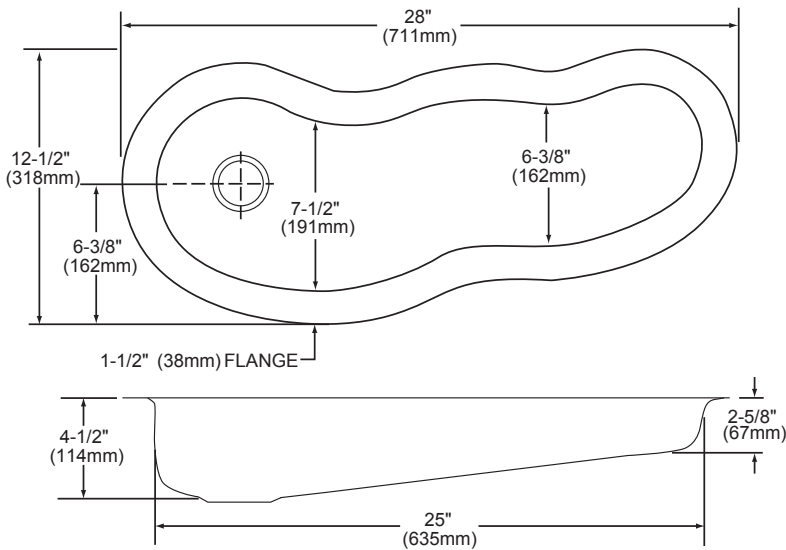

DESIGN FEATURES

Bowl Depth: Sloping from 2-5/8" (67mm) to 4-1/2" (114mm).

Finish: Exposed surfaces are hand polished to a Lustrous Satin finish.

Underside: Fully undercoated to dampen sound and reduce condensation.

These sinks are compliant to ADA and ANSI/ICC A117.1 accessibility requirements when installed according to the requirements outlined in these standards.

Model MYSTIC281235

SINK DIMENSIONS*

Model Number	Overall		Inside Bowl			Drain Opening	Cutout in Countertop	Minimum Cabinet Size
	L	W	L	W	D			
MYSTIC2812	28 (711mm)	12 1/2 (318mm)	25 (635mm)	† 2 5/8 to 4 1/2 (67mm) (114mm)		2 (51mm)	See Template**	33 (838mm)
MYSTIC281235	28 (711mm)	12 1/2 (318mm)	25 (635mm)	† 2 5/8 to 4 1/2 (67mm) (114mm)		3 1/2 (89mm)		33 (838mm)

* Length is left to right. Width is front to back.

**Template 74180363 is packed with every sink.

†See below for an illustration.

Model MYSTIC2812 illustrated

Undermount Application 3/4"(19mm) Reveal

Designed to affix to the underside of any solid surface countertop.

*Length is left to right. Width is front to back.

** Sink must be installed with a 3/4" reveal for cutting board to fit properly.

In keeping with our policy of continuing product improvement, Elkay reserves the right to change product specifications without notice. Please visit elkayusa.com for most current version of Elkay product specification sheets.