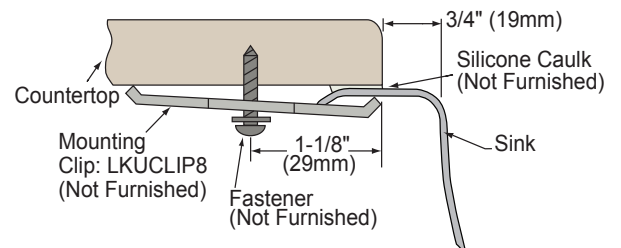

DESIGN FEATURES

Bowl Depth: Sloping from 2-5/8" (67mm) to 4-1/2" (114mm).

Finish: Exposed surfaces are hand polished to a Lustrous Satin finish.

Underside: Fully undercoated to dampen sound and reduce condensation.

These sinks are compliant to ADA and ANSI/ICC A117.1 accessibility requirements when installed according to the requirements outlined in these standards.

Model MYSTIC281235

SINK DIMENSIONS*

Model Number	Overall		Inside Bowl			Drain Opening	Cutout in Countertop	Minimum Cabinet Size
	L	W	L	W	D			
MYSTIC2812	28 (711mm)	12 1/2 (318mm)	25 (635mm)	† 2 5/8 to 4 1/2 (67mm) (114mm)		2 (51mm)	See Template**	33 (838mm)
MYSTIC281235	28 (711mm)	12 1/2 (318mm)	25 (635mm)	† 2 5/8 to 4 1/2 (67mm) (114mm)		3 1/2 (89mm)		33 (838mm)

* Length is left to right. Width is front to back.

**Template 74180363 is packed with every sink.

†See below for an illustration.

Model MYSTIC2812 illustrated

Undermount Application 3/4"(19mm) Reveal

Designed to affix to the underside of any solid surface countertop.