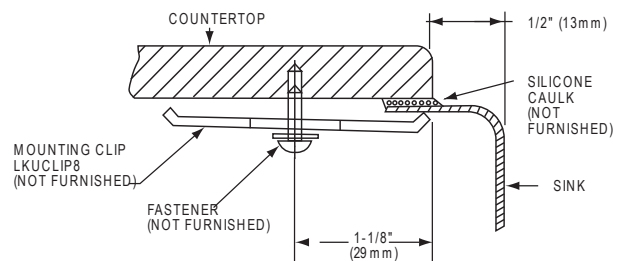

*Length is left to right. Width is front to back.

**Template is packed with every sink.

Model MYSTIC232135DCB illustrated

Installation Profile

The template provided with each sink provides the only type of installation recommended by Elkay.