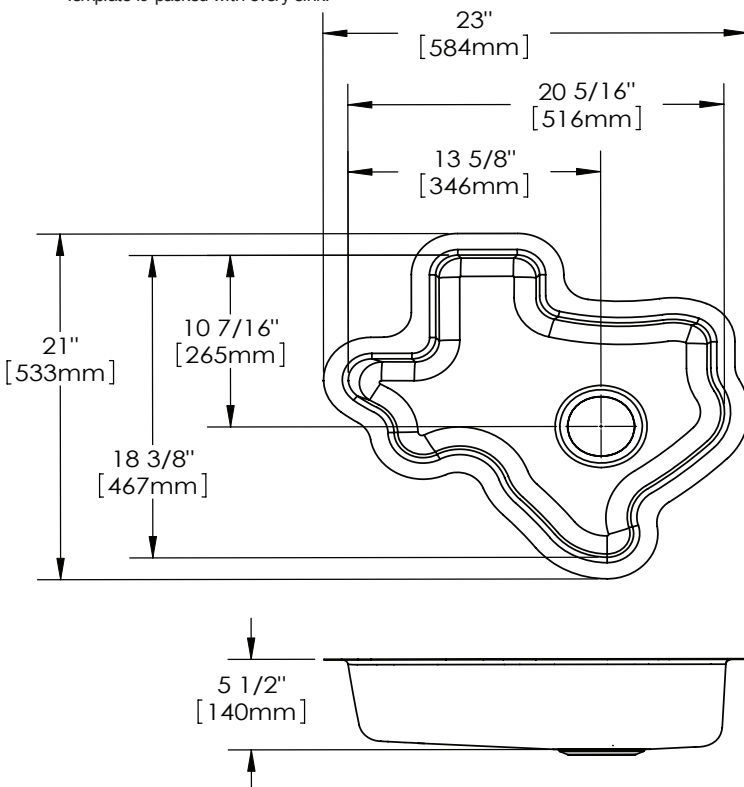

OTHER

Drain Opening: 2" (51mm) (MYSTIC232120DCB),

3 1/2" (89mm) (MYSTIC232135DCB, MYSTIC232135CB)

Note: All Elkay undermount sinks are designed to affix to the underside of any solid surface countertop.

Installation: See illustrated profile below.

These sinks comply with ASME A112.19.3-2008/CSA B45.4-08

Model MYSTIC232120DCB

SINK DIMENSIONS*

Model Number	Overall		Inside Bowl			Cutout in Countertop	Minimum Cabinet Size
	L	W	L	W	D		
MYSTIC232120DCB	23" (584mm)	21" (533mm)	20 5/16" (516mm)	18 3/8" (467mm)	5 1/2" (140mm)	See template**	27" (686mm)
MYSTIC232135DCB	23" (584mm)	21" (533mm)	20 5/16" (516mm)	18 3/8" (467mm)	5 1/2" (140mm)	See template**	27" (686mm)
MYSTIC232135CB	23" (584mm)	21" (533mm)	20 5/16" (516mm)	18 3/8" (467mm)	5 1/2" (140mm)	See template**	27" (686mm)

*Length is left to right. Width is front to back.

**Template is packed with every sink.

Model MYSTIC232135DCB illustrated

Installation Profile

The template provided with each sink provides the only type of installation recommended by Elkay.

*Length is left to right. Width is front to back.

** Sink must be installed with a 1/2" reveal for cutting board to fit properly.

In keeping with our policy of continuing product improvement, Elkay reserves the right to change product specifications without notice. Please visit elkayusa.com for most current version of Elkay product specification sheets.