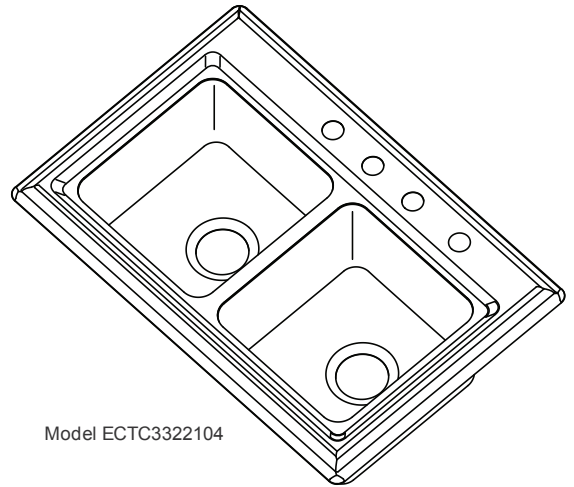

### GENERAL

Formed of #18 (1.2mm) gauge bowls featuring a #20 (0.9mm) gauge deck, type 304 nickel bearing stainless steel. Top Mount.

### DESIGN FEATURES

Bowl Depth: 10" (254mm).

Coved Corners: 1-7/32" (31mm) vertical and horizontal radius.

Raised Rim: 1-1/4" (32mm) above outside edge of sink.

Finish: Exposed surfaces are hand polished to a Lustrous Highlighted Satin finish.

### OTHER

Drain Opening: 3-1/2" (89mm).

NOTE: Unless otherwise specified, sink is furnished with 4 faucet holes as illustrated.

Sink complies with ASME A112.19.3-2008 / CSA B45.4-08

Model ECTC3322104

These sinks are listed by the International Association of Plumbing and Mechanical Officials as meeting the requirements of the Uniform Plumbing Code.

### SINK DIMENSIONS\*

Model Number	Overall		Inside Each Bowl			Cutout in Countertop [1 1/2" (38mm) Corner Radius]		No. of 1 1/2" (38mm) Dia. Faucet Holes 4" (102mm) Center	Minimum Cabinet Size
	L	W	L	W	D	L	W		
ECTC332210	33 (838mm)	22 (559mm)	12 7/8 (327mm)	13 9/16 (344mm)	10 (254mm)	32 3/8 (822mm)	21 3/8 (543mm)	1,2,MR2,3,4,5	36 (914mm)