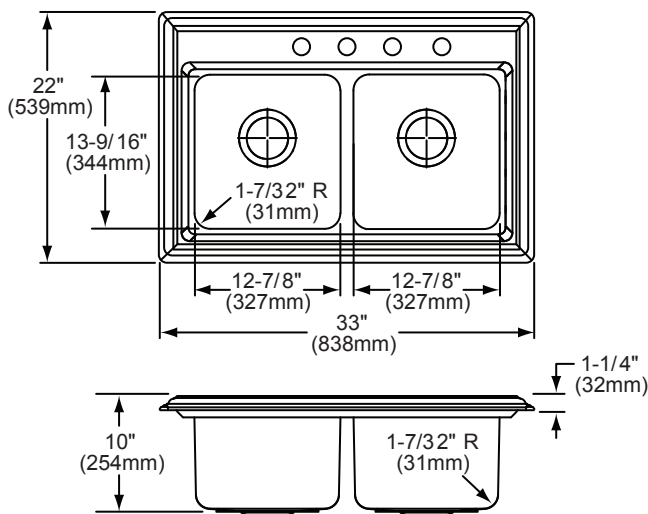

### DESIGN FEATURES

Bowl Depth: 10" (254mm).

Coved Corners: 1-7/32" (31mm) vertical and horizontal radius.

Raised Rim: 1-1/4" (32mm) above outside edge of sink.

Finish: Exposed surfaces are hand polished to a Lustrous Highlighted Satin finish.

### OTHER

Drain Opening: 3-1/2" (89mm).

NOTE: Unless otherwise specified, sink is furnished with 4 faucet holes as illustrated.

Sink complies with ASME A112.19.3-2008 / CSA B45.4-08

Model ECTC3322104

These sinks are listed by the International Association of Plumbing and Mechanical Officials as meeting the requirements of the Uniform Plumbing Code.

### SINK DIMENSIONS\*

Model Number	Overall		Inside Each Bowl			Cutout in Countertop [1 1/2" (38mm) Corner Radius]		No. of 1 1/2" (38mm) Dia. Faucet Holes 4" (102mm) Center	Minimum Cabinet Size
	L	W	L	W	D	L	W		
ECTC332210	33 (838mm)	22 (559mm)	12 7/8 (327mm)	13 9/16 (344mm)	10 (254mm)	32 3/8 (822mm)	21 3/8 (543mm)	1,2,MR2,3,4,5	36 (914mm)

\*Length is left to right. Width is front to back.