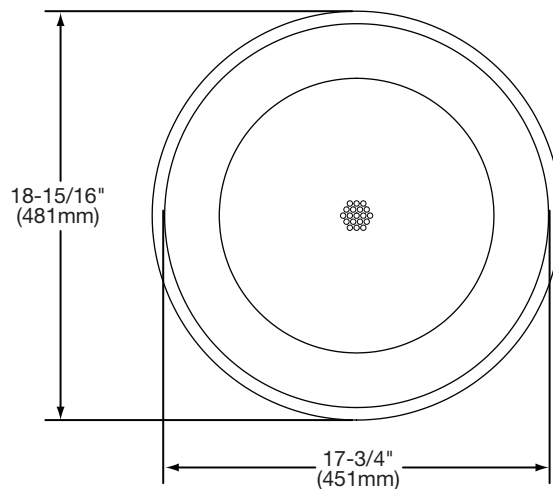

Installation Profile of Model ECB19BWBA

This is the only type of installation recommended by Elkay.