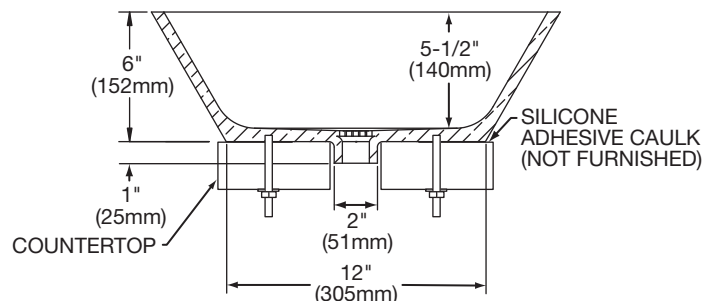

In keeping with our policy of continuing product improvement, Elkay reserves the right to change product specifications without notice. Please visit elkayusa.com for most current version of Elkay product specification sheets.

This specification describes an Elkay product with design, quality and functional benefits to the user. When making a comparison of other producers' offerings, be certain these features are not overlooked.

Elkay

elkayusa.com

2222 Camden Court
Oak Brook, IL 60523

Printed in U.S.A.
©2008 Elkay

(Rev. 7/08) 1-234A