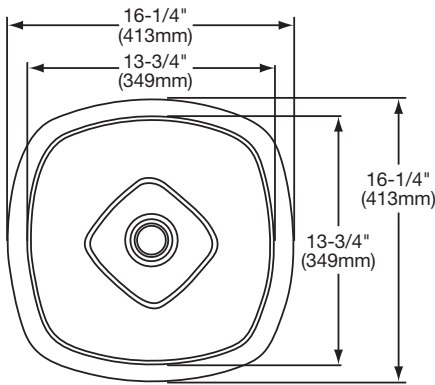

DESIGN FEATURES

Bowl Depth: 6" (152mm).

Finish: See chart on next page.

Underside: Fully protected by heavy duty Sound Guard[®] undercoating designed to prevent condensation and dampen sound.

OTHER

Drain Opening: See chart on next page.

Elkay

elkayusa.com

2222 Camden Court
Oak Brook, IL 60523

Printed in U.S.A.
©2008 Elkay

(Rev. 10/08) 1-304B

**The Mystic® by Elkay and Asana Undermount Sink
Models MYSTIC1414 and MYSTIC1419 Series**

**ELKAY®
SPECIFICATIONS**

SINK DIMENSIONS*

Model Number	Application	Overall		Inside Bowl			Sink Finish	Includes Overflow	Drain Opening	Cutout in Countertop	Minimum Cabinet Size
		L	W	L	W	D					
MYSTIC141415P	Lavatory	16 ¹ / ₄ (413mm)	16 ¹ / ₄ (413mm)	13 ³ / ₄ (349mm)	13 ³ / ₄ (349mm)	6 (152mm)	Soft Texture	Yes	1 ¹ / ₂ (38mm)	See Template**	21 (533mm)
MYSTIC141415S	Lavatory	16 ¹ / ₄ (413mm)	16 ¹ / ₄ (413mm)	13 ³ / ₄ (349mm)	13 ³ / ₄ (349mm)	6 (152mm)	Lustrous Satin	Yes	1 ¹ / ₂ (38mm)		21 (533mm)
MYSTIC141435P	Bar/Hospitality	16 ¹ / ₄ (413mm)	16 ¹ / ₄ (413mm)	13 ³ / ₄ (349mm)	13 ³ / ₄ (349mm)	6 (152mm)	Soft Texture	No	3 ¹ / ₂ (89mm)		21 (533mm)
MYSTIC141435S	Bar/Hospitality	16 ¹ / ₄ (413mm)	16 ¹ / ₄ (413mm)	13 ³ / ₄ (349mm)	13 ³ / ₄ (349mm)	6 (152mm)	Lustrous Satin	No	3 ¹ / ₂ (89mm)		21 (533mm)
MYSTIC141915P	Lavatory	21 ¹ / ₂ (546mm)	16 ¹ / ₄ (413mm)	19 (482mm)	13 ³ / ₄ (349mm)	6 (152mm)	Soft Texture	Yes	1 ¹ / ₂ (38mm)		27 (686mm)
MYSTIC141915S	Lavatory	21 ¹ / ₂ (546mm)	16 ¹ / ₄ (413mm)	19 (482mm)	13 ³ / ₄ (349mm)	6 (152mm)	Lustrous Satin	Yes	1 ¹ / ₂ (38mm)		27 (686mm)
MYSTIC141935P	Bar/Hospitality	21 ¹ / ₂ (546mm)	16 ¹ / ₄ (413mm)	19 (482mm)	13 ³ / ₄ (349mm)	6 (152mm)	Soft Texture	No	3 ¹ / ₂ (89mm)		27 (686mm)
MYSTIC141935S	Bar/Hospitality	21 ¹ / ₂ (546mm)	16 ¹ / ₄ (413mm)	19 (482mm)	13 ³ / ₄ (349mm)	6 (152mm)	Lustrous Satin	No	3 ¹ / ₂ (89mm)		27 (686mm)

*Length is left to right. Width is front to back.

**Template and countertop mounting clips are packed with every sink.

MYSTIC141415S Illustrated

MYSTIC141935P Illustrated