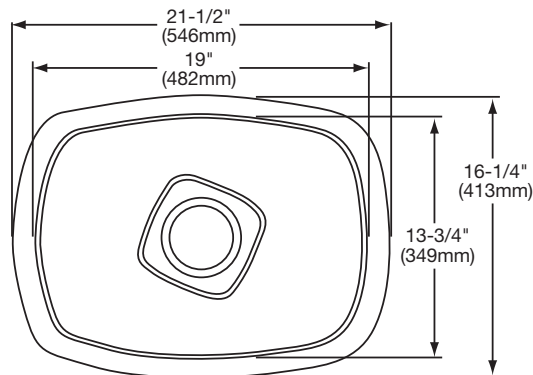

SINK DIMENSIONS*

Model Number	Application	Overall		Inside Bowl			Sink Finish	Includes Overflow	Drain Opening	Cutout in Countertop	Minimum Cabinet Size
		L	W	L	W	D					
MYSTIC141415P	Lavatory	16 ¹ / ₄ (413mm)	16 ¹ / ₄ (413mm)	13 ³ / ₄ (349mm)	13 ³ / ₄ (349mm)	6 (152mm)	Soft Texture	Yes	1 ¹ / ₂ (38mm)	See Template**	21 (533mm)
MYSTIC141415S	Lavatory	16 ¹ / ₄ (413mm)	16 ¹ / ₄ (413mm)	13 ³ / ₄ (349mm)	13 ³ / ₄ (349mm)	6 (152mm)	Lustrous Satin	Yes	1 ¹ / ₂ (38mm)		21 (533mm)
MYSTIC141435P	Bar/Hospitality	16 ¹ / ₄ (413mm)	16 ¹ / ₄ (413mm)	13 ³ / ₄ (349mm)	13 ³ / ₄ (349mm)	6 (152mm)	Soft Texture	No	3 ¹ / ₂ (89mm)		21 (533mm)
MYSTIC141435S	Bar/Hospitality	16 ¹ / ₄ (413mm)	16 ¹ / ₄ (413mm)	13 ³ / ₄ (349mm)	13 ³ / ₄ (349mm)	6 (152mm)	Lustrous Satin	No	3 ¹ / ₂ (89mm)		21 (533mm)
MYSTIC141915P	Lavatory	21 ¹ / ₂ (546mm)	16 ¹ / ₄ (413mm)	19 (482mm)	13 ³ / ₄ (349mm)	6 (152mm)	Soft Texture	Yes	1 ¹ / ₂ (38mm)		27 (686mm)
MYSTIC141915S	Lavatory	21 ¹ / ₂ (546mm)	16 ¹ / ₄ (413mm)	19 (482mm)	13 ³ / ₄ (349mm)	6 (152mm)	Lustrous Satin	Yes	1 ¹ / ₂ (38mm)		27 (686mm)
MYSTIC141935P	Bar/Hospitality	21 ¹ / ₂ (546mm)	16 ¹ / ₄ (413mm)	19 (482mm)	13 ³ / ₄ (349mm)	6 (152mm)	Soft Texture	No	3 ¹ / ₂ (89mm)		27 (686mm)
MYSTIC141935S	Bar/Hospitality	21 ¹ / ₂ (546mm)	16 ¹ / ₄ (413mm)	19 (482mm)	13 ³ / ₄ (349mm)	6 (152mm)	Lustrous Satin	No	3 ¹ / ₂ (89mm)		27 (686mm)

*Length is left to right. Width is front to back.

**Template and countertop mounting clips are packed with every sink.

MYSTIC141415S Illustrated

MYSTIC141935P Illustrated