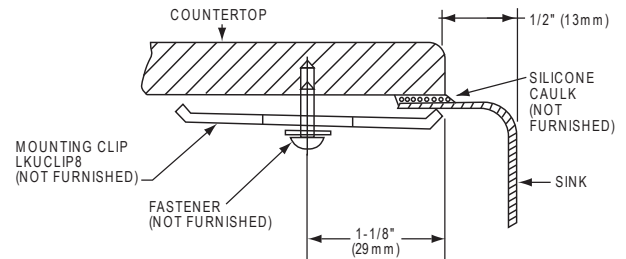

SINK DIMENSIONS*

Model Number	Overall		Inside Bowl			Cutout in Countertop	Minimum Cabinet Size
	L	W	L	W	D		
MYSTIC2920	28 ⁵ / ₈ (727mm)	19 (483mm)	26 ¹ / ₈ (664mm)	16 ¹ / ₂ (419mm)	10 (254mm)	See Template**	33 (838mm)

*Length is left to right. Width is front to back.

**Template is packed with every sink.

Installation Profile

The template provided with each sink provides the only type of installation recommended by Elkay.