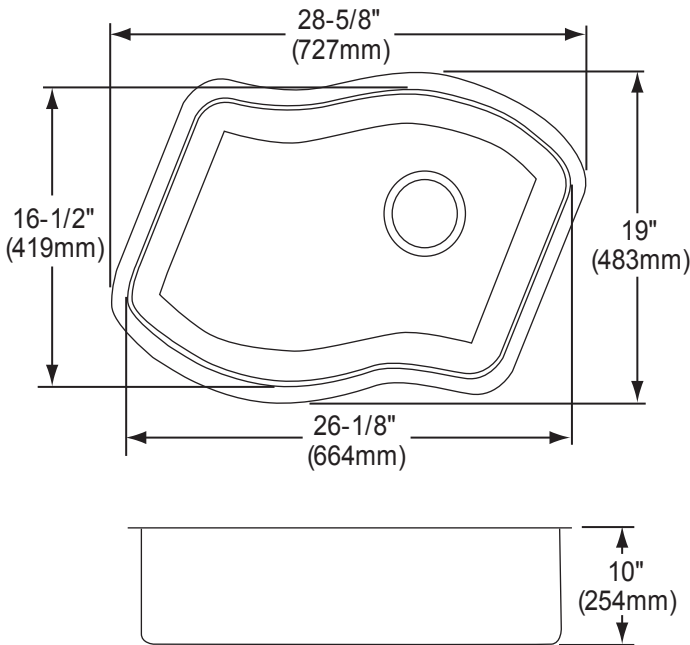

Bowl Depth: 10" (254mm).

Finish: Exposed surfaces are hand polished to a Lustrous

Highlighted Satin finish.

Underside: Fully protected by heavy duty Sound Guard[®] under-coating designed to reduce condensation and dampen sound.

OTHER

Drain Opening: 3-1/2" (89mm).

NOTE: All Elkay undermount sinks are designed to affix to the underside of any solid surface countertop.

Installation: See illustrated profile below.

Sink complies with ASME A112.19.3-2008 / CSA B45.4-08

SINK DIMENSIONS*

Model Number	Overall		Inside Bowl			Cutout in Countertop	Minimum Cabinet Size
	L	W	L	W	D		
MYSTIC2920	28 ⁵ / ₈ (727mm)	19 (483mm)	26 ¹ / ₈ (664mm)	16 ¹ / ₂ (419mm)	10 (254mm)	See Template**	33 (838mm)

*Length is left to right. Width is front to back.

**Template is packed with every sink.

Installation Profile

The template provided with each sink provides the only type of installation recommended by Elkay.