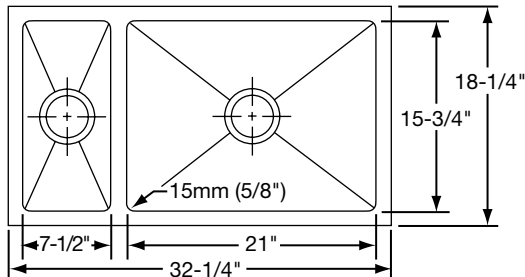

DESIGN FEATURES

Bowl Depth: 8" large bowl, 6" small bowl (EFRU3219), 10" large bowl, 6" small bowl (EFRU321910).

Coved Corners: 15mm (approximately 5/8").

Finish: Exposed surfaces are polished to a bright satin finish.

SINK DIMENSIONS (INCHES)*

Model Number	Overall		Inside Small Bowl			Inside Large Bowl			Cutout in Countertop	Minimum Cabinet Size
	L	W	L	W	D	L	W	D		
EFRU3219	32 1/4	18 1/4	7 1/2	15 3/4	6	21	15 3/4	8	See Template**	36
EFRU321910	32 1/4	18 1/4	7 1/2	15 3/4	6	21	15 3/4	10		36

*Length is left to right. Width is front to back.

**Template and countertop mounting clips are packed with every sink.

Model EFRU321910

Installation Profile of EFRU Models

The template provided with each EFRU sink provides the only type of installation recommended by Elkay.

ALL DIMENSIONS IN INCHES, TO CONVERT TO MILLIMETERS MULTIPLY BY 25.4.

In keeping with our policy of continuing product improvement, Elkay reserves the right to change product specifications without notice.