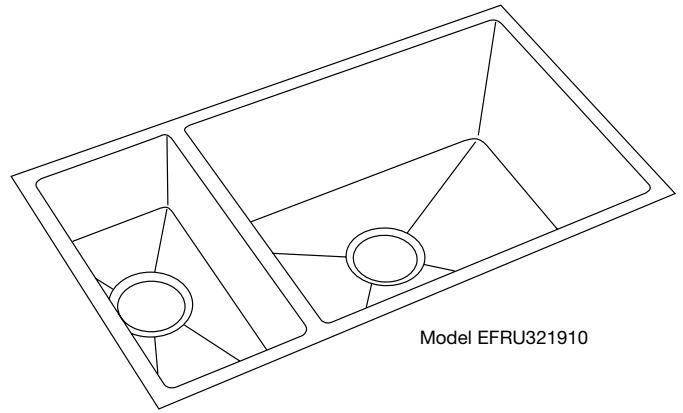

ELKAY®

SPECIFICATIONS

Avado™ Collection

Undermount Double Bowl Sink

Models EFRU3219 and EFRU321910

GENERAL

Highest quality sink fabricated of #16 gauge, type 304 (18-8) nickel bearing stainless steel. Reversible design allows the sink to be rotated so the small bowl may be on the right.

DESIGN FEATURES

Bowl Depth: 8" large bowl, 6" small bowl (EFRU3219), 10" large bowl, 6" small bowl (EFRU321910).

Coved Corners: 15mm (approximately 5/8").

Finish: Exposed surfaces are polished to a bright satin finish.

Underside: Fully protected by heavy duty Sound Guard® under-coating designed to prevent condensation and dampen sound.

OTHER

Drain Opening: 3-1/2".

NOTE: All Elkay undermount sinks are designed to attach to the underside of any solid surface countertop.

These sinks comply with ASME A112.19.3.

OPTIONAL ACCESSORIES

Rinsing Baskets: LKWRB2115SS (large bowl), LKWERBSS (large bowl), LKWRB715SS (small bowl).

Utensil Caddy for Rinsing Basket: LKWUCSS.

Bottom Grid: LKWBG2115SS (large bowl).

SINK DIMENSIONS (INCHES)*

Model Number	Overall		Inside Small Bowl			Inside Large Bowl			Cutout in Countertop	Minimum Cabinet Size
	L	W	L	W	D	L	W	D		
EFRU3219	32 1/4	18 1/4	7 1/2	15 3/4	6	21	15 3/4	8	See Template**	36
EFRU321910	32 1/4	18 1/4	7 1/2	15 3/4	6	21	15 3/4	10		36

*Length is left to right. Width is front to back.

**Template and countertop mounting clips are packed with every sink.

Model EFRU321910