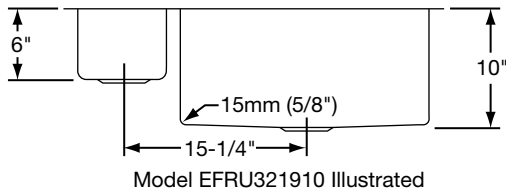

DESIGN FEATURES

Bowl Depth: 8" large bowl, 6" small bowl (EFRU3219), 10" large bowl, 6" small bowl (EFRU321910).

Coved Corners: 15mm (approximately 5/8").

Finish: Exposed surfaces are polished to a bright satin finish.

SINK DIMENSIONS (INCHES)*

Model Number	Overall		Inside Small Bowl			Inside Large Bowl			Cutout in Countertop	Minimum Cabinet Size
	L	W	L	W	D	L	W	D		
EFRU3219	32 1/4	18 1/4	7 1/2	15 3/4	6	21	15 3/4	8	See Template**	36
EFRU321910	32 1/4	18 1/4	7 1/2	15 3/4	6	21	15 3/4	10		36

*Length is left to right. Width is front to back.

**Template and countertop mounting clips are packed with every sink.

Model EFRU321910

Installation Profile of EFRU Models

The template provided with each EFRU sink provides the only type of installation recommended by Elkay.

ALL DIMENSIONS IN INCHES, TO CONVERT TO MILLIMETERS MULTIPLY BY 25.4.

In keeping with our policy of continuing product improvement, Elkay reserves the right to change product specifications without notice.