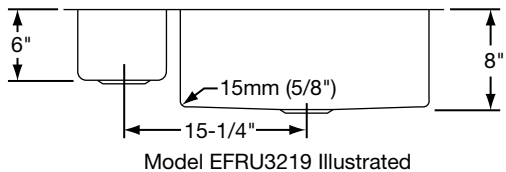

SINK DIMENSIONS (INCHES)*

Model Number	Overall		Inside Small Bowl			Inside Large Bowl			Cutout in Countertop	Minimum Cabinet Size
	L	W	L	W	D	L	W	D		
EFRU3219	32 1/4	18 1/4	7 1/2	15 3/4	6	21	15 3/4	8	See Template**	36
EFRU321910	32 1/4	18 1/4	7 1/2	15 3/4	6	21	15 3/4	10		36

*Length is left to right. Width is front to back.

**Template and countertop mounting clips are packed with every sink.

Model EFRU321910

Installation Profile of EFRU Models

The template provided with each EFRU sink provides the only type of installation recommended by Elkay.

ALL DIMENSIONS IN INCHES, TO CONVERT TO MILLIMETERS MULTIPLY BY 25.4.

In keeping with our policy of continuing product improvement, Elkay reserves the right to change product specifications without notice.