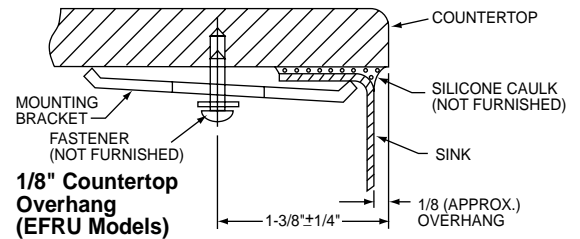

*Length is left to right. Width is front to back.

**Template and countertop mounting clips are packed with every sink.

Model EFRU321910

Installation Profile of EFRU Models

The template provided with each EFRU sink provides the only type of installation recommended by Elkay.

ALL DIMENSIONS IN INCHES, TO CONVERT TO MILLIMETERS MULTIPLY BY 25.4.

In keeping with our policy of continuing product improvement, Elkay reserves the right to change product specifications without notice.