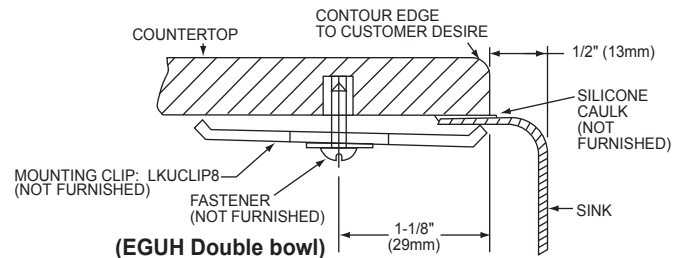

MODEL	SINK	BOTTOM GRID	QTY	DRAIN	QTY
EGUH3118DBG	EGUH3118	LKWOBG1415SS	1	LK99	1

SINK DIMENSIONS*

Model Number	Overall		Inside Each Bowl			Cutout in Countertop	Minimum Cabinet Size
	L	W	L	W	D		
EGUH3118	31 ³ / ₄ (806mm)	18 ¹ / ₄ (464mm)	14 (356mm)	15 ³ / ₄ (400mm)	8 (203mm)	See Template**	36 (914mm)

*Length is left to right. Width is front to back.

**Template is packed with every sink.

Model EGUH3118

Installation Profile of EGUH Double Bowl Models

The template provided with each EGUH sink provides the only type of installation recommended by Elkay.