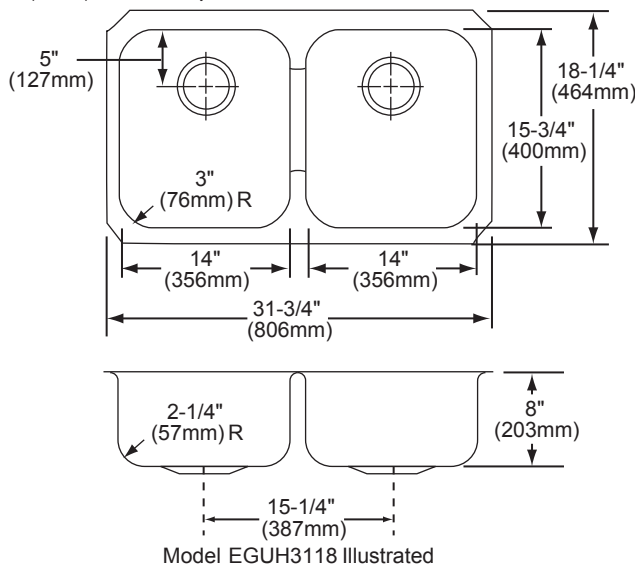

ELKAY[®]

SPECIFICATIONS

Gourmet[®] Undermount Double Bowl Sink Model EGUH3118

GENERAL

Fine quality sink formed of #18 (1.2mm) gauge, type 304 nickel bearing stainless steel. Undermount.

DESIGN FEATURES

Bowl Depth: 8" (203mm).

OTHER

Drain Opening: 3-1/2" (89mm).

Note: All Elkay undermount sinks are designed to affix easily to the underside of any solid surface countertop.

Sink complies with ASME A112.19.3-2008 / CSA B45.4-08

This sink is listed by the International Association of Plumbing and Mechanical Officials as meeting the requirements of the Uniform Plumbing Code.

MODEL	SINK	BOTTOM GRID	QTY	DRAIN	QTY
EGUH3118DBG	EGUH3118	LKWOBG1415SS	1	LK99	1

SINK DIMENSIONS*

Model Number	Overall		Inside Each Bowl			Cutout in Countertop	Minimum Cabinet Size
	L	W	L	W	D		
EGUH3118	31 ³ / ₄ (806mm)	18 ¹ / ₄ (464mm)	14 (356mm)	15 ³ / ₄ (400mm)	8 (203mm)	See Template**	36 (914mm)

*Length is left to right. Width is front to back.

**Template is packed with every sink.

Model EGUH3118

Installation Profile of EGUH Double Bowl Models

The template provided with each EGUH sink provides the only type of installation recommended by Elkay.