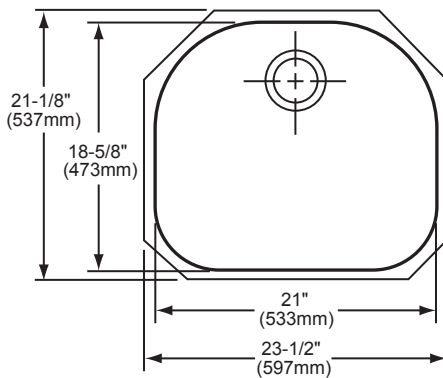

OTHER

Drain Opening: 3-1/2" (89mm).

NOTE: All Elkay undermount sinks are designed to affix to the underside of any solid surface countertop.

Sink complies with ASME A112.19.3-2008 / CSA B45.4-08

OPTIONAL ACCESSORIES

Bottom Grid: LKWOBG2118SS

Cutting Board: CB2213

Drain: LK99

Rinsing Baskets: LKWRB2118SS, LKWERBSS

Utensil Caddy for Rinsing Basket: LKWUCSS

Mounting Clip: LKUCLIP8

Model ELUHE2118

Installation Profile of ELUHE Single Bowl Models
The template provided with each ELUHE sink provides the only type of installation recommended by Elkay.

SINK DIMENSIONS*

Model Number	Overall		Inside Bowl			Cutout in Countertop	Minimum Cabinet Size
	L	W	L	W	D		
ELUHE2118	23 1/2 (597mm)	21 1/8 (537mm)	21 (533mm)	18 5/8 (473mm)	7 1/2 (191mm)	See Template**	27 (686mm)
ELUHE211810	23 1/2 (597mm)	21 1/8 (537mm)	21 (533mm)	18 5/8 (473mm)	10 (254mm)		27 (686mm)

*Length is left to right. Width is front to back.

**Template and countertop mounting clips are packed with every sink.

Model ELUHE2118

In keeping with our policy of continuing product improvement, Elkay reserves the right to change product specifications without notice. Please visit elkayusa.com for most current version of Elkay product specification sheets.