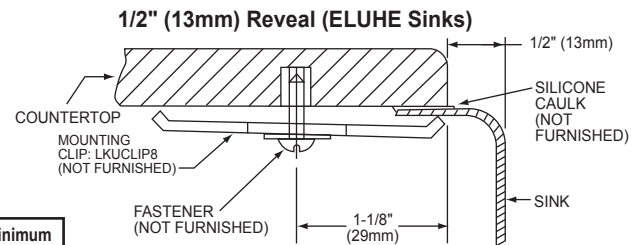

OTHER

Drain Opening: 3-1/2" (89mm).

NOTE: All Elkay undermount sinks are designed to affix to the underside of any solid surface countertop.

Sink complies with ASME A112.19.3-2008 / CSA B45.4-08

OPTIONAL ACCESSORIES

Bottom Grid: LKWOBG2118SS

Cutting Board: CB2213

Drain: LK99

Rinsing Baskets: LKWRB2118SS, LKWERBSS

Utensil Caddy for Rinsing Basket: LKWUCSS

Mounting Clip: LKUCLIP8

Model ELUHE2118

Installation Profile of ELUHE Single Bowl Models
The template provided with each ELUHE sink provides the only type of installation recommended by Elkay.

SINK DIMENSIONS*

Model Number	Overall		Inside Bowl			Cutout in Countertop	Minimum Cabinet Size
	L	W	L	W	D		
ELUHE2118	23 1/2 (597mm)	21 1/8 (537mm)	21 (533mm)	18 5/8 (473mm)	7 1/2 (191mm)	See Template**	27 (686mm)
ELUHE211810	23 1/2 (597mm)	21 1/8 (537mm)	21 (533mm)	18 5/8 (473mm)	10 (254mm)		27 (686mm)

*Length is left to right. Width is front to back.

**Template and countertop mounting clips are packed with every sink.

Model ELUHE2118

In keeping with our policy of continuing product improvement, Elkay reserves the right to change product specifications without notice. Please visit elkayusa.com for most current version of Elkay product specification sheets.