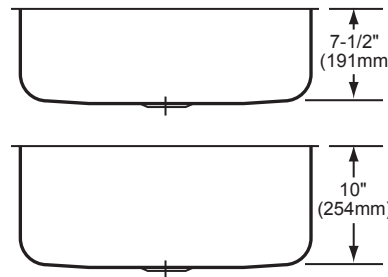

Bottom Grid: LKWOBG2118SS

Cutting Board: CB2213

Drain: LK99

Rinsing Baskets: LKWRB2118SS, LKWERBSS

Utensil Caddy for Rinsing Basket: LKWUCSS

Mounting Clip: LKUCLIP8

Model ELUHE2118

Installation Profile of ELUHE Single Bowl Models
The template provided with each ELUHE sink provides the only type of installation recommended by Elkay.

SINK DIMENSIONS*

Model Number	Overall		Inside Bowl			Cutout in Countertop	Minimum Cabinet Size
	L	W	L	W	D		
ELUHE2118	23 1/2 (597mm)	21 1/8 (537mm)	21 (533mm)	18 5/8 (473mm)	7 1/2 (191mm)	See Template**	27 (686mm)
ELUHE211810	23 1/2 (597mm)	21 1/8 (537mm)	21 (533mm)	18 5/8 (473mm)	10 (254mm)		27 (686mm)

*Length is left to right. Width is front to back.

**Template and countertop mounting clips are packed with every sink.

Model ELUHE2118

In keeping with our policy of continuing product improvement, Elkay reserves the right to change product specifications without notice. Please visit elkayusa.com for most current version of Elkay product specification sheets.