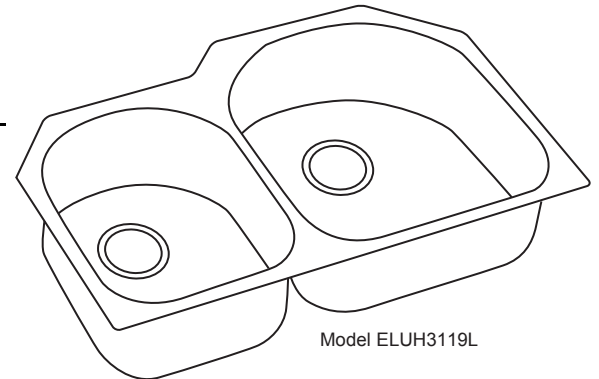

Model ELUH3119L