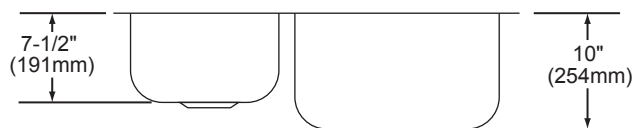

Model ELUH311910L Illustrated