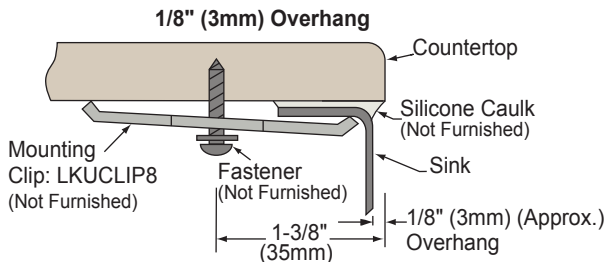

Installation Profile

In keeping with our policy of continuing product improvement, Elkay reserves the right to change product specifications without notice. Please visit elkay.com for the most current version of Elkay product specification sheets.

This specification describes an Elkay product with design, quality, and functional benefits to the user. When making a comparison of other producers' offerings, be certain these features are not overlooked.