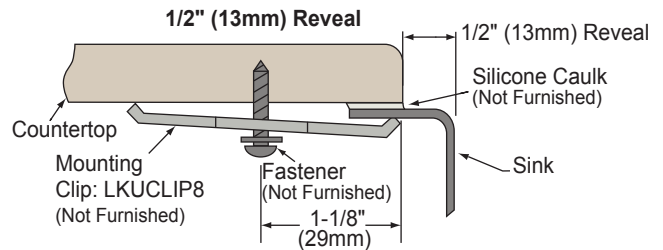

Installation Profile

In keeping with our policy of continuing product improvement, Elkay reserves the right to change product specifications without notice. Please visit elkay.com for the most current version of Elkay product specification sheets.

This specification describes an Elkay product with design, quality, and functional benefits to the user. When making a comparison of other producers' offerings, be certain these features are not overlooked.