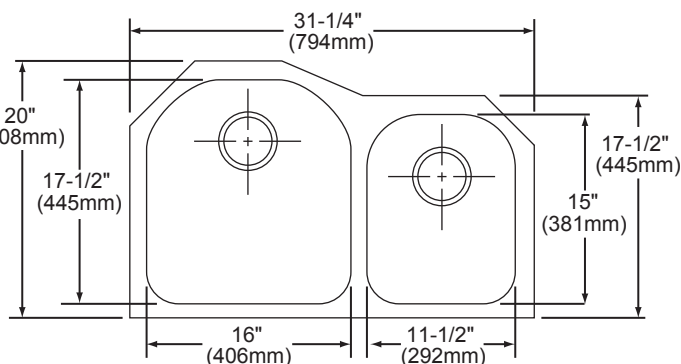

#### DESIGN FEATURES

Bowl Depth: 7-1/2" (191mm) (ELUH3119); 10" (254mm) (ELUH311910 Large Bowl); 7-1/2" (191mm) (ELUH311910 Small Bowl).

Finish: Exposed surfaces are hand blended to a Lustrous Highlighted Satin finish.

## SINK DIMENSIONS\*

Model Number	Overall		Inside Left Bowl			Inside Right Bowl			Cutout in Countertop	Minimum Cabinet Size
	L	W	L	W	D	L	W	D		
ELUH3119L	31 1/4 (794mm)	20 (508mm)	11 1/2 (292mm)	15 (381mm)	7 1/2 (191mm)	16 (406mm)	17 1/2 (445mm)	7 1/2 (191mm)	See Template**	36 (914mm)
ELUH3119R	31 1/4 (794mm)	20 (508mm)	16 (406mm)	17 1/2 (445mm)	7 1/2 (191mm)	11 1/2 (292mm)	15 (381mm)	7 1/2 (191mm)		36 (914mm)
ELUH311910L	31 1/4 (794mm)	20 (508mm)	11 1/2 (292mm)	15 (381mm)	7 1/2 (191mm)	16 (406mm)	17 1/2 (445mm)	10 (254mm)		36 (914mm)
ELUH311910R	31 1/4 (794mm)	20 (508mm)	16 (406mm)	17 1/2 (445mm)	10 (254mm)	11 1/2 (292mm)	15 (381mm)	7 1/2 (191mm)		36 (914mm)

\*Length is left to right. Width is front to back.

\*\*Template #1000001514(L) or #1000001515(R) is packed with every sink.

Model ELUH3119L and ELUH311910L Illustrated

Model ELUH3119R and ELUH311910R Illustrated