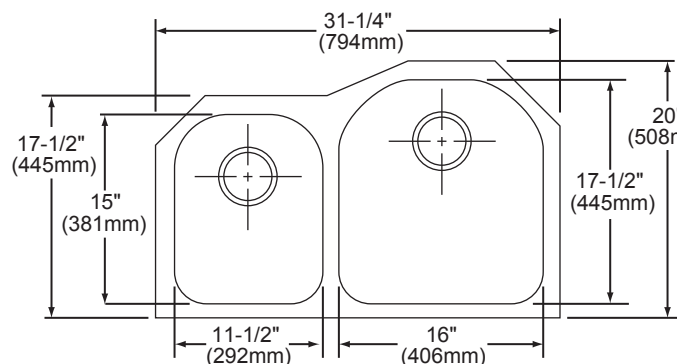

#### DESIGN FEATURES

Bowl Depth: 7-1/2" (191mm) (ELUH3119); 10" (254mm) (ELUH311910 Large Bowl); 7-1/2" (191mm) (ELUH311910 Small Bowl).

Finish: Exposed surfaces are hand blended to a Lustrous Highlighted Satin finish.

## SINK DIMENSIONS\*

Model Number	Overall		Inside Left Bowl			Inside Right Bowl			Cutout in Countertop	Minimum Cabinet Size
	L	W	L	W	D	L	W	D		
ELUH3119L	31 1/4 (794mm)	20 (508mm)	11 1/2 (292mm)	15 (381mm)	7 1/2 (191mm)	16 (406mm)	17 1/2 (445mm)	7 1/2 (191mm)	See Template**	36 (914mm)
ELUH3119R	31 1/4 (794mm)	20 (508mm)	16 (406mm)	17 1/2 (445mm)	7 1/2 (191mm)	11 1/2 (292mm)	15 (381mm)	7 1/2 (191mm)		36 (914mm)
ELUH311910L	31 1/4 (794mm)	20 (508mm)	11 1/2 (292mm)	15 (381mm)	7 1/2 (191mm)	16 (406mm)	17 1/2 (445mm)	10 (254mm)		36 (914mm)
ELUH311910R	31 1/4 (794mm)	20 (508mm)	16 (406mm)	17 1/2 (445mm)	10 (254mm)	11 1/2 (292mm)	15 (381mm)	7 1/2 (191mm)		36 (914mm)

\*Length is left to right. Width is front to back.

\*\*Template #1000001514(L) or #1000001515(R) is packed with every sink.

Model ELUH3119L and ELUH311910L Illustrated

Model ELUH3119R and ELUH311910R Illustrated