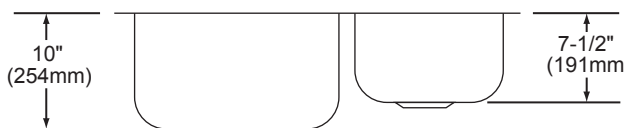

Model ELUH311910R Illustrated

In keeping with our policy of continuing product improvement, Elkay reserves the right to change product specifications without notice. Please visit elkay.com for the most current version of Elkay product specification sheets.

This specification describes an Elkay product with design, quality, and functional benefits to the user. When making a comparison of other producers' offerings, be certain these features are not overlooked.