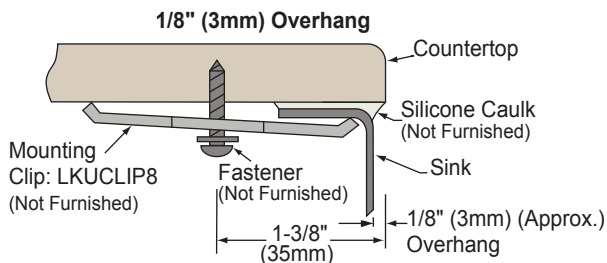

Drain: LK99

Mounting Clip: LKUCLIP8

Rinsing Basket: LKWRB1418SS, LKWERBSS

Utensil Caddy for Rinsing Basket: LKWUCSS

Model ELUH1814

Installation Profile

In keeping with our policy of continuing product improvement, Elkay reserves the right to change product specifications without notice. Please visit elkay.com for the most current version of Elkay product specification sheets.

Gourmet Undermount Single Bowl Sink Model ELUH1814 Series

SINK DIMENSIONS*

Model Number	Overall		Inside Bowl			Cutout in Countertop	Minimum Cabinet Size
	L	W	L	W	D		
ELUH1814	20 ¹ / ₂ (521mm)	16 ¹ / ₂ (419mm)	18 (457mm)	14 (356mm)	7 ⁷ / ₈ (200mm)	See Template**	24 (610mm)

*Length is left to right. Width is front to back.

**Template #1000001307 is packed with every sink.

ELUH1814 Illustrated