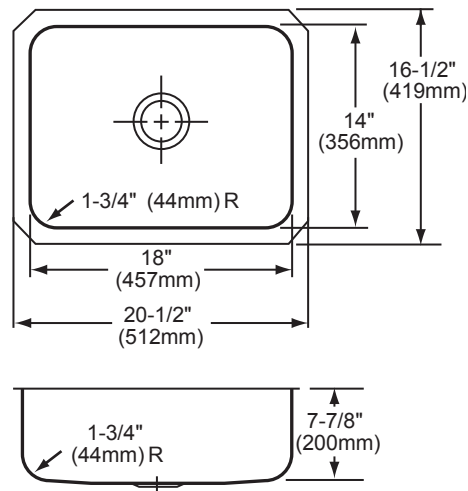

GENERAL

Highest quality sink formed of #18 (1.2mm) gauge, type 304 (18-8) nickel bearing stainless steel. Undermount.

DESIGN FEATURES

Bowl Depth: 7-7/8" (200mm).

Coved Corners: 1-3/4" (44mm) vertical and horizontal radius.

OTHER

Drain Opening: 3-1/2" (89mm).

Note: All Elkay undermount sinks are designed to affix to the underside of any solid surface countertop.

Installation: See illustrated profile below.

Sink complies with ASME A112.19.3/ CSA B45.4

Gourmet Undermount Single Bowl Sink Model ELUH1814 Series

SINK DIMENSIONS*

Model Number	Overall		Inside Bowl			Cutout in Countertop	Minimum Cabinet Size
	L	W	L	W	D		
ELUH1814	20 ¹ / ₂ (521mm)	16 ¹ / ₂ (419mm)	18 (457mm)	14 (356mm)	7 ⁷ / ₈ (200mm)	See Template**	24 (610mm)

*Length is left to right. Width is front to back.

**Template #1000001307 is packed with every sink.

ELUH1814 Illustrated