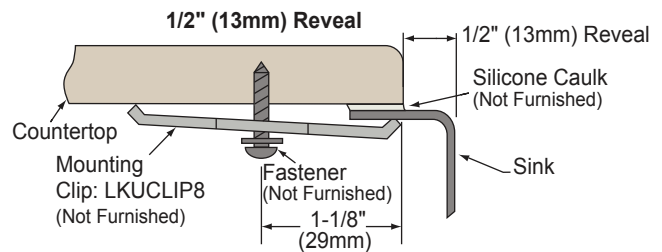

OTHER

Drain Opening: 3-1/2" (89mm).

Note: All Elkay undermount sinks are designed to affix to the underside of any solid surface countertop.

Installation: See illustrated profile below.

Sink complies with ASME A112.19.3/ CSA B45.4

Drain: LK99

Mounting Clip: LKUCLIP8

Rinsing Basket: LKWRB1418SS, LKWERBSS

Utensil Caddy for Rinsing Basket: LKWUCSS

Model ELUH1814

Installation Profile

In keeping with our policy of continuing product improvement, Elkay reserves the right to change product specifications without notice. Please visit elkay.com for the most current version of Elkay product specification sheets.

Gourmet Undermount Single Bowl Sink Model ELUH1814 Series

SINK DIMENSIONS*

Model Number	Overall		Inside Bowl			Cutout in Countertop	Minimum Cabinet Size
	L	W	L	W	D		
ELUH1814	20 ¹ / ₂ (521mm)	16 ¹ / ₂ (419mm)	18 (457mm)	14 (356mm)	7 ⁷ / ₈ (200mm)	See Template**	24 (610mm)

*Length is left to right. Width is front to back.

**Template #1000001307 is packed with every sink.

ELUH1814 Illustrated