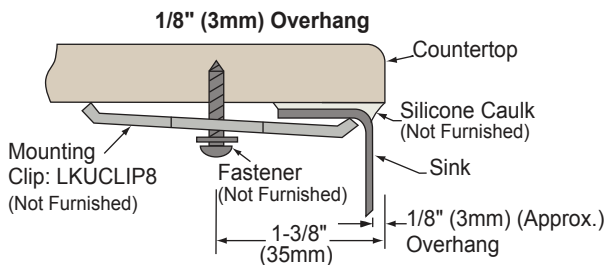

(large bowl), LKWRB715SS (small bowl)

Utensil Caddy for Rinsing Basket: LKWUCSS

SINK PACKAGE(S)

MODEL	SINK	BOTTOM GRID	QTY	DRAIN	QTY
ELUH272010RDBG	ELUH272010R	LKWOBG1617SS	1	LK99	1

Model ELUH272010R

Installation Profile

ELKAY[®]

SPECIFICATIONS

Harmony™ Undermount Double Bowl Sink Model ELUH272010R

SINK DIMENSIONS*

Model Number	Overall		Inside Left Bowl			Inside Right Bowl			Cutout in Countertop	Minimum Cabinet Size
	L	W	L	W	D	L	W	D		
ELUH272010R	26 ³ / ₄ (679mm)	20 (508mm)	16 (406mm)	17 ¹ / ₂ (445mm)	10 (254mm)	7 (178mm)	14 ¹ / ₈ (359mm)	5 ⁹ / ₁₆ (141mm)	See Template**	30 (762mm)