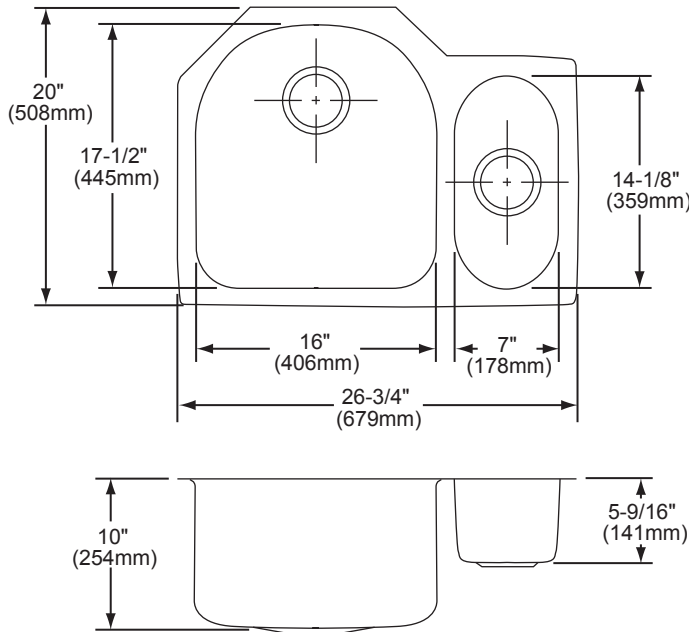

GENERAL

Highest quality sink formed of #18 (1.2mm) gauge, type 304 (18-8) nickel bearing stainless steel. Undermount.

DESIGN FEATURES

Bowl Depth: 10" (254mm) (large bowl); 5-9/16" (141mm) (small bowl).

Finish: Exposed surfaces are hand polished to a Lustrous

ELKAY[®]

SPECIFICATIONS

Harmony™ Undermount Double Bowl Sink Model ELUH272010R

SINK DIMENSIONS*

Model Number	Overall		Inside Left Bowl			Inside Right Bowl			Cutout in Countertop	Minimum Cabinet Size
	L	W	L	W	D	L	W	D		
ELUH272010R	26 ³ / ₄ (679mm)	20 (508mm)	16 (406mm)	17 ¹ / ₂ (445mm)	10 (254mm)	7 (178mm)	14 ¹ / ₈ (359mm)	5 ⁹ / ₁₆ (141mm)	See Template**	30 (762mm)

*Length is left to right. Width is front to back.

**Template #1000000432 and counter top mounting clips are packed with every sink.

In keeping with our policy of continuing product improvement, Elkay reserves the right to change product specifications without notice. Please visit elkay.com for the most current version of Elkay product specification sheets.