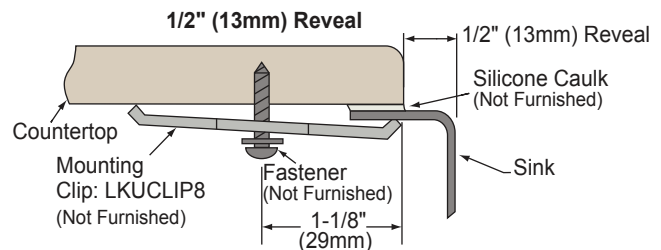

GENERAL

Highest quality sink formed of #18 (1.2mm) gauge, type 304 (18-8) nickel bearing stainless steel. Undermount.

DESIGN FEATURES

Bowl Depth: 10" (254mm) (large bowl); 5-9/16" (141mm) (small bowl).

Finish: Exposed surfaces are hand polished to a Lustrous

(large bowl), LKWRB715SS (small bowl)

Utensil Caddy for Rinsing Basket: LKWUCSS

SINK PACKAGE(S)

MODEL	SINK	BOTTOM GRID	QTY	DRAIN	QTY
ELUH272010RDBG	ELUH272010R	LKWOBG1617SS	1	LK99	1

Model ELUH272010R

Installation Profile

ELKAY[®]

SPECIFICATIONS

Harmony™ Undermount Double Bowl Sink Model ELUH272010R

SINK DIMENSIONS*

Model Number	Overall		Inside Left Bowl			Inside Right Bowl			Cutout in Countertop	Minimum Cabinet Size
	L	W	L	W	D	L	W	D		
ELUH272010R	26 ³ / ₄ (679mm)	20 (508mm)	16 (406mm)	17 ¹ / ₂ (445mm)	10 (254mm)	7 (178mm)	14 ¹ / ₈ (359mm)	5 ⁹ / ₁₆ (141mm)	See Template**	30 (762mm)