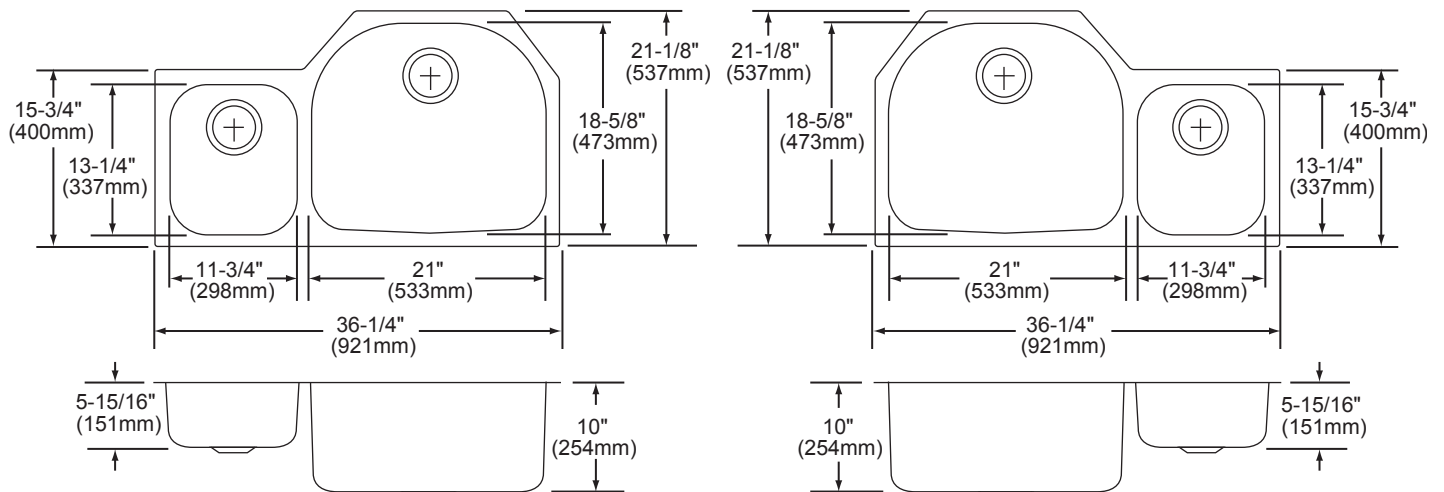

Harmony™ Undermount Double Bowl Sink Model ELUH3621 Series

SINK DIMENSIONS*

Model Number	Overall		Inside Left Bowl			Inside Right Bowl			Cutout in Countertop	Minimum Cabinet Size
	L	W	L	W	D	L	W	D		
ELUH3621L	36 ¹ / ₄ (921mm)	21 ¹ / ₈ (537mm)	11 ³ / ₄ (298mm)	13 ¹ / ₄ (337mm)	5 ¹⁵ / ₁₆ (151mm)	21 (533mm)	18 ⁵ / ₈ (473mm)	7 ¹ / ₂ (191mm)	See Template**	42 (1067mm)
ELUH3621R	36 ¹ / ₄ (921mm)	21 ¹ / ₈ (537mm)	21 (533mm)	18 ⁵ / ₈ (473mm)	7 ¹ / ₂ (191mm)	11 ³ / ₄ (298mm)	13 ¹ / ₄ (337mm)	5 ¹⁵ / ₁₆ (151mm)		42 (1067mm)
ELUH362110L	36 ¹ / ₄ (921mm)	21 ¹ / ₈ (537mm)	11 ³ / ₄ (298mm)	13 ¹ / ₄ (337mm)	5 ¹⁵ / ₁₆ (151mm)	21 (533mm)	18 ⁵ / ₈ (473mm)	10 (254mm)		42 (1067mm)
ELUH362110R	36 ¹ / ₄ (921mm)	21 ¹ / ₈ (537mm)	21 (533mm)	18 ⁵ / ₈ (473mm)	10 (254mm)	11 ³ / ₄ (298mm)	13 ¹ / ₄ (337mm)	5 ¹⁵ / ₁₆ (151mm)		42 (1067mm)

*Length is left to right. Width is front to back.

**Template #1000001532 (left) or #1000001533 (right) is packed with every sink.

Model ELUH3621L Illustrated

Model ELUH3621R Illustrated

Model ELUH362110L Illustrated