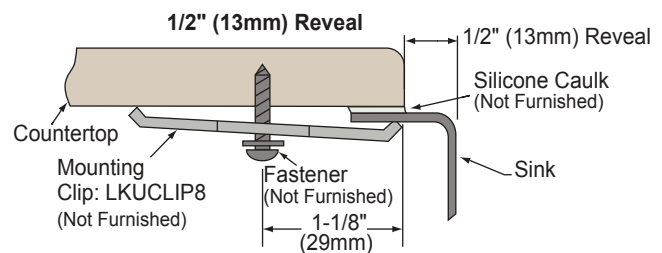

Installation Profile

In keeping with our policy of continuing product improvement, Elkay reserves the right to change product specifications without notice. Please visit elkay.com for the most current version of Elkay product specification sheets.

This specification describes an Elkay product with design, quality, and functional benefits to the user. When making a comparison of other producers' offerings, be certain these features are not overlooked.