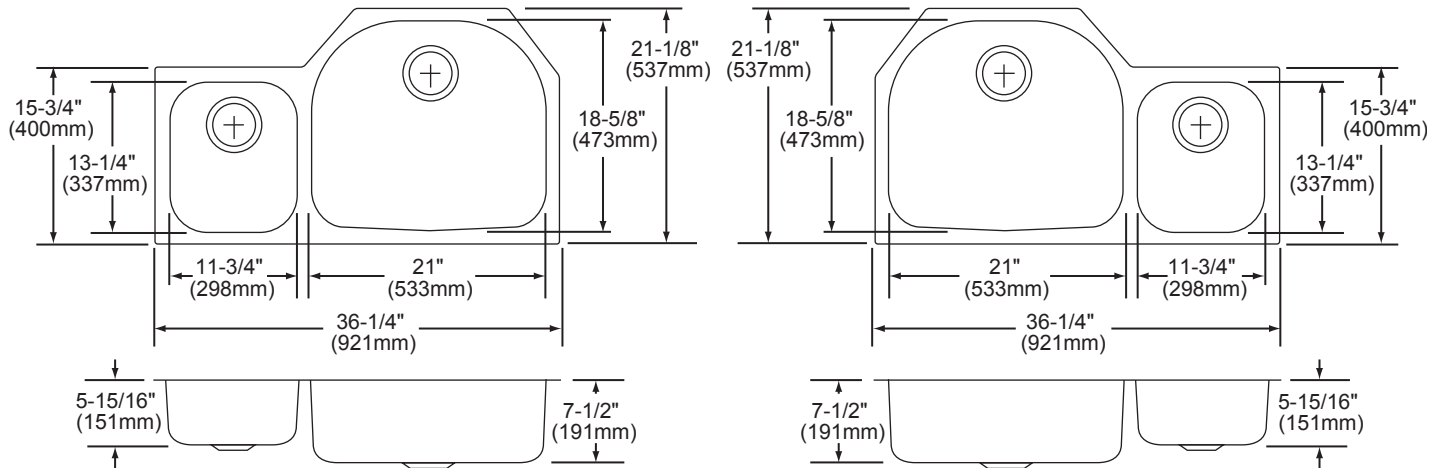

OTHER

Drain Opening: 3-1/2" (89mm).

Suffix L (left) or R (right) denotes location of the small bowl.

Note: All Elkay undermount sinks are designed to affix to the underside of any solid surface countertop.

Harmony™ Undermount Double Bowl Sink Model ELUH3621 Series

SINK DIMENSIONS*

Model Number	Overall		Inside Left Bowl			Inside Right Bowl			Cutout in Countertop	Minimum Cabinet Size
	L	W	L	W	D	L	W	D		
ELUH3621L	36 ¹ / ₄ (921mm)	21 ¹ / ₈ (537mm)	11 ³ / ₄ (298mm)	13 ¹ / ₄ (337mm)	5 ¹⁵ / ₁₆ (151mm)	21 (533mm)	18 ⁵ / ₈ (473mm)	7 ¹ / ₂ (191mm)	See Template**	42 (1067mm)
ELUH3621R	36 ¹ / ₄ (921mm)	21 ¹ / ₈ (537mm)	21 (533mm)	18 ⁵ / ₈ (473mm)	7 ¹ / ₂ (191mm)	11 ³ / ₄ (298mm)	13 ¹ / ₄ (337mm)	5 ¹⁵ / ₁₆ (151mm)		42 (1067mm)
ELUH362110L	36 ¹ / ₄ (921mm)	21 ¹ / ₈ (537mm)	11 ³ / ₄ (298mm)	13 ¹ / ₄ (337mm)	5 ¹⁵ / ₁₆ (151mm)	21 (533mm)	18 ⁵ / ₈ (473mm)	10 (254mm)		42 (1067mm)
ELUH362110R	36 ¹ / ₄ (921mm)	21 ¹ / ₈ (537mm)	21 (533mm)	18 ⁵ / ₈ (473mm)	10 (254mm)	11 ³ / ₄ (298mm)	13 ¹ / ₄ (337mm)	5 ¹⁵ / ₁₆ (151mm)		42 (1067mm)

*Length is left to right. Width is front to back.

**Template #1000001532 (left) or #1000001533 (right) is packed with every sink.

Model ELUH3621L Illustrated

Model ELUH3621R Illustrated

Model ELUH362110L Illustrated