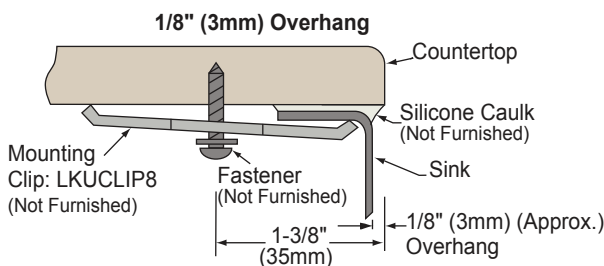

Installation Profile

In keeping with our policy of continuing product improvement, Elkay reserves the right to change product specifications without notice. Please visit elkay.com for the most current version of Elkay product specification sheets.

This specification describes an Elkay product with design, quality, and functional benefits to the user. When making a comparison of other producers' offerings, be certain these features are not overlooked.