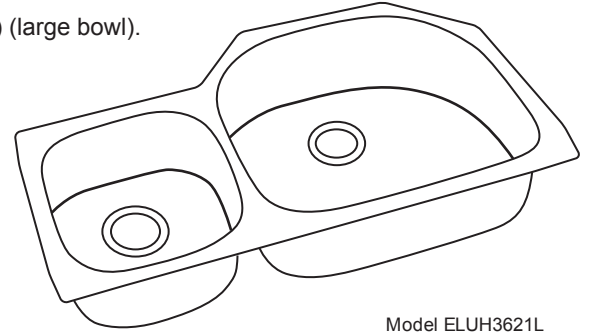

OTHER

Drain Opening: 3-1/2" (89mm).

Suffix L (left) or R (right) denotes location of the small bowl.

Note: All Elkay undermount sinks are designed to affix to the underside of any solid surface countertop.

OPTIONAL ACCESSORIES

Bottom Grids: LKWOBG2118SS (large bowl), LKWOBG1113SS (small bowl).

Cutting Board: (Reveal mount only) CB2213 (large bowl)

Drain: LK99

Mounting Clip: LKUCLIP8 (2 packages required)

Colander: (Reveal mount only) LC1412 (small bowl)

Rinsing Baskets: LKWRB2118SS, (Reveal mount only) LKWERBSS (large bowl)

LKWRB1113SS (small bowl)

Utensil Caddy for Rinsing Basket: LKWUCSS

Model ELUH3621L

Model ELUH362110R

SINK PACKAGE(S)

MODEL	SINK	BOTTOM GRID	QTY	DRAIN	QTY
ELUH3621LDBG	ELUH3621L	LKWOBG2118SS	1	LK99	1
ELUH3621RDBG	ELUH3621R	LKWOBG2118SS	1	LK99	1
ELUH362110LDBG	ELUH362110L	LKWOBG2118SS	1	LK99	1
ELUH362110RDBG	ELUH362110R	LKWOBG2118SS	1	LK99	1

Harmony™ Undermount Double Bowl Sink Model ELUH3621 Series

SINK DIMENSIONS*

Model Number	Overall		Inside Left Bowl			Inside Right Bowl			Cutout in Countertop	Minimum Cabinet Size
	L	W	L	W	D	L	W	D		
ELUH3621L	36 ¹ / ₄ (921mm)	21 ¹ / ₈ (537mm)	11 ³ / ₄ (298mm)	13 ¹ / ₄ (337mm)	5 ¹⁵ / ₁₆ (151mm)	21 (533mm)	18 ⁵ / ₈ (473mm)	7 ¹ / ₂ (191mm)	See Template**	42 (1067mm)
ELUH3621R	36 ¹ / ₄ (921mm)	21 ¹ / ₈ (537mm)	21 (533mm)	18 ⁵ / ₈ (473mm)	7 ¹ / ₂ (191mm)	11 ³ / ₄ (298mm)	13 ¹ / ₄ (337mm)	5 ¹⁵ / ₁₆ (151mm)		42 (1067mm)
ELUH362110L	36 ¹ / ₄ (921mm)	21 ¹ / ₈ (537mm)	11 ³ / ₄ (298mm)	13 ¹ / ₄ (337mm)	5 ¹⁵ / ₁₆ (151mm)	21 (533mm)	18 ⁵ / ₈ (473mm)	10 (254mm)		42 (1067mm)
ELUH362110R	36 ¹ / ₄ (921mm)	21 ¹ / ₈ (537mm)	21 (533mm)	18 ⁵ / ₈ (473mm)	10 (254mm)	11 ³ / ₄ (298mm)	13 ¹ / ₄ (337mm)	5 ¹⁵ / ₁₆ (151mm)		42 (1067mm)