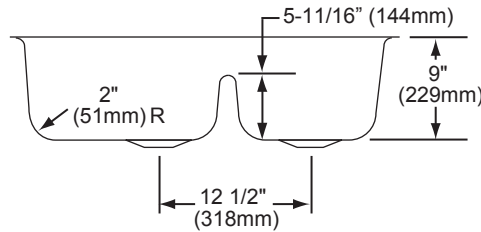

Bowl Depth: 9" (229mm)

Aqua Divide Height: 5-11/16" (144mm).

Coved Corners: 2" (51mm) vertical and 2" (51mm) horizontal radius.

Finish: Exposed surfaces are hand blended to a Lustrous Highlighted Satin Finish.

**Gourmet Undermount
Double Bowl Sink with Aqua Divide
Model ELUHAQD32179**

**ELKAY®
SPECIFICATIONS**

Sink Dimensions*

Model Number	Overall		Inside Bowl Dimensions (Left)			Inside Bowl Dimensions (Right)			Cutout in Countertop	Minimum Cabinet Size
	L	W	L	W	D	L	W	D		
ELUHAQD32179	32-1/16" (814 mm)	18-1/2" (470 mm)	16-1/2" (419 mm)	16-1/2" (419 mm)	9" (229 mm)	12-3/16" (310 mm)	16-1/2" (419 mm)	9" (229 mm)	See Template**	36" (914 mm)

*Length is left to right. Width is front to back.

**Template #1000001476 is packed with every sink.

Installation Profile

In keeping with our policy of continuing product improvement, Elkay reserves the right to change product specifications without notice. Please visit elkay.com for the most current version of Elkay product specification sheets.