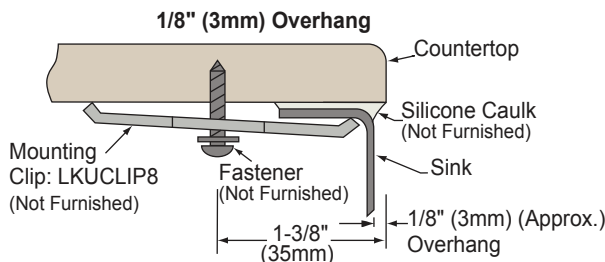

**Gourmet Undermount
Double Bowl Sink with Aqua Divide
Model ELUHAQD32179**

**ELKAY®
SPECIFICATIONS**

Sink Dimensions*

Model Number	Overall		Inside Bowl Dimensions (Left)			Inside Bowl Dimensions (Right)			Cutout in Countertop	Minimum Cabinet Size
	L	W	L	W	D	L	W	D		
ELUHAQD32179	32-1/16" (814 mm)	18-1/2" (470 mm)	16-1/2" (419 mm)	16-1/2" (419 mm)	9" (229 mm)	12-3/16" (310 mm)	16-1/2" (419 mm)	9" (229 mm)	See Template**	36" (914 mm)

*Length is left to right. Width is front to back.

**Template #1000001476 is packed with every sink.

Installation Profile

In keeping with our policy of continuing product improvement, Elkay reserves the right to change product specifications without notice. Please visit elkay.com for the most current version of Elkay product specification sheets.