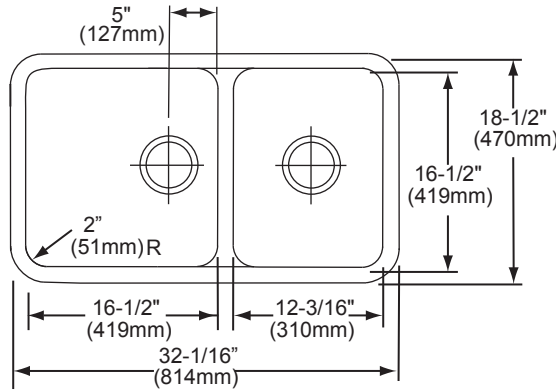

Bowl Depth: 9" (229mm)

Aqua Divide Height: 5-11/16" (144mm).

Coved Corners: 2" (51mm) vertical and 2" (51mm) horizontal radius.

Finish: Exposed surfaces are hand blended to a Lustrous Highlighted Satin Finish.

**Gourmet Undermount
Double Bowl Sink with Aqua Divide
Model ELUHAQD32179**

**ELKAY®
SPECIFICATIONS**

Sink Dimensions*

Model Number	Overall		Inside Bowl Dimensions (Left)			Inside Bowl Dimensions (Right)			Cutout in Countertop	Minimum Cabinet Size
	L	W	L	W	D	L	W	D		
ELUHAQD32179	32-1/16" (814 mm)	18-1/2" (470 mm)	16-1/2" (419 mm)	16-1/2" (419 mm)	9" (229 mm)	12-3/16" (310 mm)	16-1/2" (419 mm)	9" (229 mm)	See Template**	36" (914 mm)

*Length is left to right. Width is front to back.

**Template #1000001476 is packed with every sink.

Installation Profile

In keeping with our policy of continuing product improvement, Elkay reserves the right to change product specifications without notice. Please visit elkay.com for the most current version of Elkay product specification sheets.