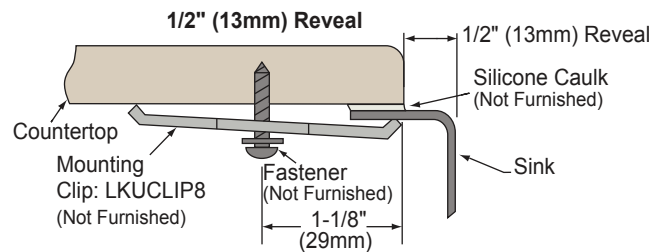

Bowl Depth: 9" (229mm)

Aqua Divide Height: 5-11/16" (144mm).

Coved Corners: 2" (51mm) vertical and 2" (51mm) horizontal radius.

Finish: Exposed surfaces are hand blended to a Lustrous Highlighted Satin Finish.

**Gourmet Undermount
Double Bowl Sink with Aqua Divide
Model ELUHAQD32179**

**ELKAY®
SPECIFICATIONS**

Sink Dimensions*

Model Number	Overall		Inside Bowl Dimensions (Left)			Inside Bowl Dimensions (Right)			Cutout in Countertop	Minimum Cabinet Size
	L	W	L	W	D	L	W	D		
ELUHAQD32179	32-1/16" (814 mm)	18-1/2" (470 mm)	16-1/2" (419 mm)	16-1/2" (419 mm)	9" (229 mm)	12-3/16" (310 mm)	16-1/2" (419 mm)	9" (229 mm)	See Template**	36" (914 mm)

*Length is left to right. Width is front to back.

**Template #1000001476 is packed with every sink.

Installation Profile

In keeping with our policy of continuing product improvement, Elkay reserves the right to change product specifications without notice. Please visit elkay.com for the most current version of Elkay product specification sheets.