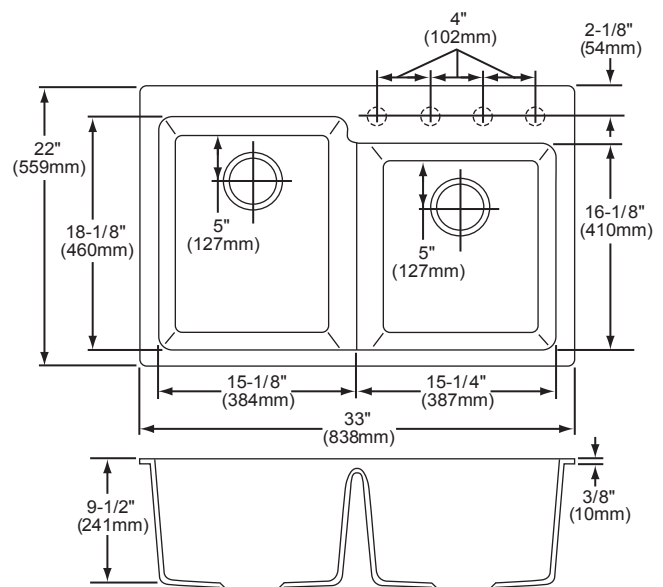

DESIGN FEATURES

Bowl Depth: 9-1/2" (241mm).

Rim Height: 3/8" (10mm).

Material: Elkay E-Granite.

Color Options with natural accents: Black (BK), Bisque (BQ), Mocha (MC) or White (WH).

OTHER

Drain Opening: 3-1/2" (89mm).

Note: Faucet holes are pre-scored for flexible installation. Installer can punch up to 4 faucet holes.

These sinks comply with ANSI Z124.6 and CSA B45-02.

These sinks are listed by the International Association of Plumbing and Mechanical Officials as meeting the requirements of the Uniform Plumbing Code and the National Plumbing Code of Canada.

Model ELG250R

SINK DIMENSIONS*

Model Number	Overall		Inside Left Bowl			Inside Right Bowl			Cutout in Countertop 1" Radius (25mm) Corners		No. of Pre-scored 1 1/2" (38mm) Dia. Faucet Holes 4" (102mm) Centers	Minimum Cabinet Size
	L	W	L	W	D	L	W	D	L	W		
ELG250RBK	33 (838mm)	22 (559mm)	15 1/8 (384mm)	18 1/8 (460mm)	9 1/2 (241mm)	15 1/4 (387mm)	16 1/8 (410mm)	9 1/2 (241mm)	32-1/8 (816mm)	21-1/8 (537mm)	4	36 (914mm)
ELG250RBQ	33 (838mm)	22 (559mm)	15 1/8 (384mm)	18 1/8 (460mm)	9 1/2 (241mm)	15 1/4 (387mm)	16 1/8 (410mm)	9 1/2 (241mm)	32-1/8 (816mm)	21-1/8 (537mm)	4	36 (914mm)
ELG250RMC	33 (838mm)	22 (559mm)	15 1/8 (384mm)	18 1/8 (460mm)	9 1/2 (241mm)	15 1/4 (387mm)	16 1/8 (410mm)	9 1/2 (241mm)	32-1/8 (816mm)	21-1/8 (537mm)	4	36 (914mm)
ELG250RWH	33 (838mm)	22 (559mm)	15 1/8 (384mm)	18 1/8 (460mm)	9 1/2 (241mm)	15 1/4 (387mm)	16 1/8 (410mm)	9 1/2 (241mm)	32-1/8 (816mm)	21-1/8 (537mm)	4	36 (914mm)

*Length is left to right. Width is front to back.

In keeping with our policy of continuing product improvement, Elkay reserves the right to change product specifications without notice. Please visit elkayusa.com for most current version of Elkay product specification sheets.