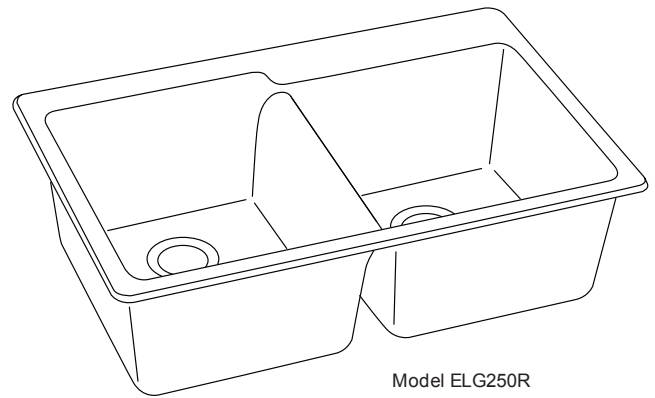

DESIGN FEATURES

Bowl Depth: 9-1/2" (241mm).

Rim Height: 3/8" (10mm).

Material: Elkay E-Granite.

Color Options with natural accents: Black (BK), Bisque (BQ), Mocha (MC) or White (WH).

OTHER

Drain Opening: 3-1/2" (89mm).

Note: Faucet holes are pre-scored for flexible installation. Installer can punch up to 4 faucet holes.

These sinks comply with ANSI Z124.6 and CSA B45-02.

These sinks are listed by the International Association of Plumbing and Mechanical Officials as meeting the requirements of the Uniform Plumbing Code and the National Plumbing Code of Canada.

Model ELG250R

SINK DIMENSIONS*

Model Number	Overall		Inside Left Bowl			Inside Right Bowl			Cutout in Countertop 1" Radius (25mm) Corners		No. of Pre-scored 1 1/2" (38mm) Dia. Faucet Holes 4" (102mm) Centers	Minimum Cabinet Size
	L	W	L	W	D	L	W	D	L	W		
ELG250RBK	33 (838mm)	22 (559mm)	15 1/8 (384mm)	18 1/8 (460mm)	9 1/2 (241mm)	15 1/4 (387mm)	16 1/8 (410mm)	9 1/2 (241mm)	32-1/8 (816mm)	21-1/8 (537mm)	4	36 (914mm)
ELG250RBQ	33 (838mm)	22 (559mm)	15 1/8 (384mm)	18 1/8 (460mm)	9 1/2 (241mm)	15 1/4 (387mm)	16 1/8 (410mm)	9 1/2 (241mm)	32-1/8 (816mm)	21-1/8 (537mm)	4	36 (914mm)
ELG250RMC	33 (838mm)	22 (559mm)	15 1/8 (384mm)	18 1/8 (460mm)	9 1/2 (241mm)	15 1/4 (387mm)	16 1/8 (410mm)	9 1/2 (241mm)	32-1/8 (816mm)	21-1/8 (537mm)	4	36 (914mm)
ELG250RWH	33 (838mm)	22 (559mm)	15 1/8 (384mm)	18 1/8 (460mm)	9 1/2 (241mm)	15 1/4 (387mm)	16 1/8 (410mm)	9 1/2 (241mm)	32-1/8 (816mm)	21-1/8 (537mm)	4	36 (914mm)

*Length is left to right. Width is front to back.

In keeping with our policy of continuing product improvement, Elkay reserves the right to change product specifications without notice. Please visit elkayusa.com for most current version of Elkay product specification sheets.