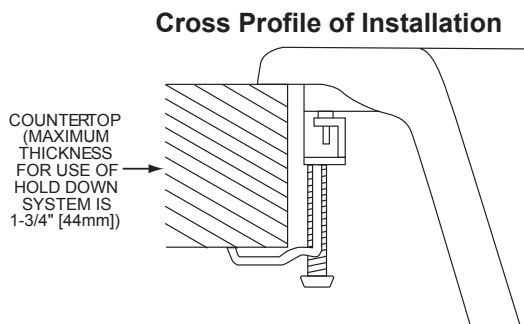

DESIGN FEATURES

Bowl Depth: 9-1/2" (241mm).

Rim Height: 3/8" (10mm).

Material: Elkay E-Granite.

Color Options with natural accents: Black (BK), Bisque (BQ), Mocha (MC) or White (WH).

OTHER

Drain Opening: 3-1/2" (89mm).

Note: Faucet holes are pre-scored for flexible installation. Installer can punch up to 4 faucet holes.

These sinks comply with ANSI Z124.6 and CSA B45-02.

These sinks are listed by the International Association of Plumbing and Mechanical Officials as meeting the requirements of the Uniform Plumbing Code and the National Plumbing Code of Canada.

Model ELG250R

SINK DIMENSIONS*

Model Number	Overall		Inside Left Bowl			Inside Right Bowl			Cutout in Countertop 1" Radius (25mm) Corners		No. of Pre-scored 1 1/2" (38mm) Dia. Faucet Holes 4" (102mm) Centers	Minimum Cabinet Size
	L	W	L	W	D	L	W	D	L	W		
ELG250RBK	33 (838mm)	22 (559mm)	15 1/8 (384mm)	18 1/8 (460mm)	9 1/2 (241mm)	15 1/4 (387mm)	16 1/8 (410mm)	9 1/2 (241mm)	32-1/8 (816mm)	21-1/8 (537mm)	4	36 (914mm)
ELG250RBQ	33 (838mm)	22 (559mm)	15 1/8 (384mm)	18 1/8 (460mm)	9 1/2 (241mm)	15 1/4 (387mm)	16 1/8 (410mm)	9 1/2 (241mm)	32-1/8 (816mm)	21-1/8 (537mm)	4	36 (914mm)
ELG250RMC	33 (838mm)	22 (559mm)	15 1/8 (384mm)	18 1/8 (460mm)	9 1/2 (241mm)	15 1/4 (387mm)	16 1/8 (410mm)	9 1/2 (241mm)	32-1/8 (816mm)	21-1/8 (537mm)	4	36 (914mm)
ELG250RWH	33 (838mm)	22 (559mm)	15 1/8 (384mm)	18 1/8 (460mm)	9 1/2 (241mm)	15 1/4 (387mm)	16 1/8 (410mm)	9 1/2 (241mm)	32-1/8 (816mm)	21-1/8 (537mm)	4	36 (914mm)

*Length is left to right. Width is front to back.

In keeping with our policy of continuing product improvement, Elkay reserves the right to change product specifications without notice. Please visit elkayusa.com for most current version of Elkay product specification sheets.