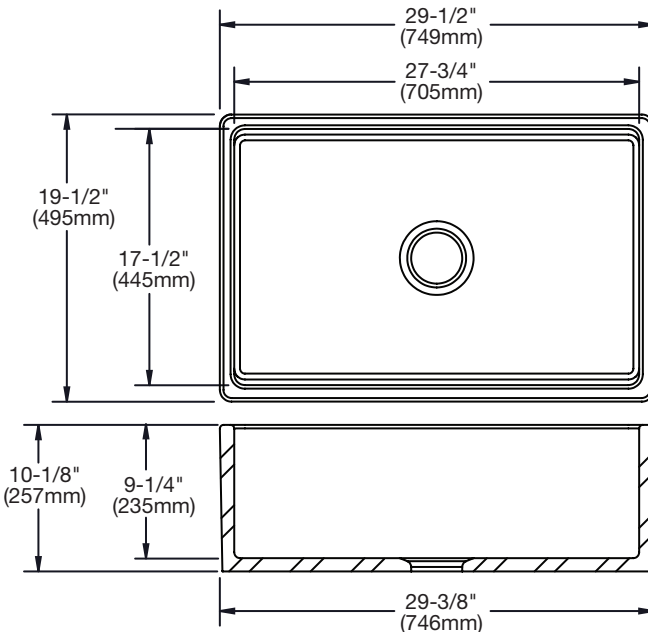

DESIGN FEATURES

Bowl Depth: 9-1/4" (235mm).

Apron Height: 10-1/8" (257mm).

Material: Fine Fireclay with porcelain glaze.

Color Options: Gloss White (WH) or Matte Terra Cotta (TC).

OTHER

Drain Opening: 3-1/2" (89mm).

Model SWUF28179

SINK DIMENSIONS*

| Model Number | Overall | | | Inside Bowl | | | Drain Opening | Cutout in Countertop | Minimum Cabinet Size |
|--------------|-------------------|-------------------|-------------------|-------------------|-------------------|------------------|-----------------|----------------------|----------------------|
| | L | W | D | L | W | D | | | |
| SWUF28179 | 29 1/2 (749mm) | 19 1/2 (495mm) | 10 1/8 (257mm) | 27 3/4 (705mm) | 17 1/2 (445mm) | 9 1/4 (235mm) | 3 1/2 (89mm) | Use Sink as Template | 33† (838mm) |

*Length is left to right. Width is front to back.

†Due to the size and installation method, a custom cabinet may be required.

Due to the manufacturing process, the sink dimensions are approximate and may vary.