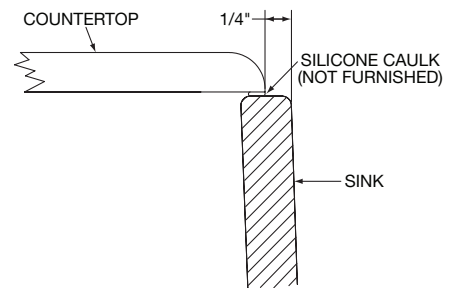

Recommended Installation Profile

OPTIONAL ACCESSORIES*

Model Number	Description	Overall			Material/Finish
		L	W	Depth/Thickness	
LK99	Drain	Fits 3 1/2" (89mm) Drain Opening			Polished Stainless Steel
LKD35CW	Drain	Fits 3 1/2" (89mm) Drain Opening			Polymer/Cameo White
LKS35CW	Drain	Fits 3 1/2" (89mm) Drain Opening			Polymer/Cameo White
LKSWBG2817SS	Bottom Grid	26 1/2 (673mm)	16 (406mm)	1 1/4 (32mm)	Polished Stainless Steel

In keeping with our policy of continuing product improvement, Elkay reserves the right to change product specifications without notice.

This specification describes an Elkay product with design, quality and functional benefits to the user. When making a comparison of other producers' offerings, be certain these features are not overlooked.

Elkay

elkayusa.com

2222 Camden Court
Oak Brook, IL 60523

Printed in U.S.A.
©2009 Elkay

(2/09) 1-327A