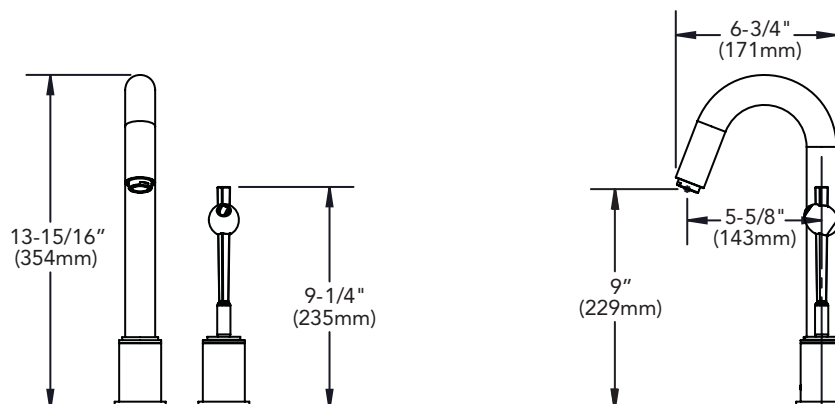

**Ella™ Olive Single Handle Bar Faucet
Models LKM7727****FEATURES**

- Single-lever faucet
- Two hole top mount installation
 - Two 1-1/2" (38mm) diameter faucet holes required
 - Maximum countertop thickness is 2-1/2" (64mm)
- Stainless steel construction (spout, body, and handle)
- 360° swing spout
- Ceramic disc cartridge
- Flexible braided stainless steel supply hoses with 1/2" (13mm) male IPS adapters.
- Available in the following finishes
 - Polished stainless steel **LKM7727PSS**
- Ship Wt. 6.5 lbs. (3.6Kg)
- Due to the weight of this faucet, Elkay recommends that it be installed to an 18 gauge stainless steel sink (or heavier) or to a solid surface counter top
- Maximum flow rate
 - 2.5 GPM/9.5 L/min at 80 P.S.I.G.
 - 2.2 GPM/8.3 L/min at 60 P.S.I.G.

WARRANTY

- Limited Lifetime

COMPLIES WITH:

- ADA
- ANSI/NSF61 - Certified
- CA AB1953/VT S152

SEE OTHER SIDE FOR REPLACEMENT PARTS

**Ella™ Olive Single Handle Bar Faucet
Model LKM7727**

ITEM	IND. PART	KIT. PART	DESCRIPTION
1	P46044PSS	N/A	HANDLE ASSEMBLY
2	P36117	N/A	SCREW
3	P35160	N/A	SPRING
4	P01252	N/A	HANDLE HEAD
5	P46032PSS	N/A	COVER PLATE
6	P35242	N/A	PLASTIC RING
7	P02154PSS	N/A	VALVE CAP
8	P01255	N/A	CARTRIDGE NUT
9	P29119	N/A	CARTRIDGE
10	P47085PSS	N/A	VALVE BODY
11	P37122	N/A	O-RING
12	P37102	N/A	O-RING
13	P48016	N/A	SHANK HOSE
14	P47001XX	N/A	SUPPLY HOSE
15	P35179	LK772	MOUNTING HARDWARE
16	P02157		
17	P05124	LK775PSS	AERATOR ASSEMBLY
18	P05123		
19	P05122		
20	P05121PSS		
21	N/A	LK785PSS	SPOUT ASSEMBLY
22	P37102	N/A	O-RING
23	P48016	N/A	SHANK HOSE