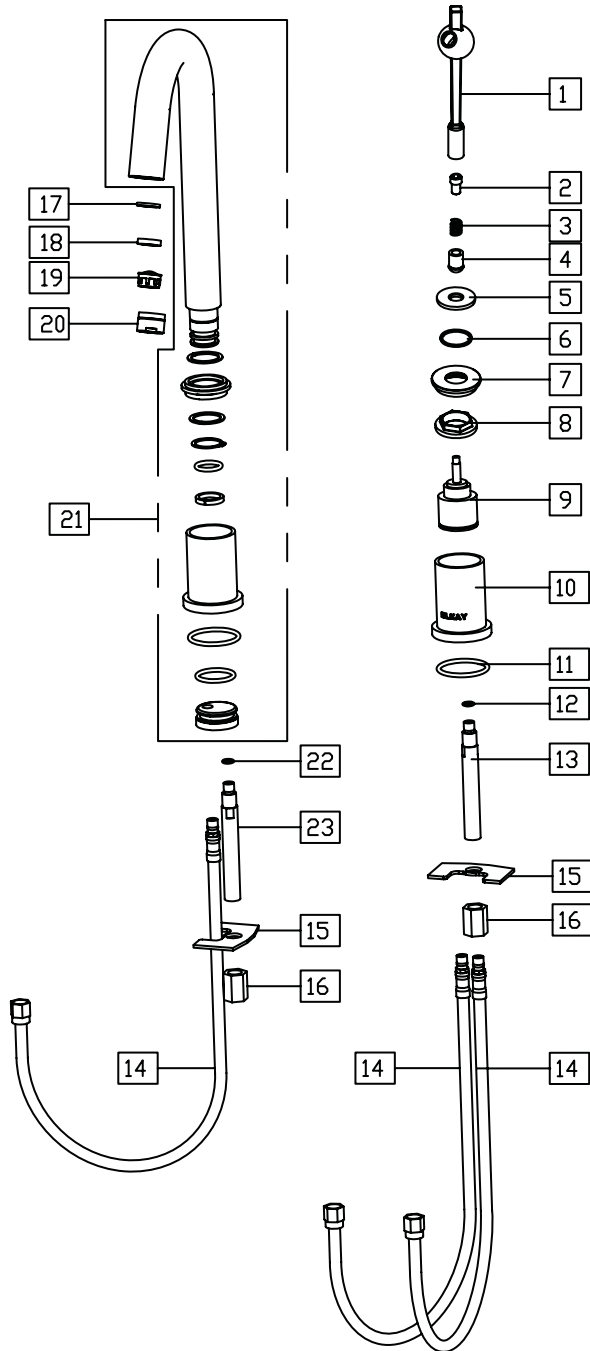

**Ella™ Olive Single Handle Bar Faucet
Models LKM7727****FEATURES**

- Single-lever faucet
- Two hole top mount installation
 - Two 1-1/2" (38mm) diameter faucet holes required
 - Maximum countertop thickness is 2-1/2" (64mm)
- Stainless steel construction (spout, body, and handle)
- 360° swing spout
- Ceramic disc cartridge
- Flexible braided stainless steel supply hoses with 1/2" (13mm) male IPS adapters.
- Available in the following finishes
 - Polished stainless steel **LKM7727PSS**
- Ship Wt. 6.5 lbs. (3.6Kg)
- Due to the weight of this faucet, Elkay recommends that it be installed to an 18 gauge stainless steel sink (or heavier) or to a solid surface counter top
- Maximum flow rate
 - 2.5 GPM/9.5 L/min at 80 P.S.I.G.
 - 2.2 GPM/8.3 L/min at 60 P.S.I.G.

WARRANTY

- Limited Lifetime

COMPLIES WITH:

- ADA
- ANSI/NSF61 - Certified
- CA AB1953/VT S152

SEE OTHER SIDE FOR REPLACEMENT PARTS

**Ella™ Olive Single Handle Bar Faucet
Model LKM7727**

ITEM	IND. PART	KIT. PART	DESCRIPTION
1	P46044PSS	N/A	HANDLE ASSEMBLY
2	P36117	N/A	SCREW
3	P35160	N/A	SPRING
4	P01252	N/A	HANDLE HEAD
5	P46032PSS	N/A	COVER PLATE
6	P35242	N/A	PLASTIC RING
7	P02154PSS	N/A	VALVE CAP
8	P01255	N/A	CARTRIDGE NUT
9	P29119	N/A	CARTRIDGE
10	P47085PSS	N/A	VALVE BODY
11	P37122	N/A	O-RING
12	P37102	N/A	O-RING
13	P48016	N/A	SHANK HOSE
14	P47001XX	N/A	SUPPLY HOSE
15	P35179	LK772	MOUNTING HARDWARE
16	P02157		
17	P05124	LK775PSS	AERATOR ASSEMBLY
18	P05123		
19	P05122		
20	P05121PSS		
21	N/A	LK785PSS	SPOUT ASSEMBLY
22	P37102	N/A	O-RING
23	P48016	N/A	SHANK HOSE