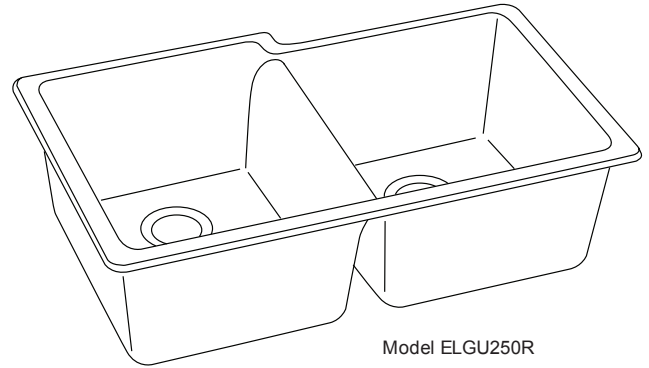

### DESIGN FEATURES

Bowl Depth: 9-1/2" (241mm).

Material: Elkay E-Granite.

Color Options with natural accents: Black (BK), Bisque (BQ), Mocha (MC) or White (WH).

### OTHER

Drain Opening: 3-1/2" (89mm).

Note: All Elkay undermount sinks are designed to affix to the underside of any solid surface countertop.

These sinks comply with ANSI Z124.6 and CSA B45-02.

These sinks are listed by the International Association of Plumbing and Mechanical Officials as meeting the requirements of the Uniform Plumbing Code and the National Plumbing Code of Canada.

### SINK DIMENSIONS\*

Model Number	Overall		Inside Left Bowl			Inside Right Bowl			Minimum Cabinet Size
	L	W	L	W	D	L	W	D	
ELGU250RBK	33 (838mm)	20-1/2" (521mm)	15-1/8" (384mm)	18-1/8" (460mm)	9-1/2" (241mm)	15-1/4" (387mm)	16-1/8" (410mm)	9-1/2" (241mm)	36 (914mm)
ELGU250RBQ	33 (838mm)	20-1/2" (521mm)	15-1/8" (384mm)	18-1/8" (460mm)	9-1/2" (241mm)	15-1/4" (387mm)	16-1/8" (410mm)	9-1/2" (241mm)	36 (914mm)
ELGU250RMC	33 (838mm)	20-1/2" (521mm)	15-1/8" (384mm)	18-1/8" (460mm)	9-1/2" (241mm)	15-1/4" (387mm)	16-1/8" (410mm)	9-1/2" (241mm)	36 (914mm)
ELGU250RWH	33 (838mm)	20-1/2" (521mm)	15-1/8" (384mm)	18-1/8" (460mm)	9-1/2" (241mm)	15-1/4" (387mm)	16-1/8" (410mm)	9-1/2" (241mm)	36 (914mm)

\*Length is left to right. Width is front to back.  
Template and countertop mounting clips are packed with every sink.

In keeping with our policy of continuing product improvement, Elkay reserves the right to change product specifications without notice. Please visit [elkayusa.com](http://elkayusa.com) for most current version of Elkay product specification sheets.