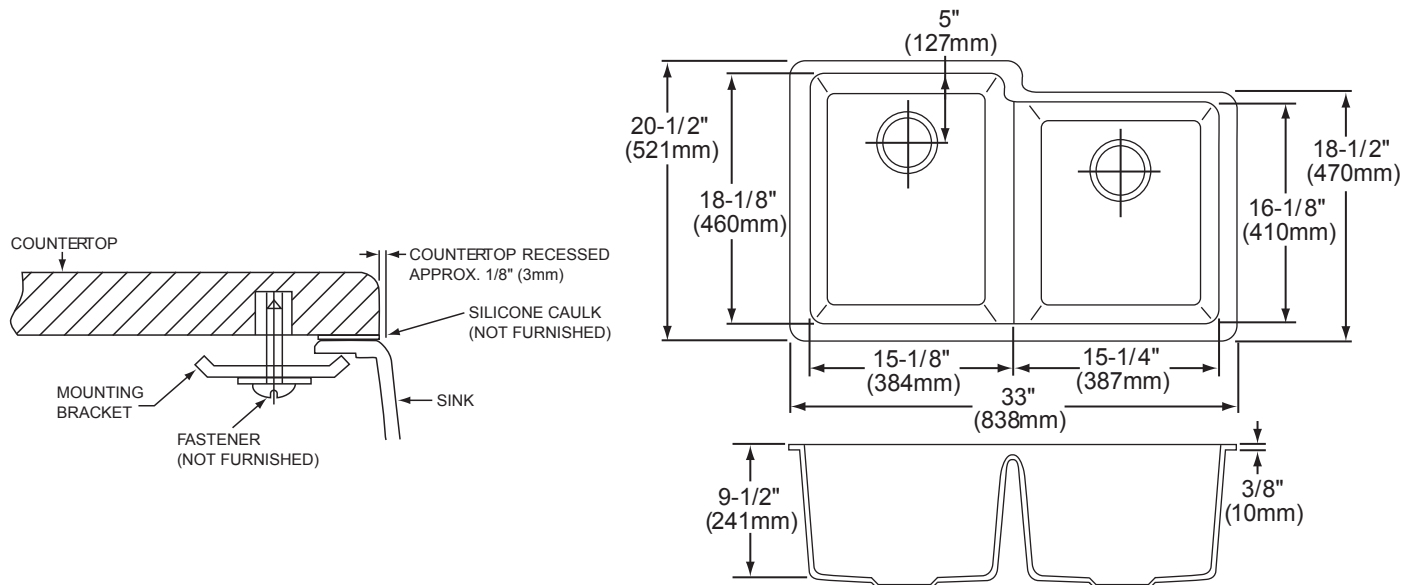

In keeping with our policy of continuing product improvement, Elkay reserves the right to change product specifications without notice. Please visit elkayusa.com for most current version of Elkay product specification sheets.

This specification describes an Elkay product with design, quality and functional benefits to the user. When making a comparison of other producers' offerings, be certain these features are not overlooked.

Elkay

elkayusa.com

2222 Camden Court
Oak Brook, IL 60523

Printed in U.S.A.
©2009 Elkay

(Rev. 05/09)

1-287B